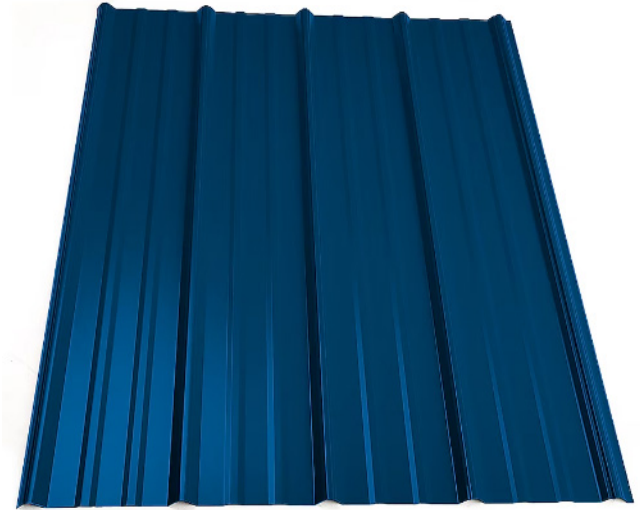

**Associated  
Retina  
Consultants**  
755 E. MAIN ST. MESA, AZ  
PROPOSED REMODEL MATERIALS  
**THIEM DESIGN GROUP**  
650 N. 99TH AVE STE 108 AVONDALE, AZ

Standing Seam Metal  
Roof

Metal Landscape Trellis

Nichiha Panels- Spruce

Field Paint-  
SW7529  
Sand Beach

Accent & CMU  
Paint- SW7503  
Sticks & Stones

Split Face CMU