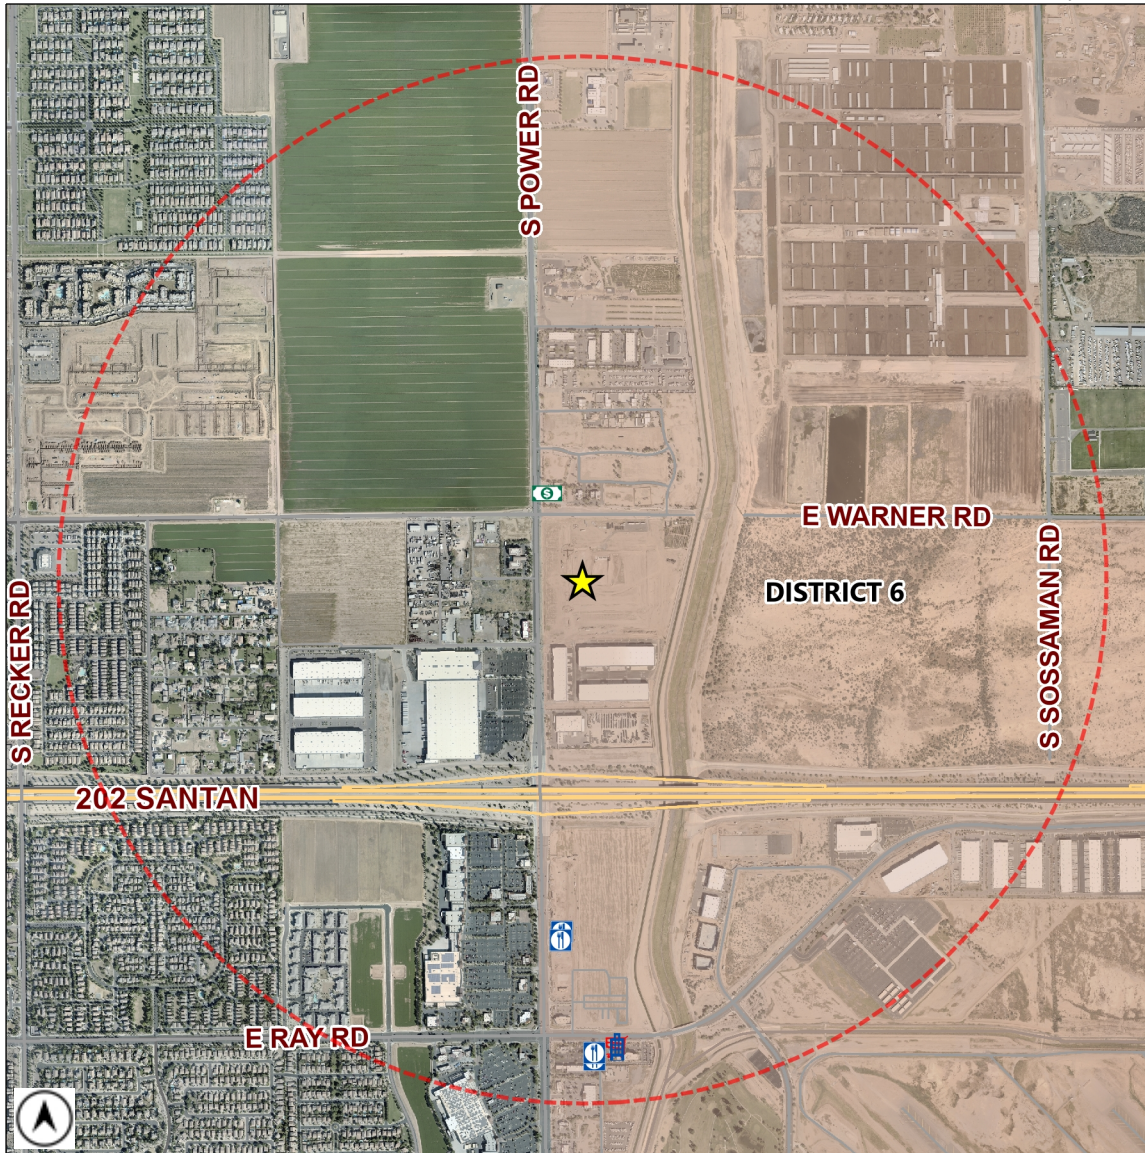

Liquor License Map

City of Mesa Tax & Licensing

Requesting Approval: **★ REVEL SURF BEACH PAVILION**
4503 S POWER RD
 License Type: **RESTAURANT (PEND)**
 License Number: **LICA24-14319**

Estimated Population (1 Mile): **4596**
 Source: MAG ACS 2013-2017 5 year data

Total Count: 7 liquor licenses