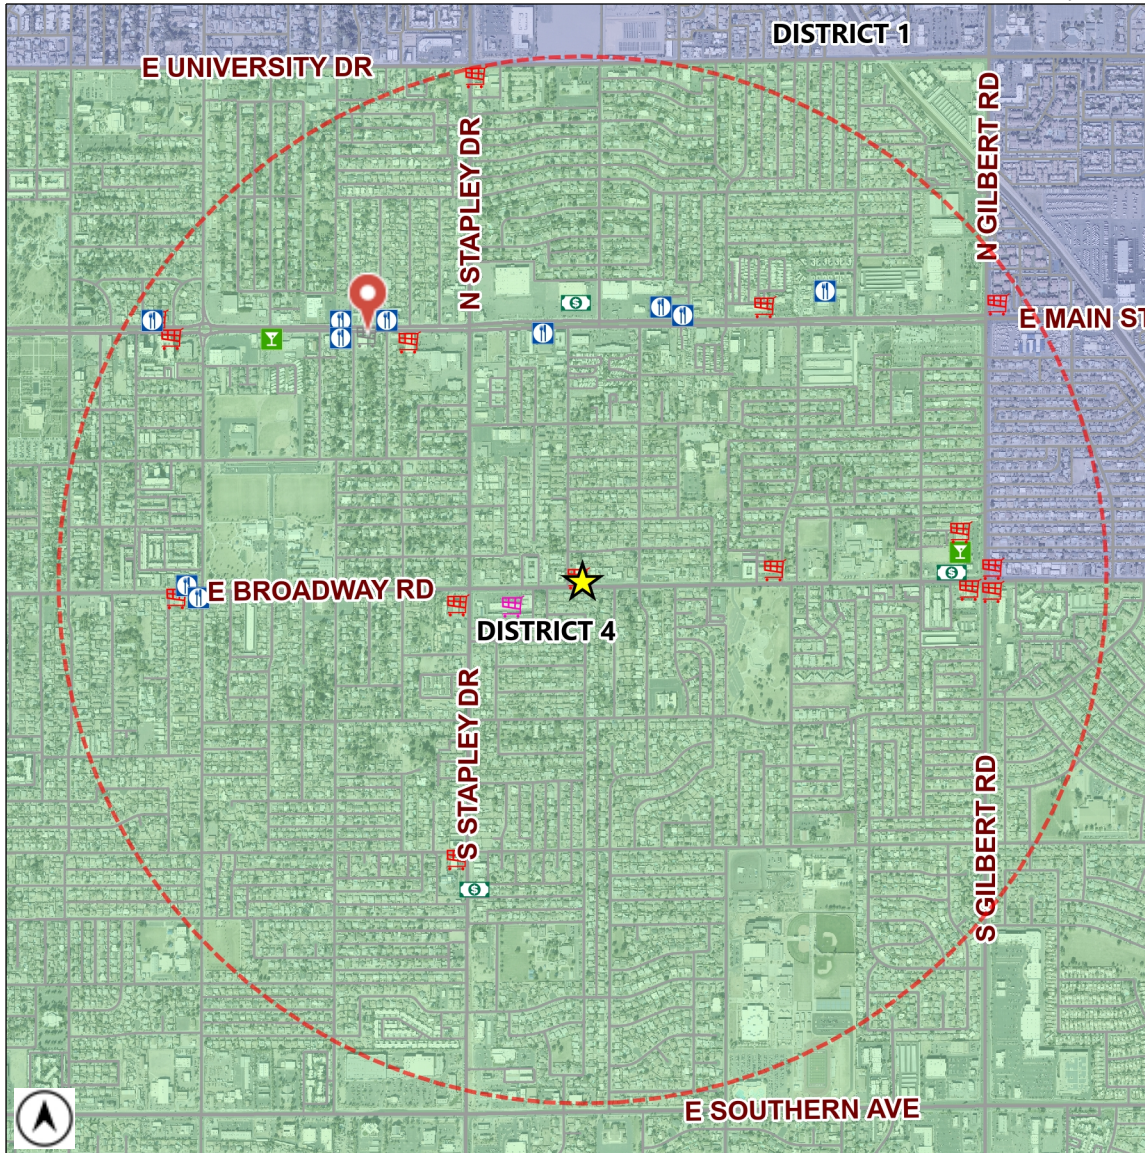

Liquor License Map

City of Mesa Tax & Licensing

Requesting Approval: **★ MARISCOS MAZATLAN XX**
1352 E BROADWAY RD
 License Type: **RESTAURANT (PEND)**
 License Number: **LICA24-14376**

Estimated Population (1 Mile): **28985**
 Source: MAG ACS 2013-2017 5 year data

	BAR	2		CLUB	0		HOTEL-MOTEL	0		MICRO-BREWERY	0
	BAR (PEND)	0		CLUB (PEND)	0		HOTEL-MOTEL (PEND)	0		MICRO-BREWERY (PEND)	0
	BEER / WINE BAR	0		CONVEYANCE	0		IN-STATE PRODUCER	0		RESTAURANT	10
	BEER / WINE BAR (PEND)	0		CONVEYANCE (PEND)	0		IN-STATE PRODUCER (PEND)	0		RESTAURANT (PEND)	0
	BEER / WINE STORE	15		DOMESTIC FARM WINERY	0		LIQUOR STORE	3		WHOLESALE	0
	BEER / WINE STORE (PEND)	1		DOMESTIC FARM WINERY (PEND)	0		LIQUOR STORE (PEND)	0		WHOLESALE (PEND)	0
	BEER / WINE STORE / SAMPLING	0		GOVERNMENT	0		LIQUOR STORE / SAMPLING	0		1 MILE BUFFER	
	BEER / WINE STORE / SAMPLING (PEND)	1		GOVERNMENT (PEND)	0		LIQUOR STORE / SAMPLING (PEND)	0			

Total Count: 32 liquor licenses