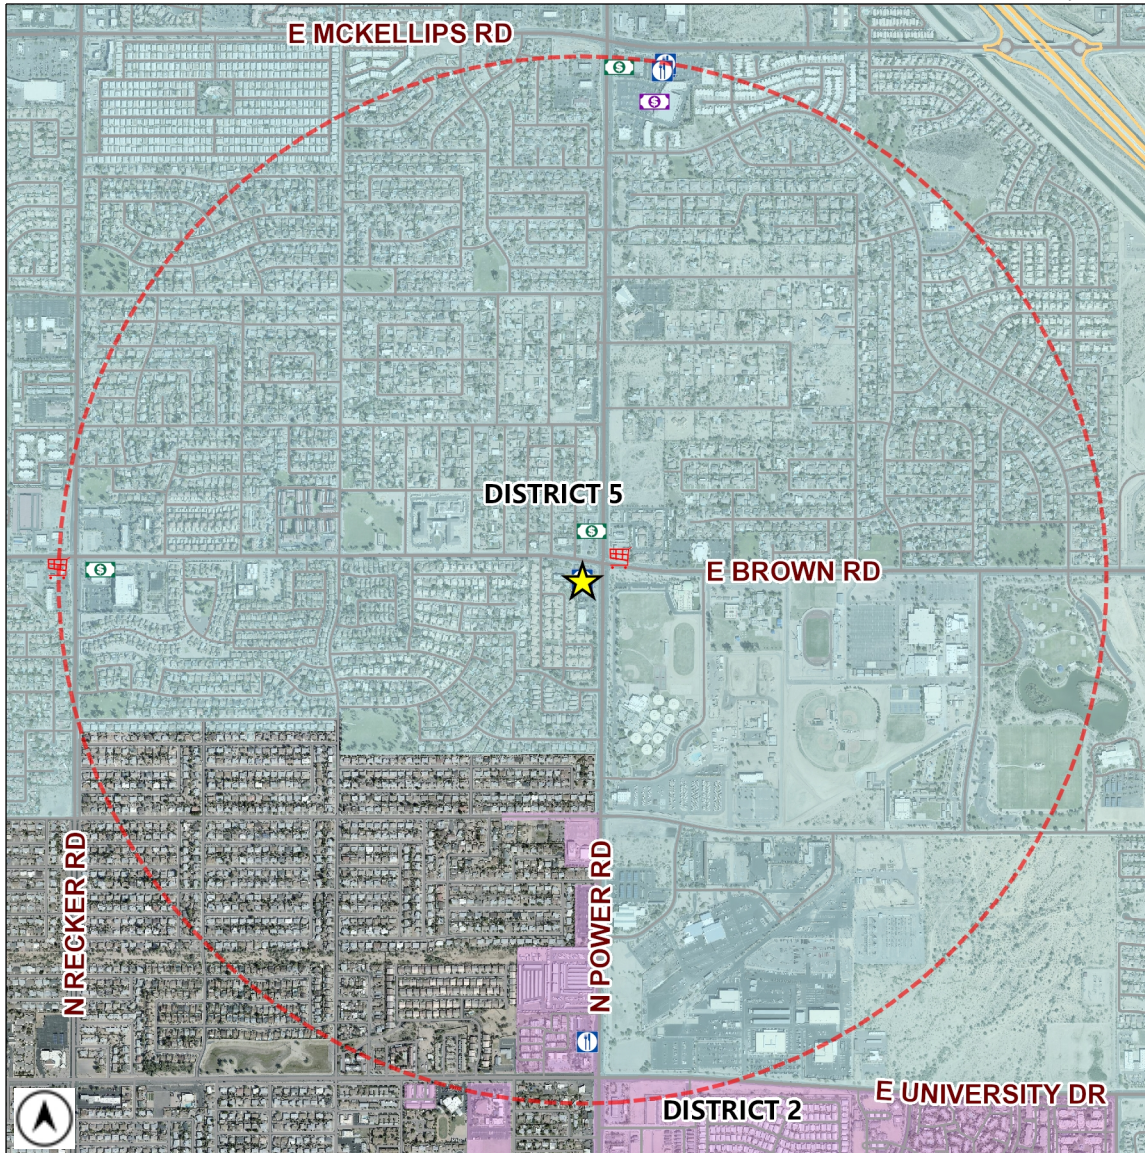

# Liquor License Map

City of Mesa Tax & Licensing

Requesting Approval: ★ **TASTY JOE'S ASIAN DINER CHINESE CUISINE**  
**1152 N POWER RD 108**  
 License Type: **RESTAURANT (PEND)**  
 License Number: **LICA22-04658**

Estimated Population (1 Mile): **12587**  
 Source: MAG ACS 2013-2017 5 year data

	BAR	0		CLUB	0		HOTEL-MOTEL	0		MICRO-BREWERY	0
	BAR (PEND)	0		CLUB (PEND)	0		HOTEL-MOTEL (PEND)	0		MICRO-BREWERY (PEND)	0
	BEER / WINE BAR	0		CONVEYANCE	0		IN-STATE PRODUCER	0		RESTAURANT	5
	BEER / WINE BAR (PEND)	0		CONVEYANCE (PEND)	0		IN-STATE PRODUCER (PEND)	0		RESTAURANT (PEND)	0
	BEER / WINE STORE	2		DOMESTIC FARM WINERY	0		LIQUOR STORE	3		WHOLESALE	0
	BEER / WINE STORE (PEND)	0		DOMESTIC FARM WINERY (PEND)	0		LIQUOR STORE (PEND)	0		WHOLESALE (PEND)	0
	BEER / WINE STORE / SAMPLING	0		GOVERNMENT	0		LIQUOR STORE / SAMPLING	2		1 MILE BUFFER	
	BEER / WINE STORE / SAMPLING (PEND)	0		GOVERNMENT (PEND)	0		LIQUOR STORE / SAMPLING (PEND)	0			

Total Count: 12 liquor licenses