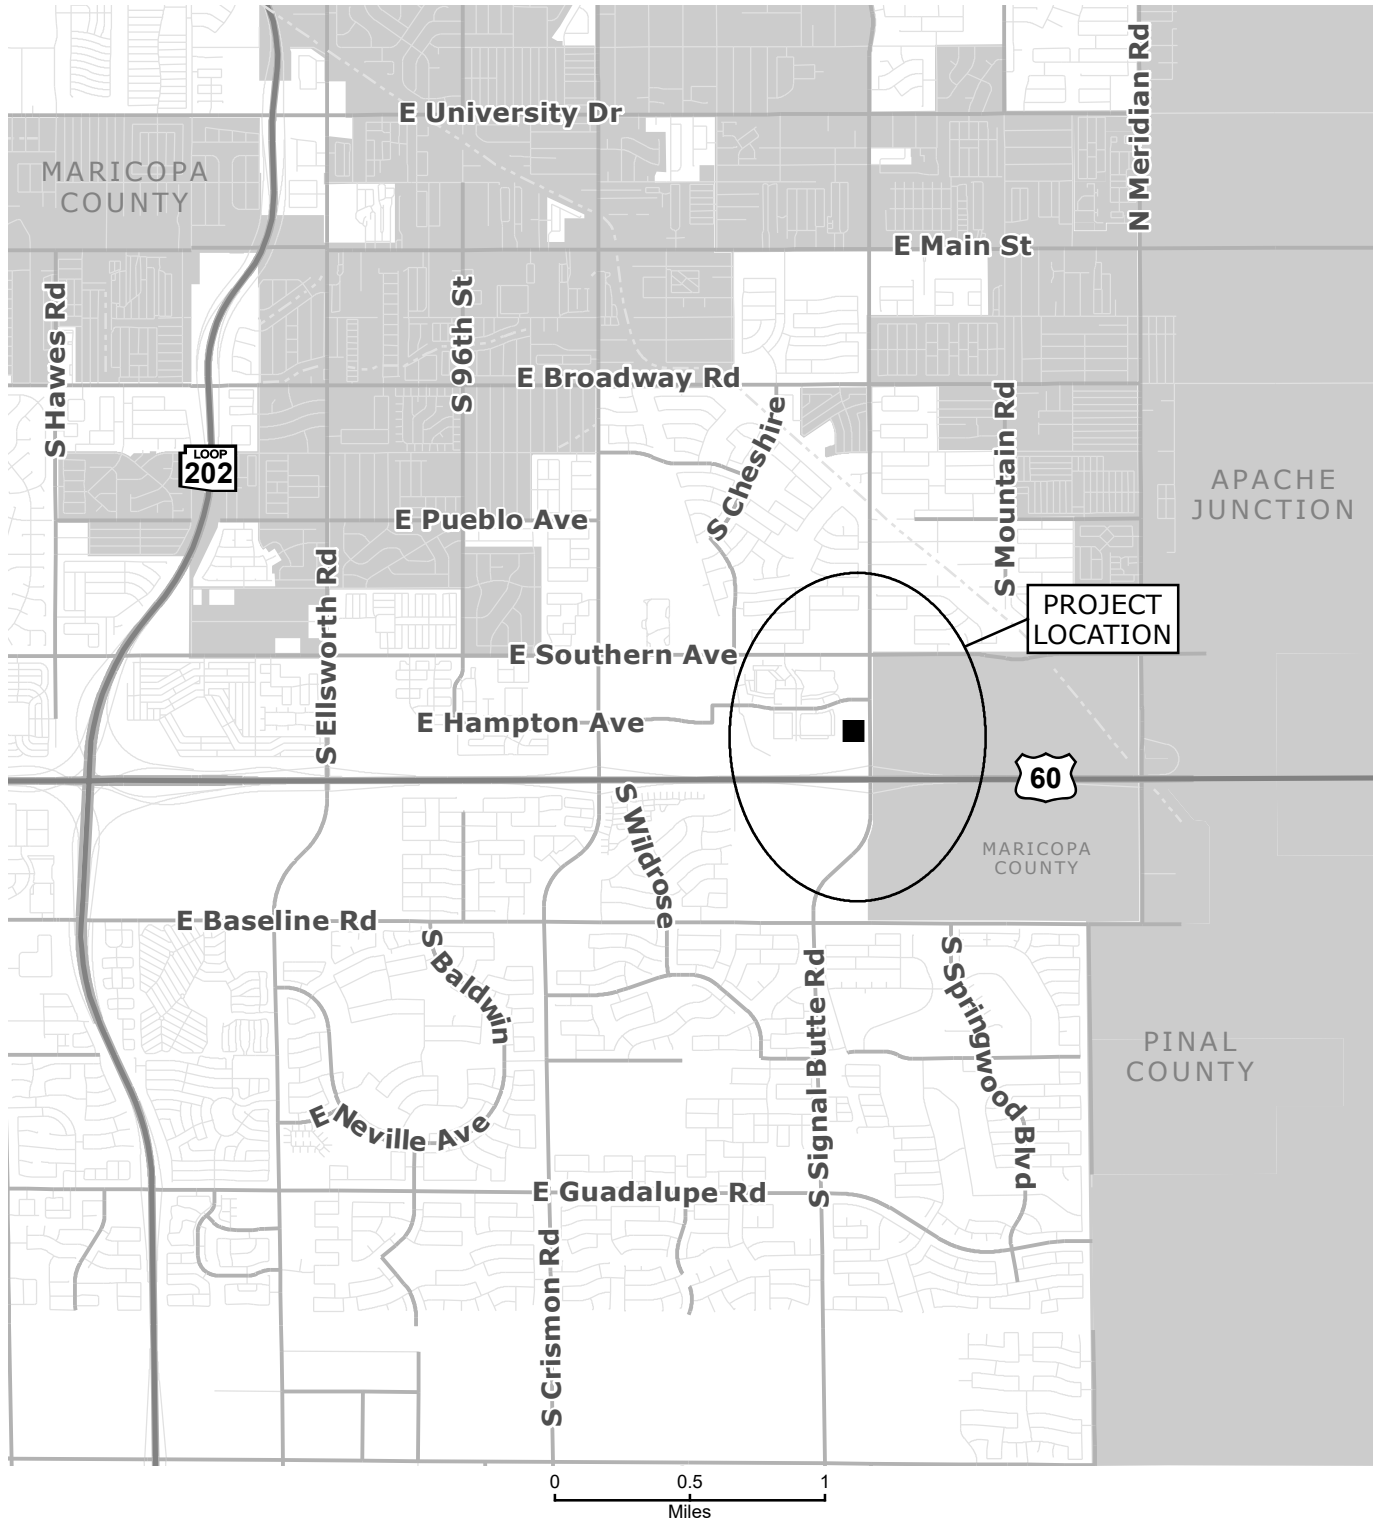

Map created by Engineering GIS DATE SAVED: 3/29/2022 Path: I:\GIS_Mapping\Project_Files\Real_Estate\Council\Maps\1506SSignalButtePartialPUE\Extinguishment\1506SSignalButteRd_Vicinity.mxd

VICINITY MAP
 1506 S Signal Butte Rd
 Partial PUE/PUFE Extinguishment