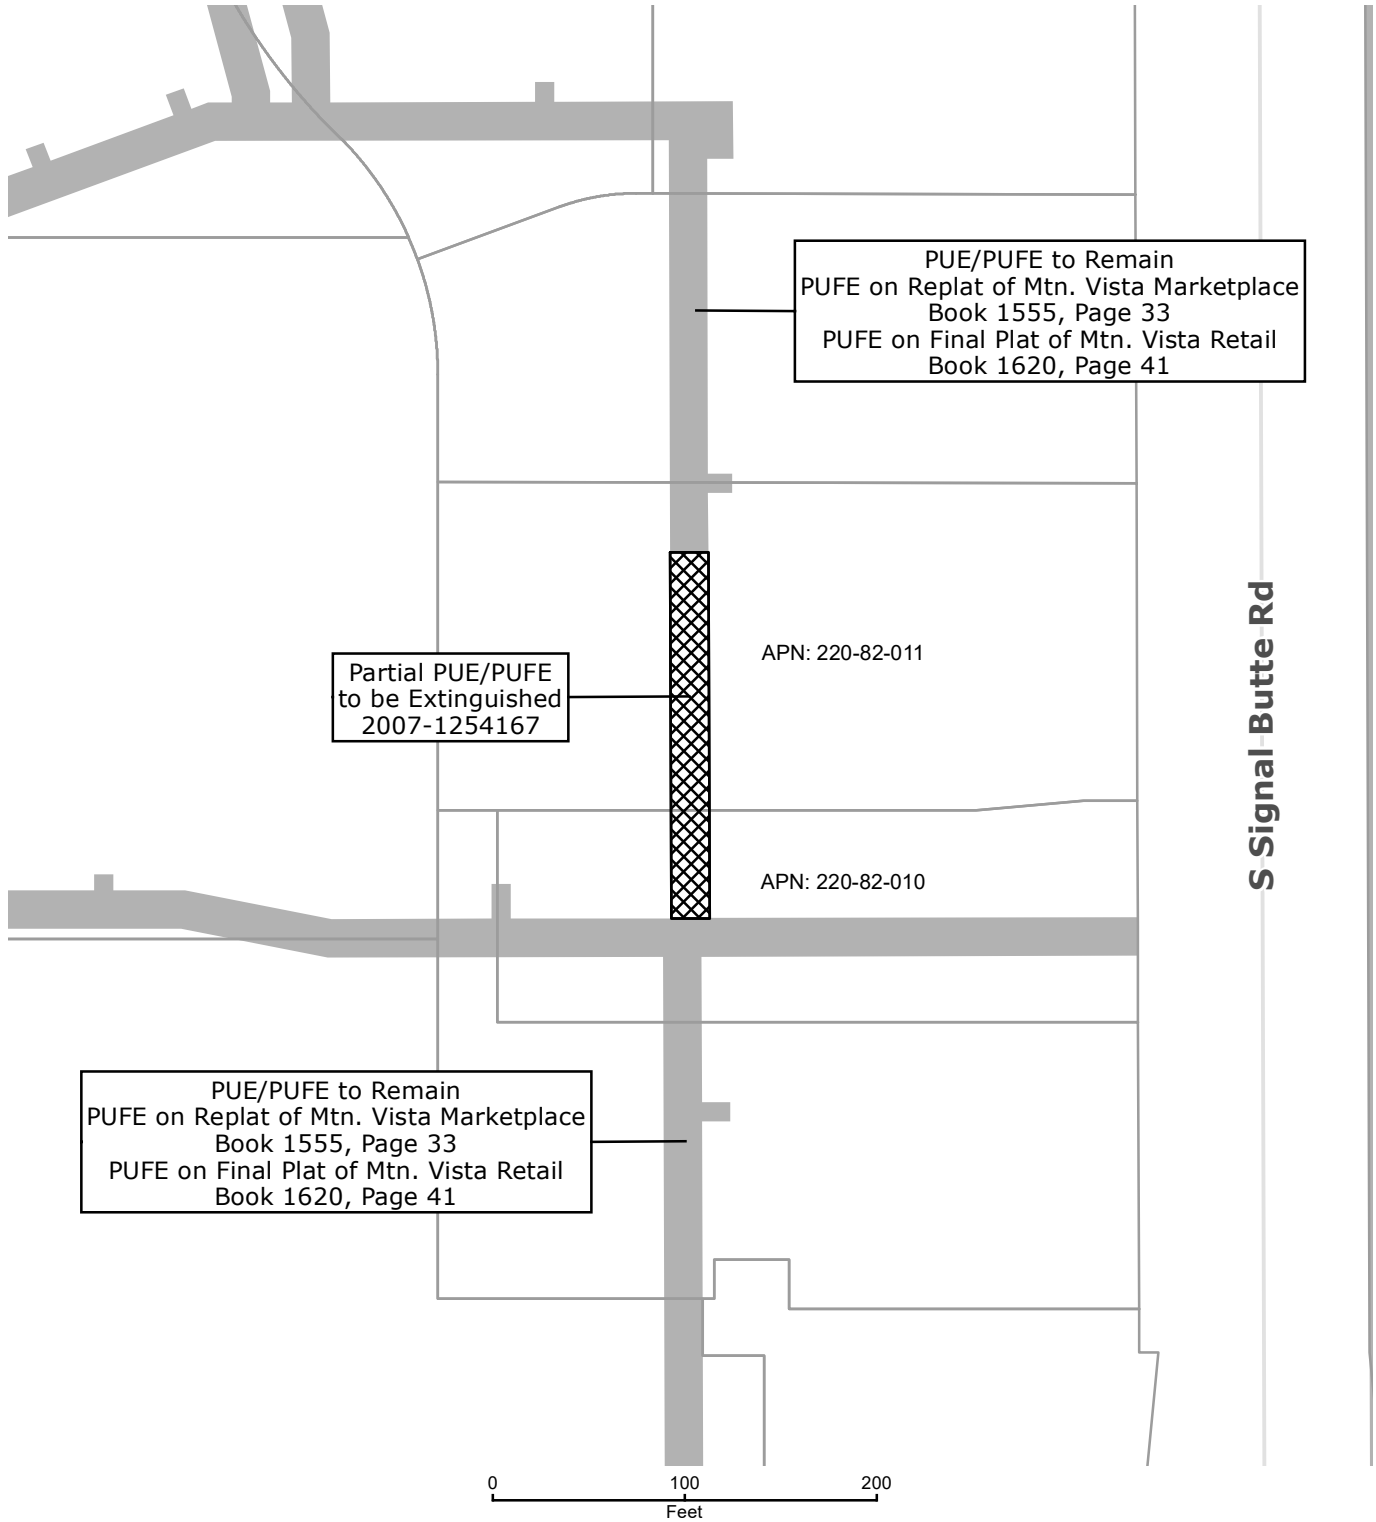

Map created by Engineering GIS DATE SAVED: 4/6/2022 Path: I:\GIS_Mapping\Project_Files\Real_Estate\Council\Maps\1506SSignalButtePartialPUEExtinguishment\1506SSignalButteRd_Detail.mxd

1506 S Signal Butte Rd
 Partial PUE/PUFE Extinguishment

- Partial PUE/PUFE Extinguishment
- PUE/PUFE to Remain
- Parcels