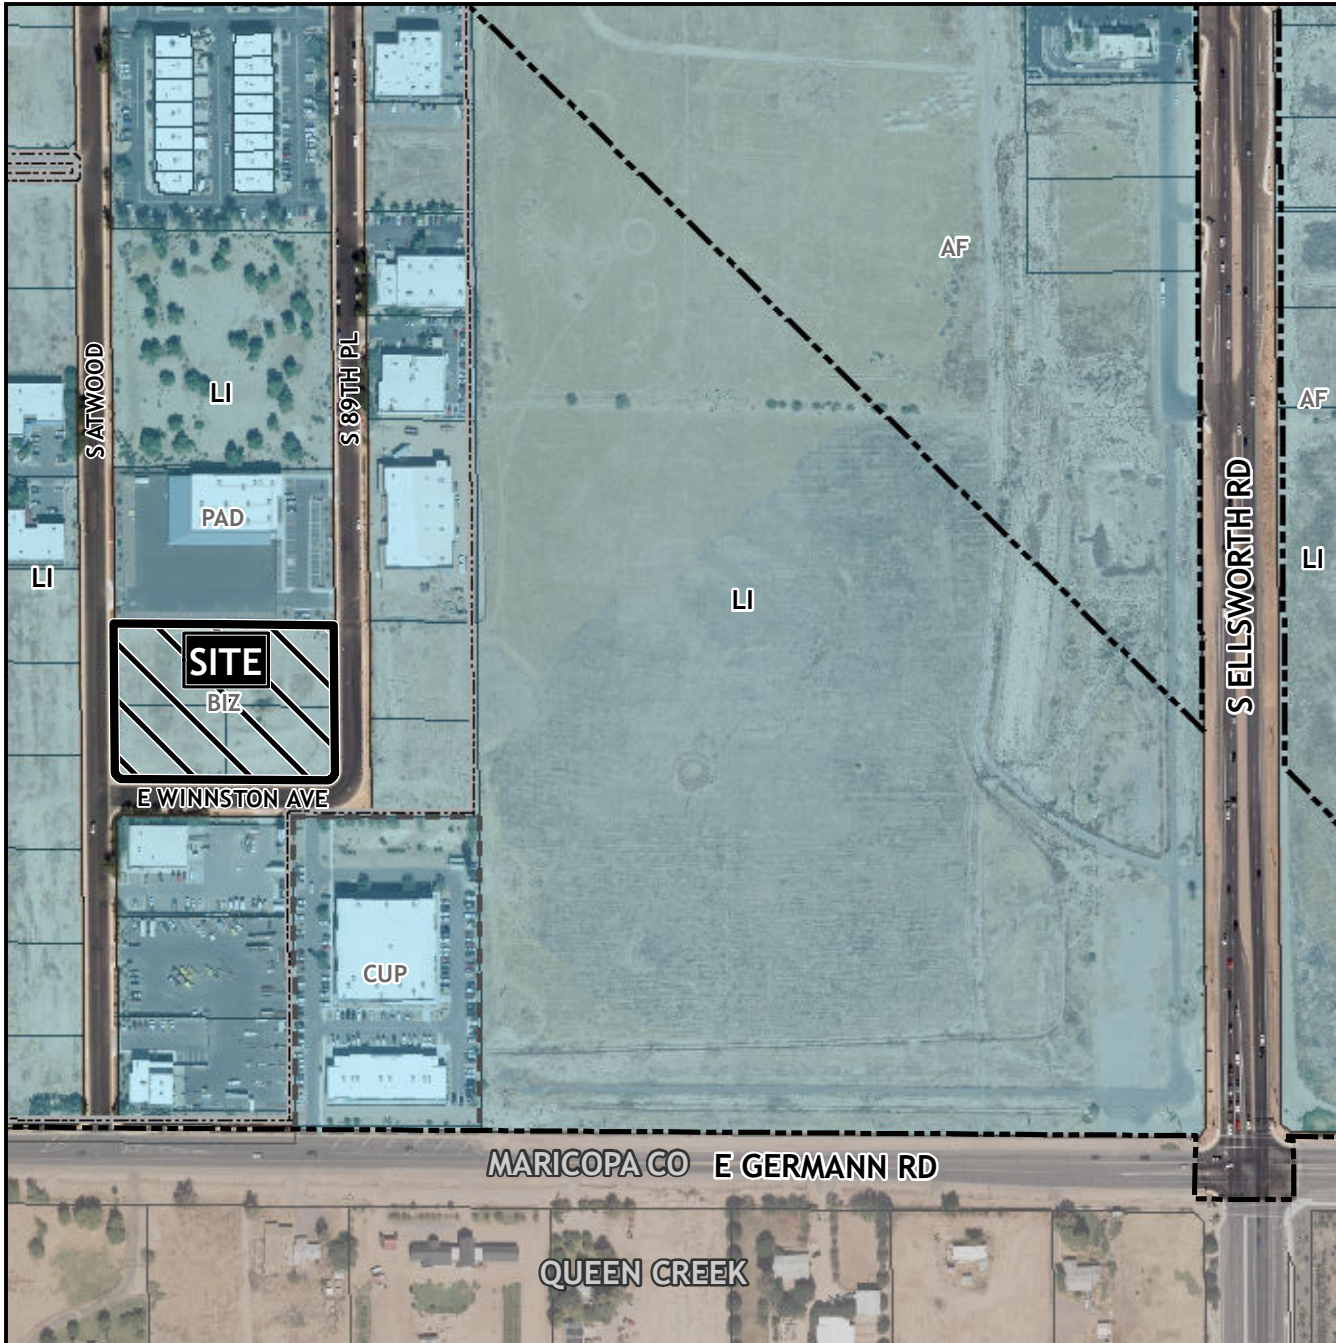

Planning and Zoning Vicinity Map: ZON24-00277

Case Details

CASE:

ZON24-00277

SITE / ADDRESS:

(District 6). Within the 7400 block of South 89th Place (west side), within the 8900 block of East Winston Avenue (north side), and within the 7400 block of South Atwood (east side). Located west of Ellsworth Road and north of Germann Road. (2.4± acres).

REQUEST:

Rezone from Light Industrial with a Planned Area Development overlay and a Bonus Intensity Zone overlay (LI-PAD-BIZ) to Light Industrial with a PAD overlay and a new Bonus Intensity Zone overlay (LI-PAD-BIZ) and Major Site Plan Modification