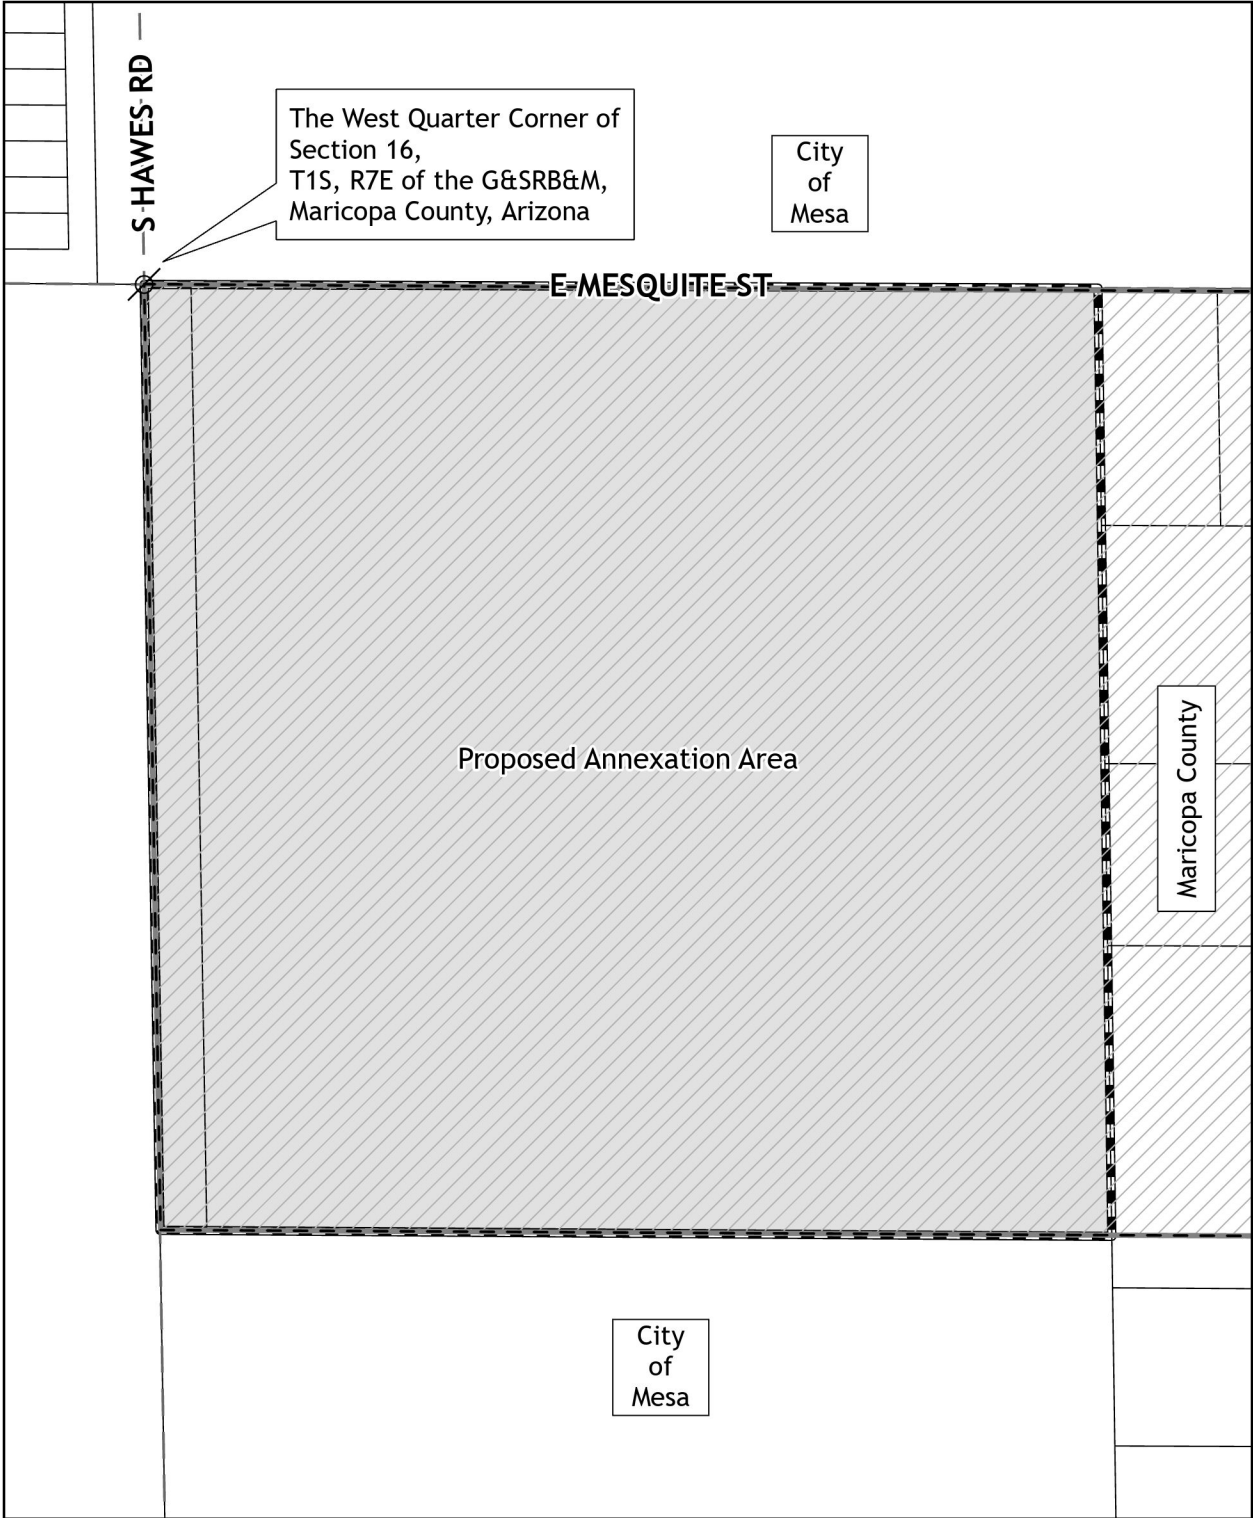

## ANX25-00231

- Annexation Area
- Mesa Planning Area
- Mesa City Limits

## 40± Acres

- ∅ Legal Control Point
- City of Mesa Boundary
- Quarter Section
- Proposed Annexation Boundary