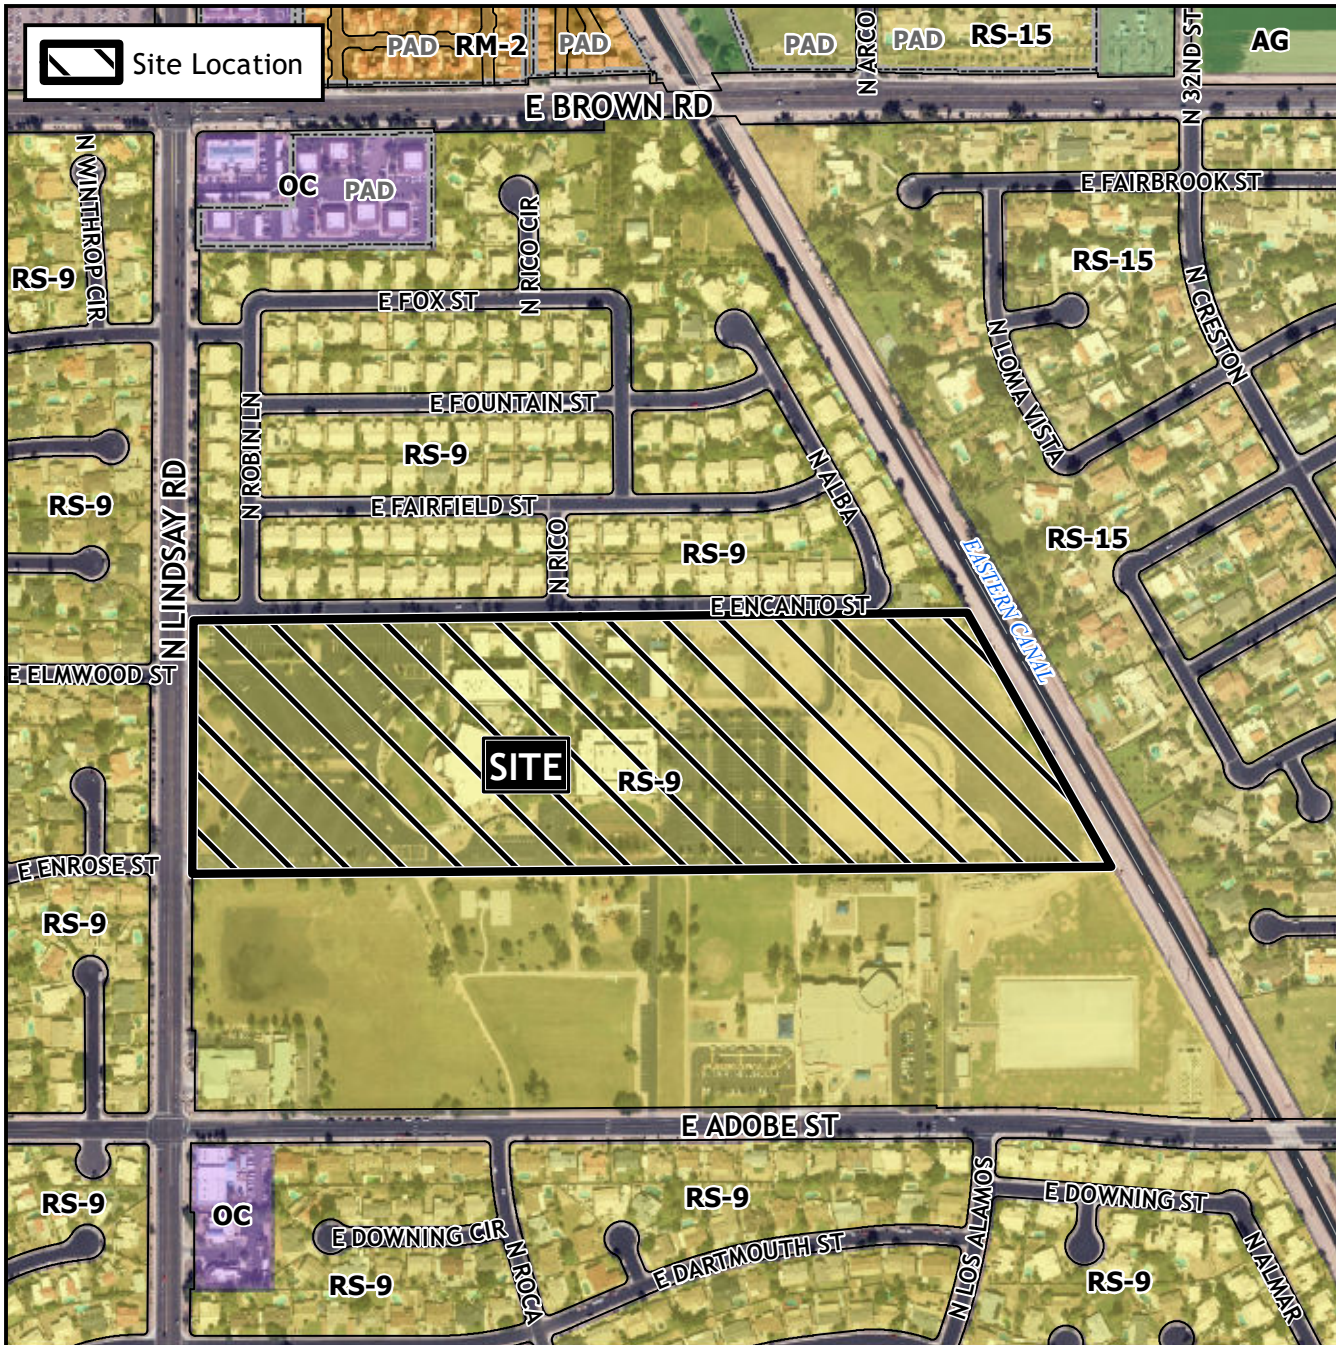

# Design Review Vicinity Map: DRB23-00765

# Case Details

**Case:**  
DRB23-00765

**Site / Address:**  
(District 1). Within the 900 to 1000 block of North Lindsay Road (east side) and within the 2800 and 3000 blocks of East Encanto Street (south side). Located south of Brown Road on the east side of Lindsay Road. (34± acres).