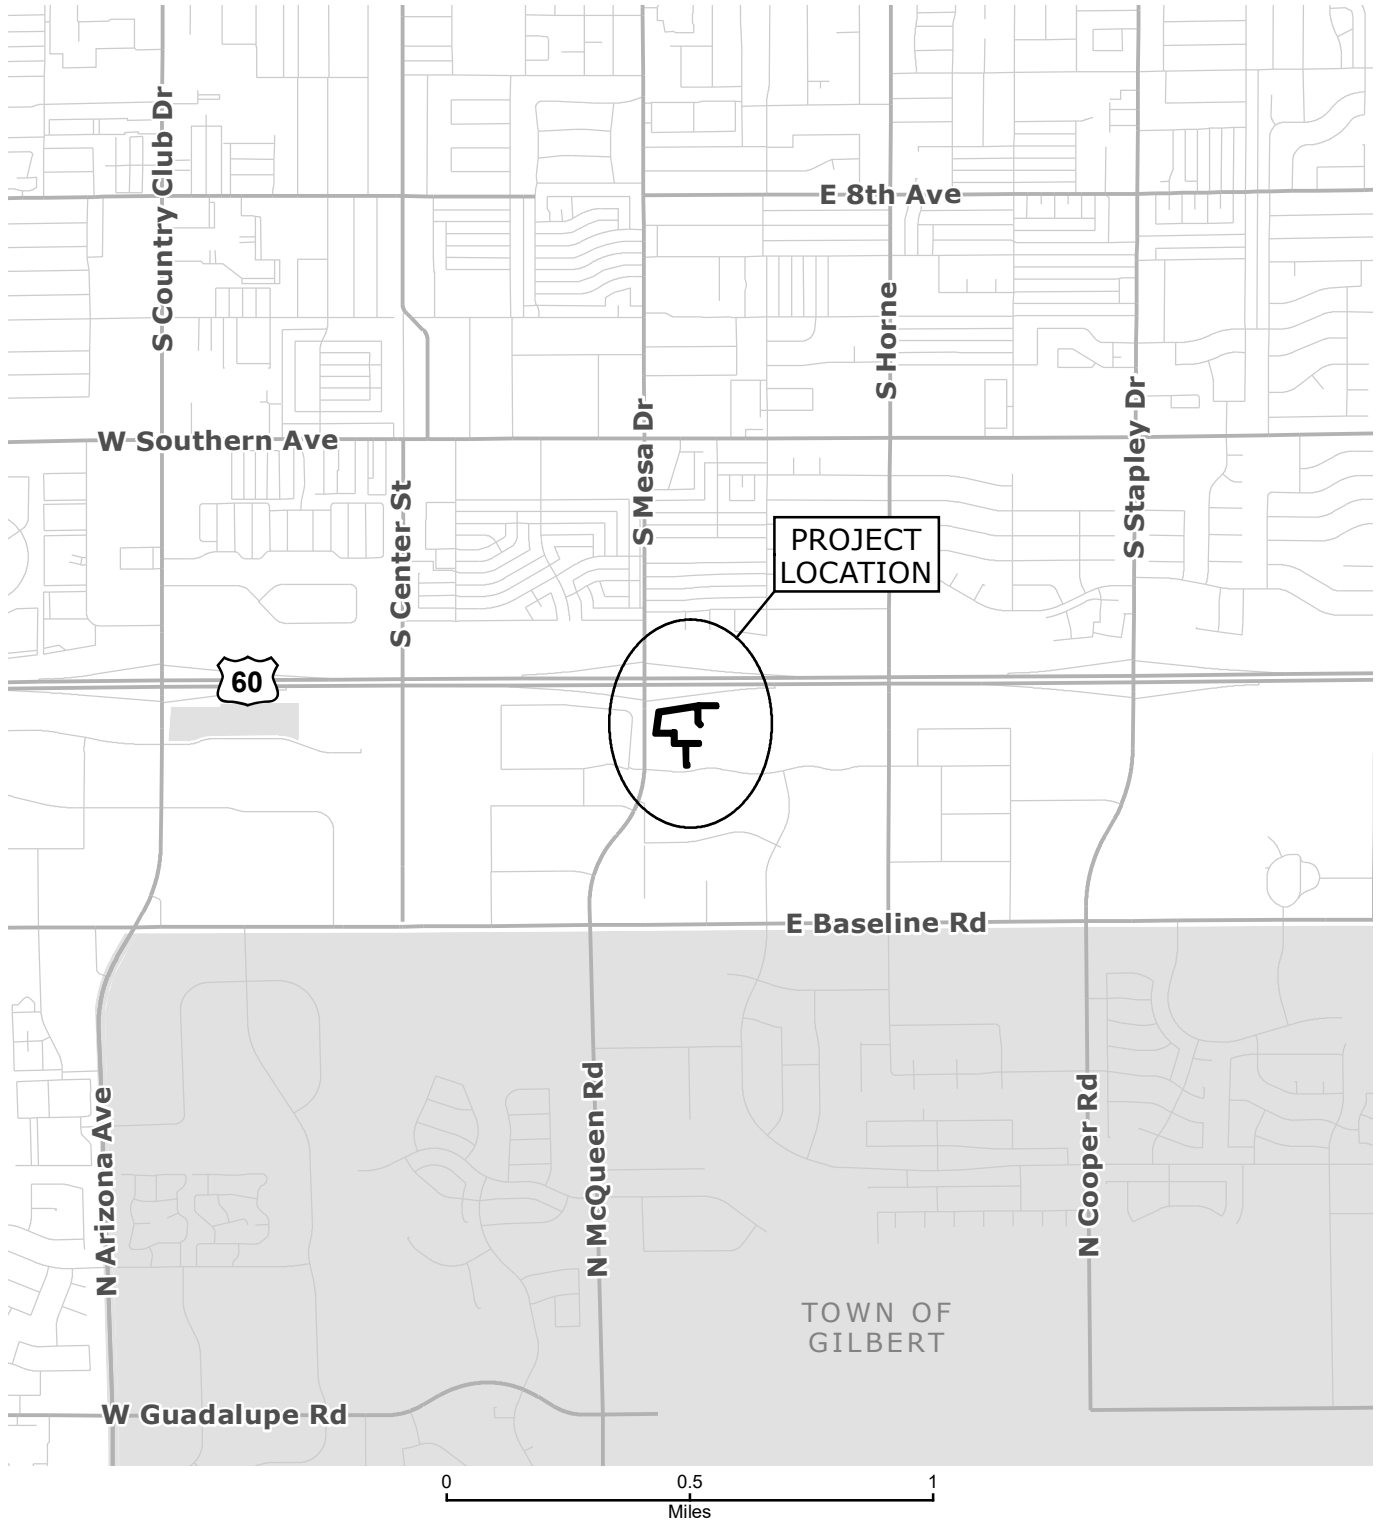

Map created by Engineering GIS DATE SAVED: 12/4/2024 Path: M:\Project_Files\Real_Estate\Council\Maps\460EAutoCenterDrPartialPUEExtinguishments\460EAutoCenterDr_Vicinity.mxd

VICINITY MAP
 460 E Auto Center Drive
 APN: 139-12-023
 Partial PUE Extinguishments