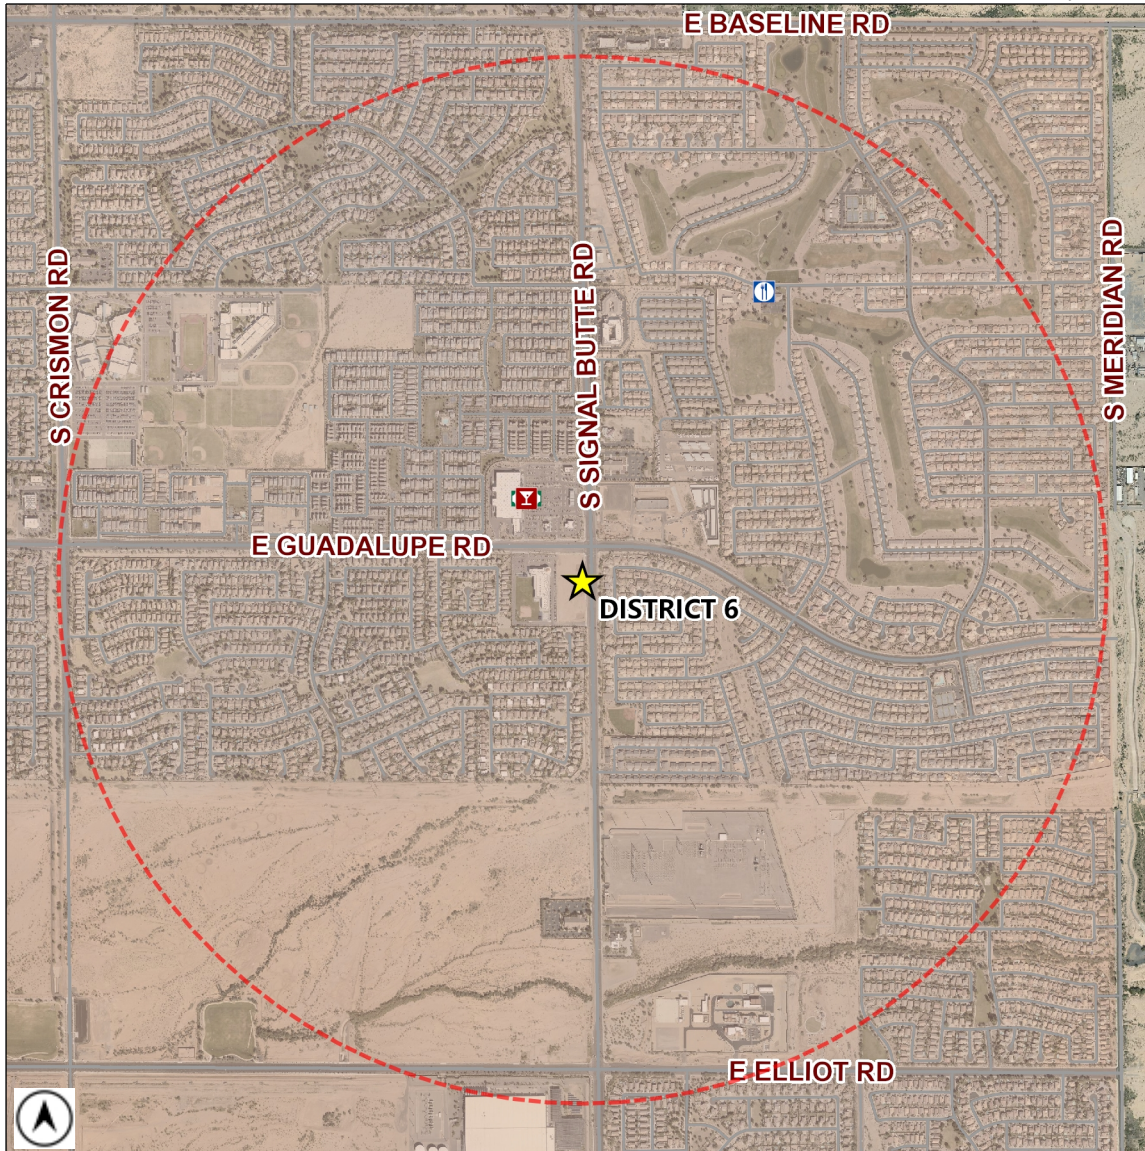

Liquor License Map

City of Mesa Tax & Licensing

Requesting Approval: **SOMEBURROS**
 License Type: **RESTAURANT (PEND)**
 License Number: **LICA21-03192**

Estimated Population (1 Mile): **9452**
 Source: MAG ACS 2013-2017 5 year data

	BAR	0		CLUB	0		HOTEL-MOTEL	0		MICRO-BREWERY	0
	BAR (PEND)	0		CLUB (PEND)	0		HOTEL-MOTEL (PEND)	0		MICRO-BREWERY (PEND)	0
	BEER / WINE BAR	2		CONVEYANCE	0		IN-STATE PRODUCER	0		RESTAURANT	1
	BEER / WINE BAR (PEND)	0		CONVEYANCE (PEND)	0		IN-STATE PRODUCER (PEND)	0		RESTAURANT (PEND)	0
	BEER / WINE STORE	0		DOMESTIC FARM WINERY	0		LIQUOR STORE	1		WHOLESALE	0
	BEER / WINE STORE (PEND)	0		DOMESTIC FARM WINERY (PEND)	0		LIQUOR STORE (PEND)	0		WHOLESALE (PEND)	0
	BEER / WINE STORE / SAMPLING	0		GOVERNMENT	0		LIQUOR STORE / SAMPLING	0		1 MILE BUFFER	
	BEER / WINE STORE / SAMPLING (PEND)	0		GOVERNMENT (PEND)	0		LIQUOR STORE / SAMPLING (PEND)	0			

Total Count: 4 liquor licenses