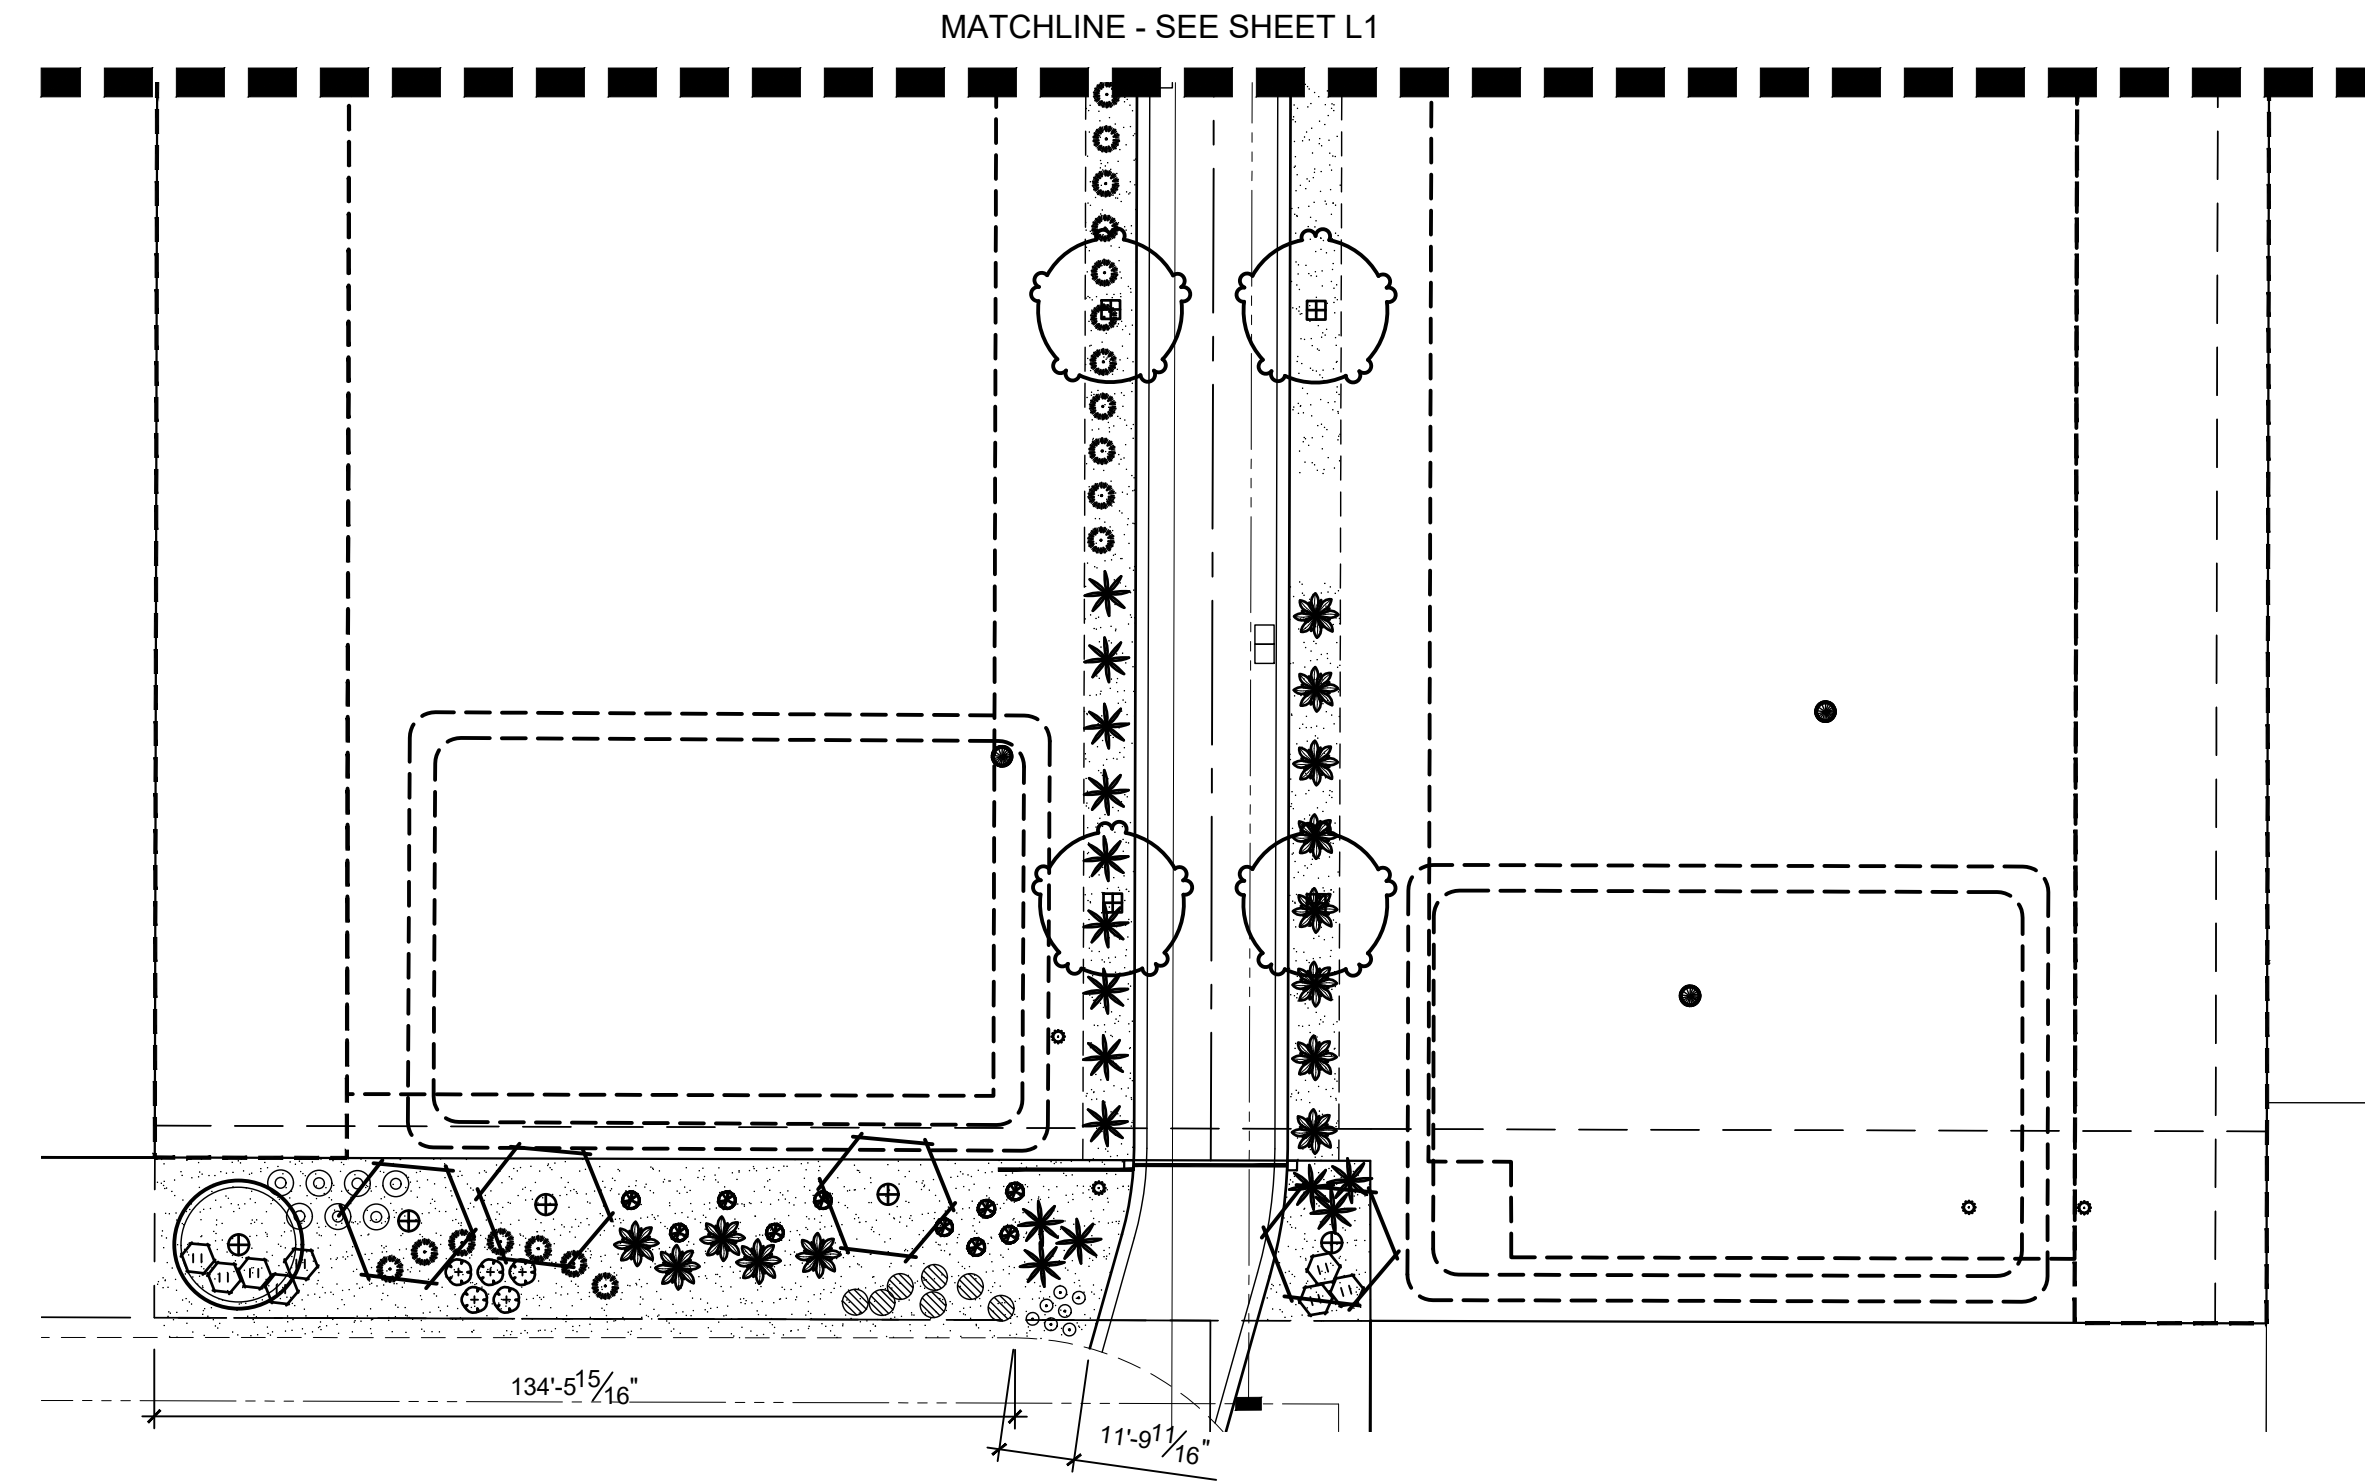

PLANT SCHEDULE

SYMBOL	BOTANICAL / COMMON NAME	SIZE	QTY
TREES			
	Acacia smallii Sweet Acacia	24"box	4
	Carnegiea gigantea Saguaro	Existing	16
	Carnegiea gigantea Saguaro	Relocated from on site	10
	Chilopsis linearis Desert Willow	36"box	4
	Olneya tesota Desert Ironwood	15 gal	4
	Parkinsonia microphyllum Palo Verde	24" Box	4
	Parkinsonia microphyllum Palo Verde	Existing to Remain	17
SHRUBS			
	Calliandra eriophylla Fairy Duster	5 gal	15
	Chrysactinia mexicana Damianita	1 gal	10
	Dasylirion longissimum Toothless Desert Spoon	5 gal	27
	Encelia farinosa Brittle Bush	5 gal	11
	Ferocactus wislizeni Fish Hook Barrel Cactus	EXISTING	6
	Ferocactus wislizenii Fish Hook Barrel Cactus	5 gal	9
	Fouquieria splendens Ocotillo	EXISTING	1
	Hesperaloe funifera New Mexico False Yucca	5 gal	23
	Justicia spicigera Mexican Honeysuckle	5 gal	11
	Lantana montevidensis 'New Gold' Trailing Lantana	1 gal	7
	Leucophyllum frutescens 'Compacta' Compact Texas Ranger	5 gal	6
	Muhlenbergia capillaris 'Regal Mist' TM Regal Mist Deer Grass	5 gal	25
	Ruellia penninsularis Wild Petunia	5 gal	7
	Salvia greggii 'Red' Autumn Sage	5 gal	6
	Tetrandeum acaulis Angelita Daisy	1 gal	16

REFERENCE NOTES SCHEDULE

SYMBOL	ROCK DESCRIPTION	QTY
	1/2" screened decomposed granite. Express Carmel color at 2" Depth.	12,228 sf

LANDSCAPE CALCULATIONS		
Total Open Space Area	12,228 Square Feet	
Plant Material Coverage	5,065 Square Feet (41.4%)	
Total Parking lot trees	8	
Foundation base length	575'	
	REQUIRED	PROVIDED
Street Frontage Trees	6	15*
36" Street Frontage Trees	1	1
Ocotillo substitution	N/A	N/A
24" Street Frontage Trees	5	14
Street Frontage Shrubs	24	53
5 Gal. Street Frontage Shrubs	12	39
36" box parking lot trees	N/A	N/A
Perimeter trees	N/A	N/A
Perimeter shrubs	N/A	N/A
Foundation base trees required	N/A	N/A
36" box foundation base trees	N/A	N/A
Foundation base LF required	N/A	N/A

General Notes

No.	DESCRIPTION	YYYY/MM/DD

Designed By:
EVERETT LANDSCAPE ARCHITECTRE
922 N. GILBERT RD. SUITE 105
MESA, ARIZONA, 85203
480-296-8736
tom@everettLA.com
www.everettLA.com

Project/Client:
BFH Group
Landscape Plan
CULVER STREET AND 87TH STREET
MESA, ARIZONA, 85207

Project CULVER GARDENS	Sheet SHEET DESCRIPTION
Date 2024/6/12	L2
Scale 1:30'-0"