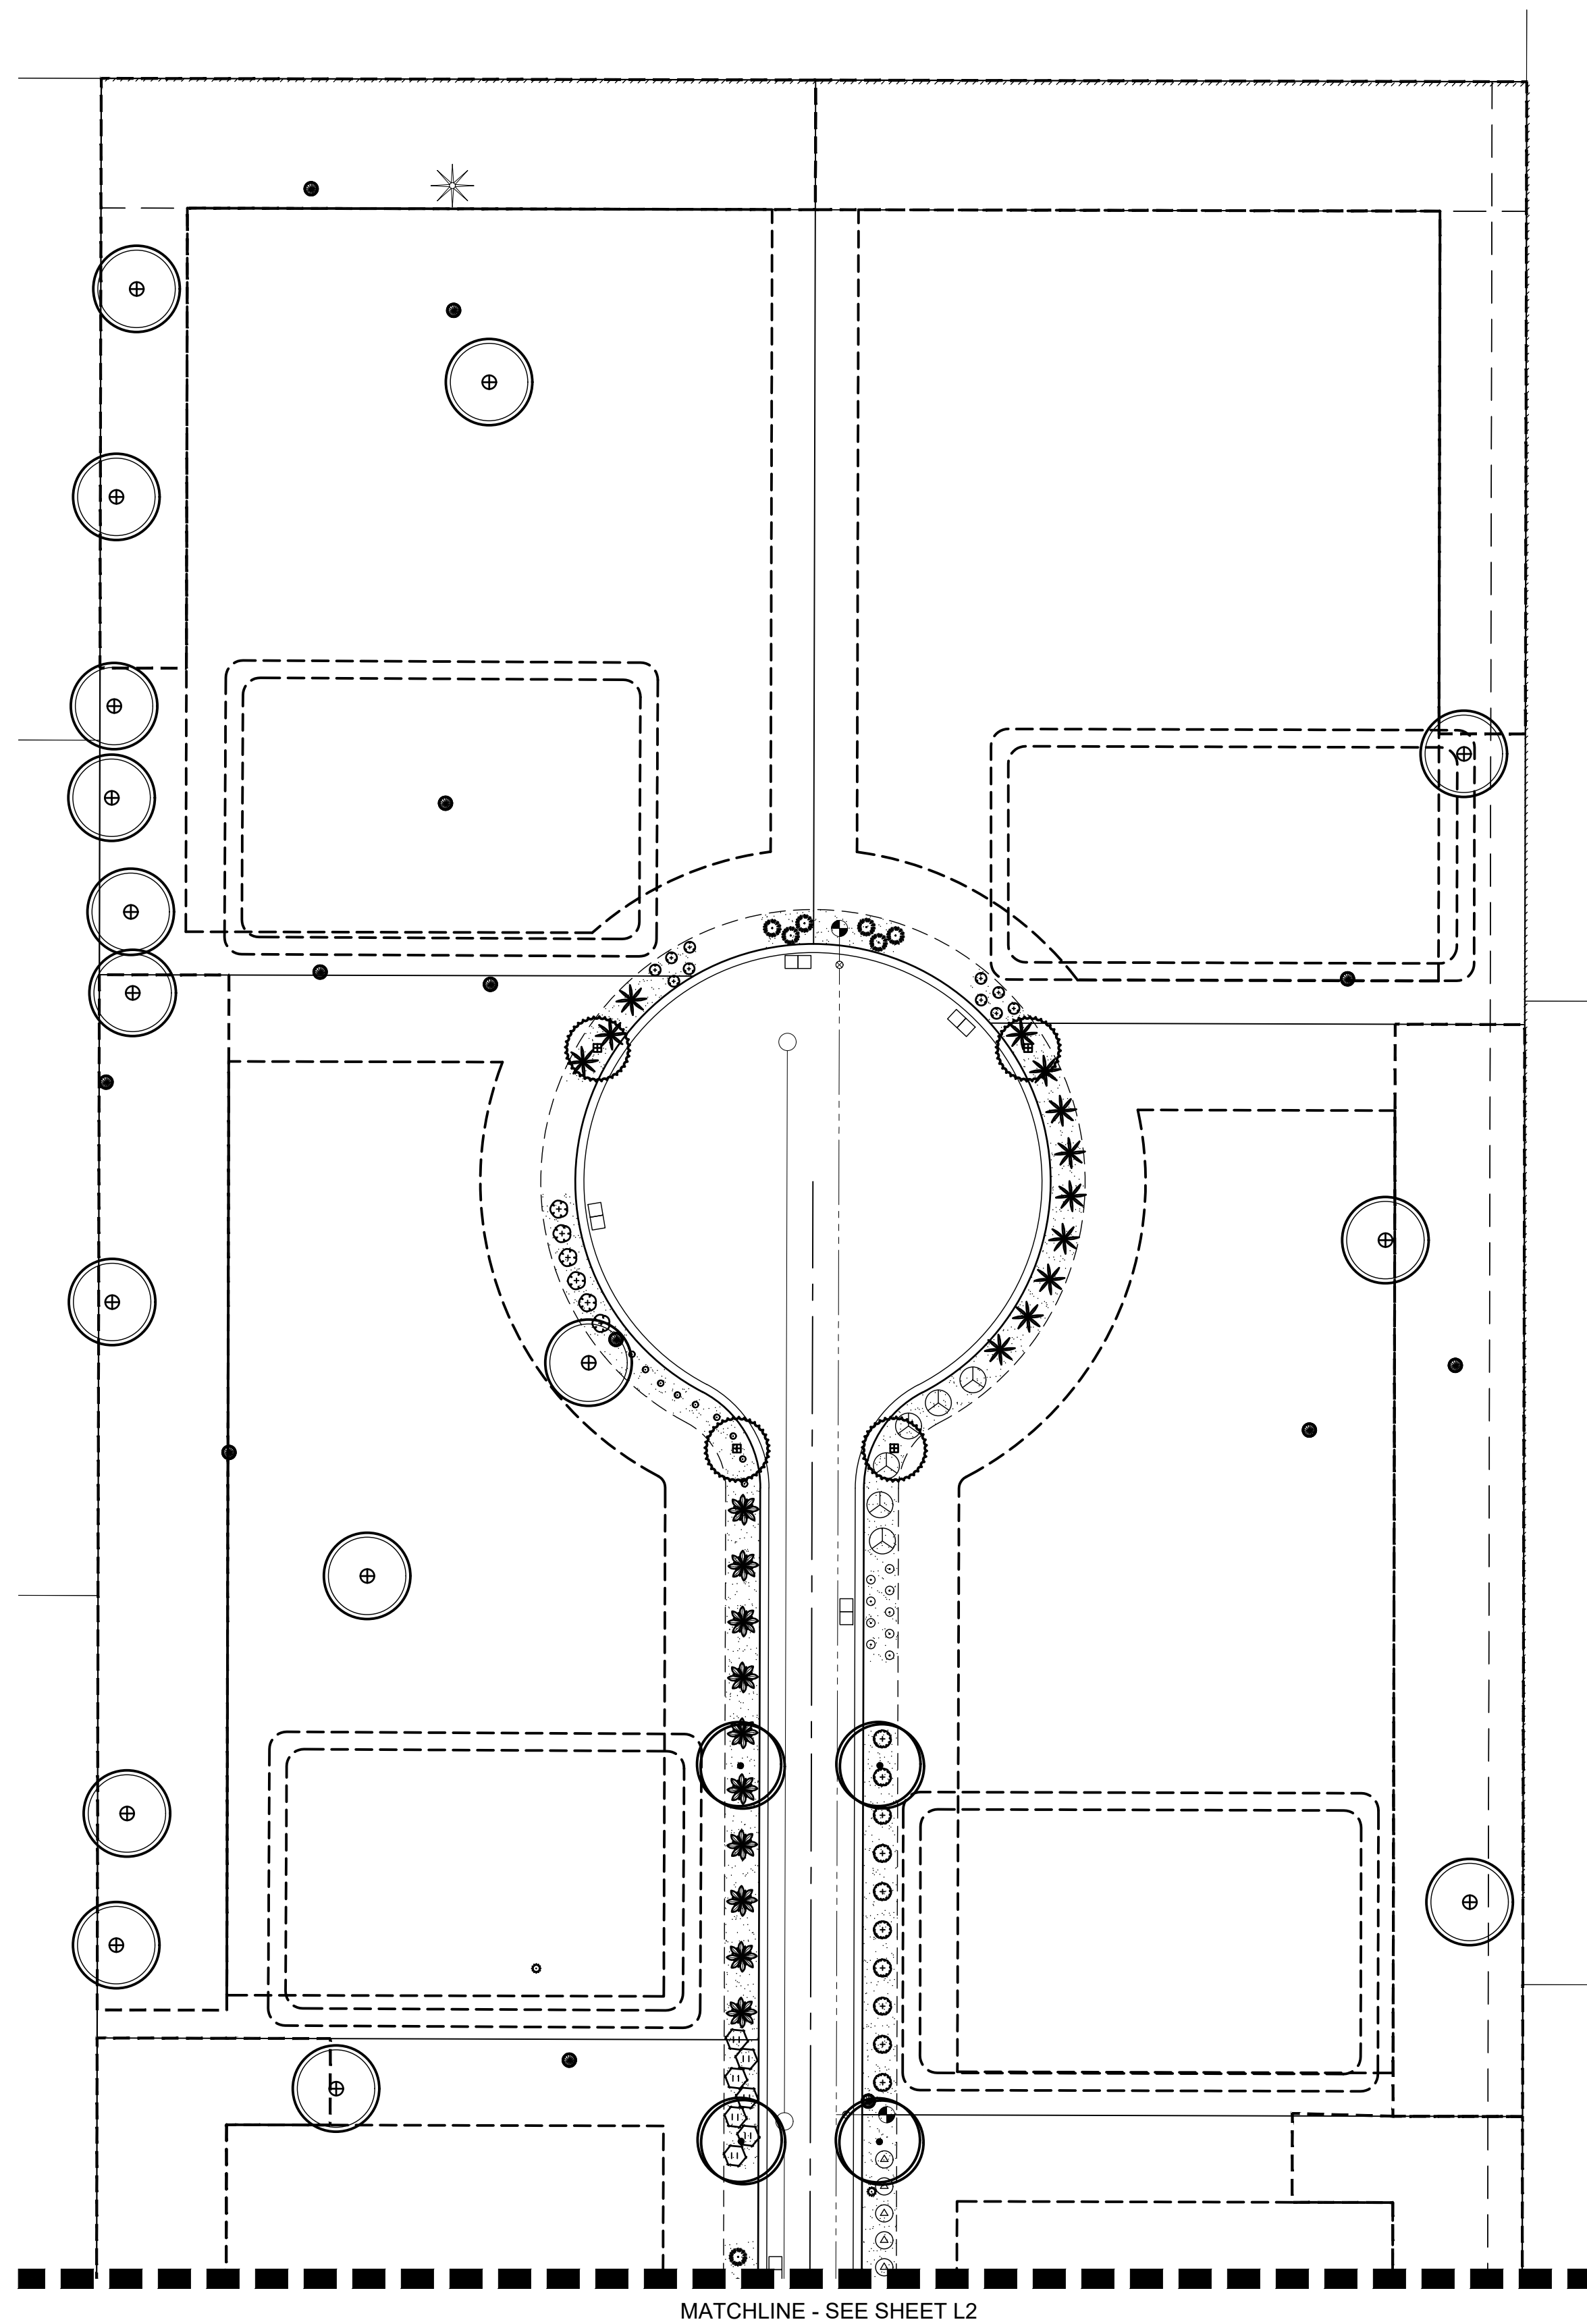

PLANT SCHEDULE

SYMBOL	BOTANICAL / COMMON NAME	SIZE	QTY
TREES			
	Acacia smallii Sweet Acacia	24"box	4
	Carnegiea gigantea Saguaro	Existing	16
	Carnegiea gigantea Saguaro	Relocated from on site	10
	Chilopsis linearis Desert Willow	36"box	4
	Olneya tesota Desert Ironwood	15 gal	4
	Parkinsonia microphyllum Palo Verde	24" Box	4
	Parkinsonia microphyllum Palo Verde	Existing to Remain	17
SHRUBS			
	Calliandra eriophylla Fairy Duster	5 gal	15
	Chrysactinia mexicana Damianita	1 gal	10
	Dasyliion longissimum Toothless Desert Spoon	5 gal	27
	Encelia farinosa Brittle Bush	5 gal	11
	Ferocactus wislizeni Fish Hook Barrel Cactus	EXISTING	6
	Ferocactus wislizenii Fish Hook Barrel Cactus	5 gal	9
	Fouquieria splendens Ocotillo	EXISTING	1
	Hesperaloe funifera New Mexico False Yucca	5 gal	23
	Justicia spicigera Mexican Honeysuckle	5 gal	11
	Lantana montevidensis 'New Gold' Trailing Lantana	1 gal	7
	Leucophyllum frutescens 'Compacta' Compact Texas Ranger	5 gal	6
	Muhlenbergia capillaris 'Regal Mist' TM Regal Mist Deer Grass	5 gal	25
	Ruellia penninsularis Wild Petunia	5 gal	7
	Salvia greggii 'Red' Autumn Sage	5 gal	6
	Tetrandeuria acaulis Angelita Daisy	1 gal	16

REFERENCE NOTES SCHEDULE

SYMBOL	ROCK DESCRIPTION	QTY
	K-101 1/2" screened decomposed granite. Express Carmel color at 2" Depth.	12,228 sf

LANDSCAPE CALCULATIONS		
Total Open Space Area	12,228 Square Feet	
Plant Material Coverage	5,065 Square Feet (41.4%)	
Total Parking lot trees	8	
Foundation base length	575'	
	REQUIRED	PROVIDED
Street Frontage Trees	6	15*
36" Street Frontage Trees	1	1
Ocotillo substitution	N/A	N/A
24" Street Frontage Trees	5	14
Street Frontage Shrubs	24	53
5 Gal. Street Frontage Shrubs	12	39
36" box parking lot trees	N/A	N/A
Perimeter trees	N/A	N/A
Perimeter shrubs	N/A	N/A
Foundation base trees required	N/A	N/A
36" box foundation base trees	N/A	N/A
Foundation base LF required	N/A	N/A

*Street Frontage tree count includes Saguaros

General Notes

No.	DESCRIPTION	YYYY/MM/DD

Designed By:
EVERETT LANDSCAPE ARCHITECTRE
922 N. GILBERT RD. SUITE 105
MESA, ARIZONA, 85203
480-296-8736
tom@everettLA.com
www.everettLA.com

Project/Client:
BFH Group
Landscape Plan
CULVER STREET AND 87TH STREET
MESA, ARIZONA, 85207

Project CULVER GARDENS	Sheet SHEET DESCRIPTION
Date 2024/6/12	L1
Scale 1:30'-0"