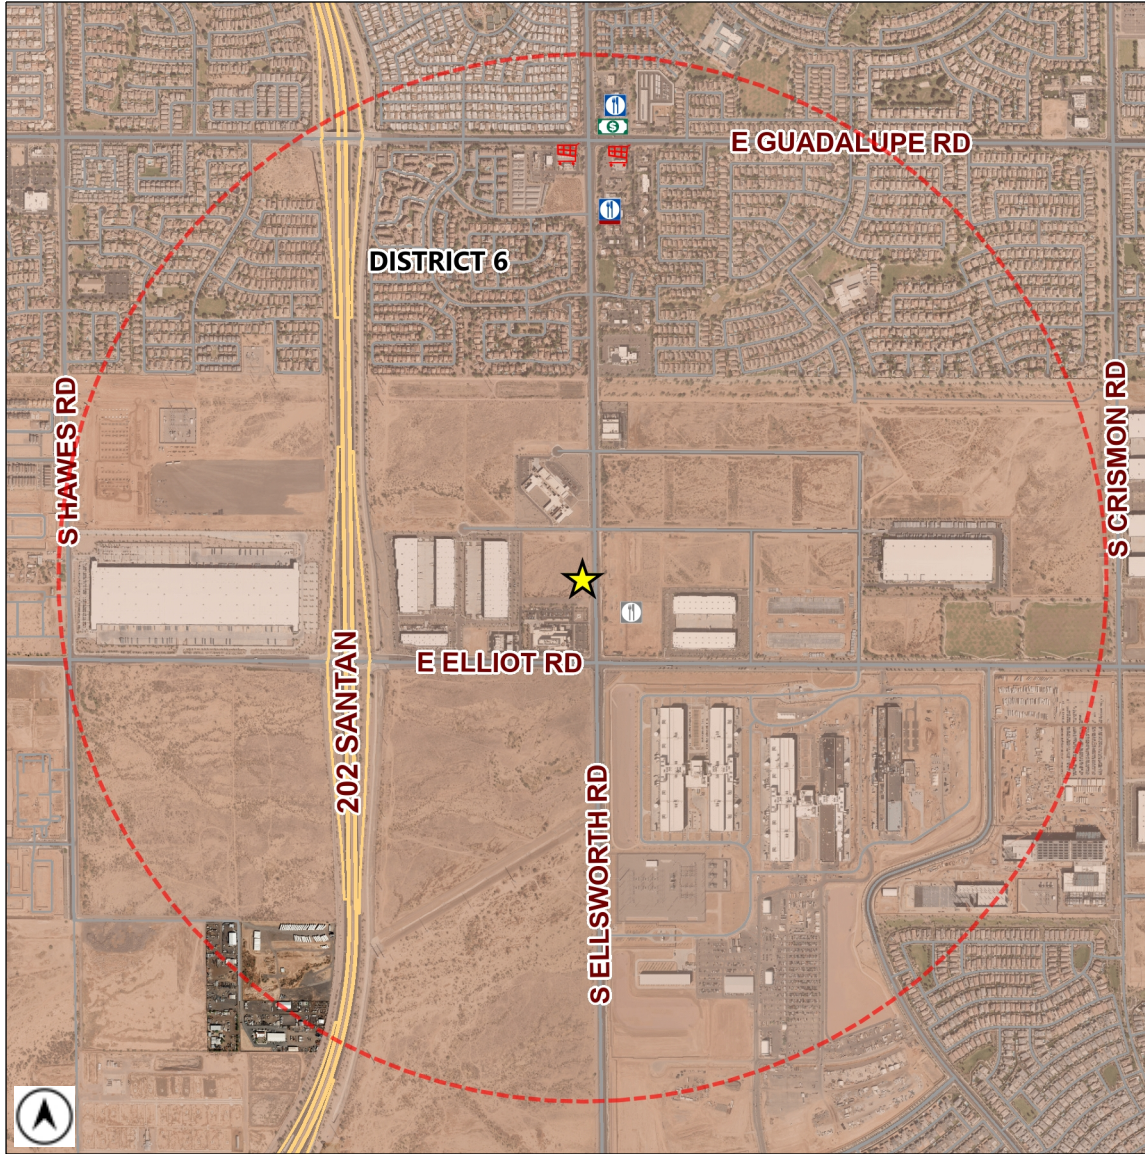

Liquor License Map

City of Mesa Tax & Licensing

Requesting Approval:

TASTE PHO BANH MI CAFE
3442 S ELLSWORTH RD 101-102

License Type:

RESTAURANT (PEND)

License Number:

LICA26-24749

Estimated Population (1 Mile): **6058**

Source: MAG ACS 2013-2017 5 year data

	BAR	0		CLUB	0		HOTEL-MOTEL	0		MICRO-BREWERY	0
	BAR (PEND)	0		CLUB (PEND)	0		HOTEL-MOTEL (PEND)	0		MICRO-BREWERY (PEND)	0
	BEER / WINE BAR	1		CONVEYANCE	0		IN-STATE PRODUCER	0		RESTAURANT	2
	BEER / WINE BAR (PEND)	0		CONVEYANCE (PEND)	0		IN-STATE PRODUCER (PEND)	0		RESTAURANT (PEND)	1
	BEER / WINE STORE	2		DOMESTIC FARM WINERY	0		LIQUOR STORE	1		WHOLESALE	0
	BEER / WINE STORE (PEND)	0		DOMESTIC FARM WINERY (PEND)	0		LIQUOR STORE (PEND)	0		WHOLESALE (PEND)	0
	BEER / WINE STORE / SAMPLING	0		GOVERNMENT	0		LIQUOR STORE / SAMPLING	0		1 MILE BUFFER	
	BEER / WINE STORE / SAMPLING (PEND)	0		GOVERNMENT (PEND)	0		LIQUOR STORE / SAMPLING (PEND)	0			