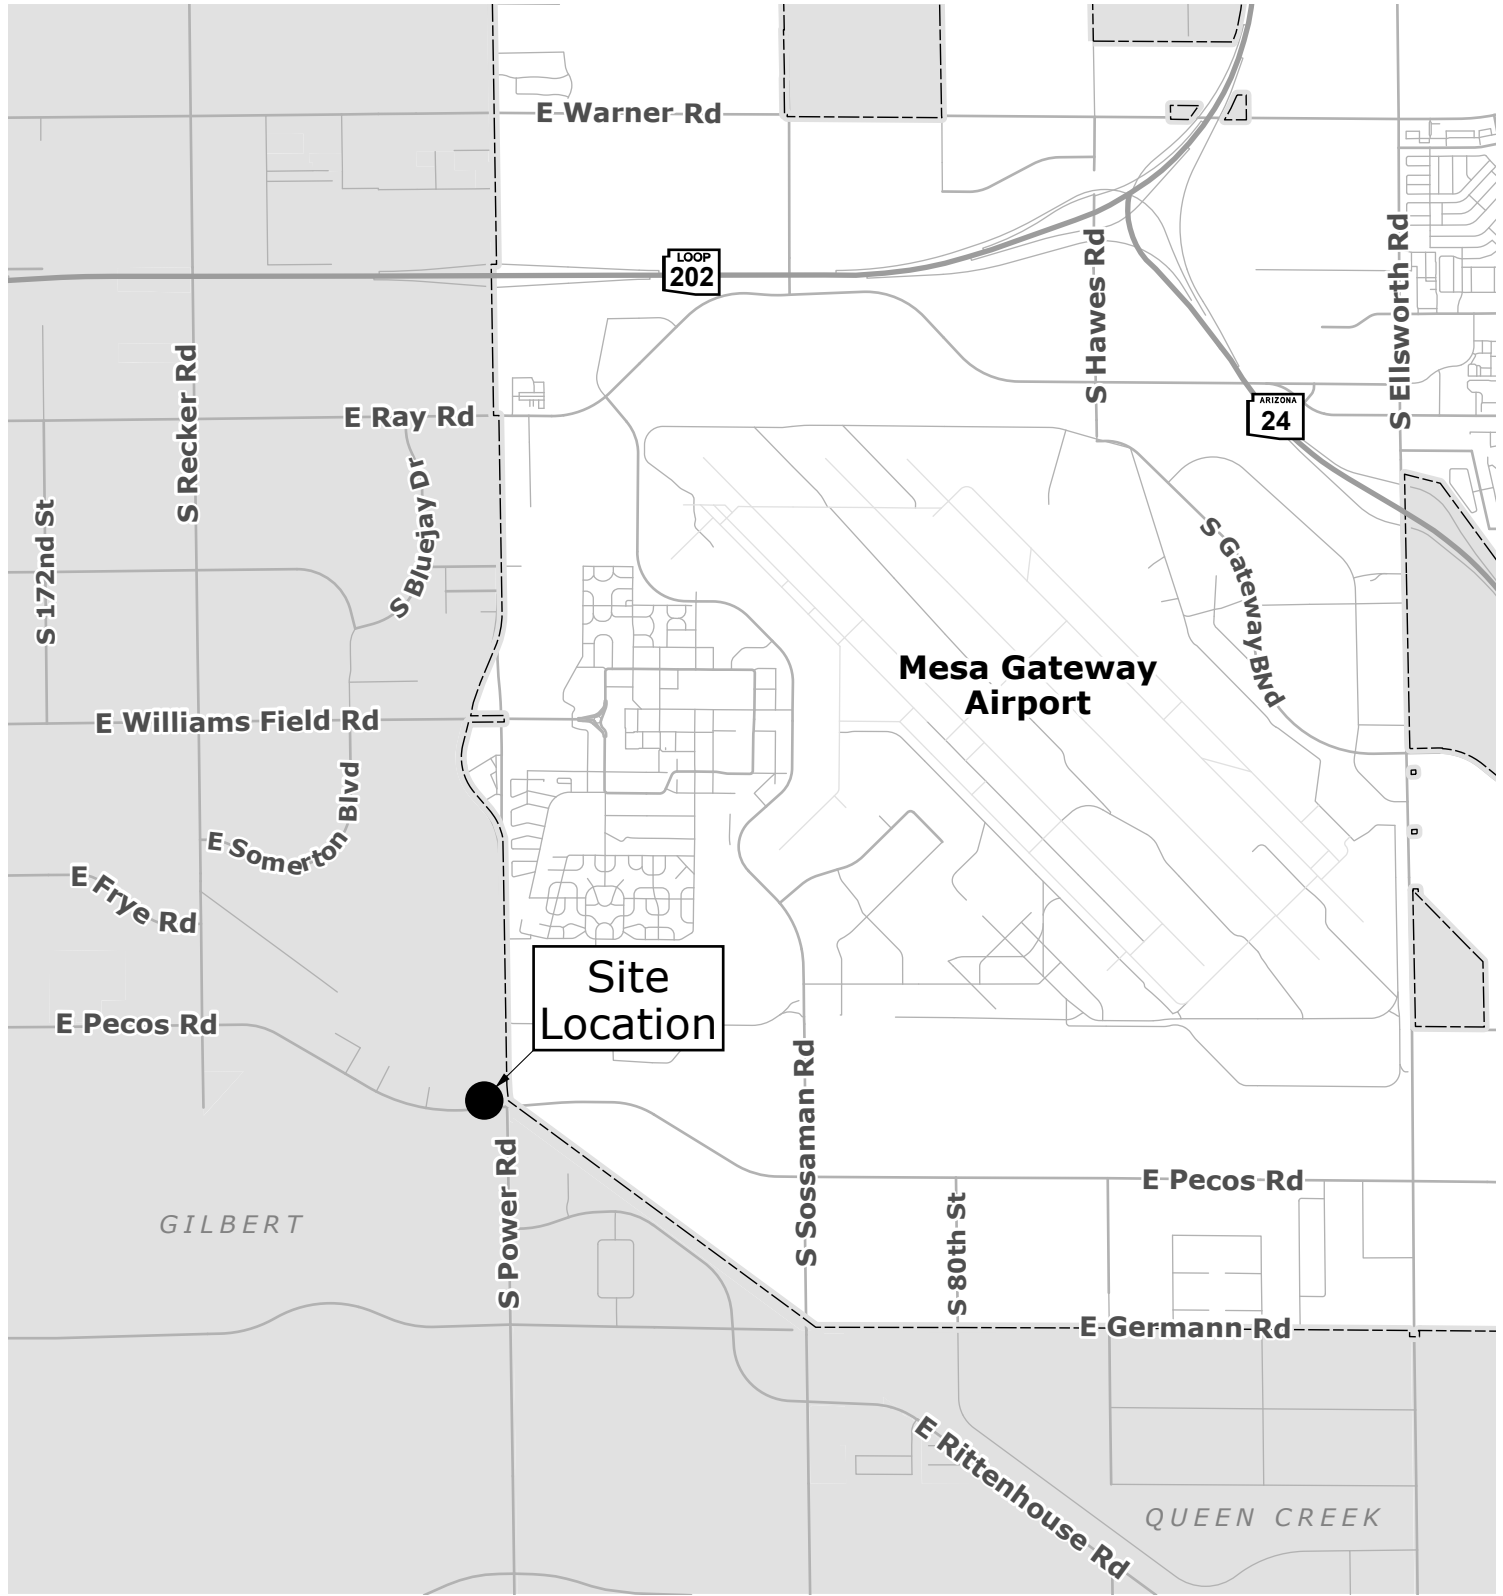

# Vicinity Map

Map created by Engineering GIS DATE SAVED: 4/13/2026 Path: N:\Project\_Files\Real\_Estate\Council\Maps\4636EPecosRdReliefSewerEminentDomain.aprx

Scale: 1:40,000

4636 E Pecos Rd  
Pecos Relief Sewer CP1185NS03