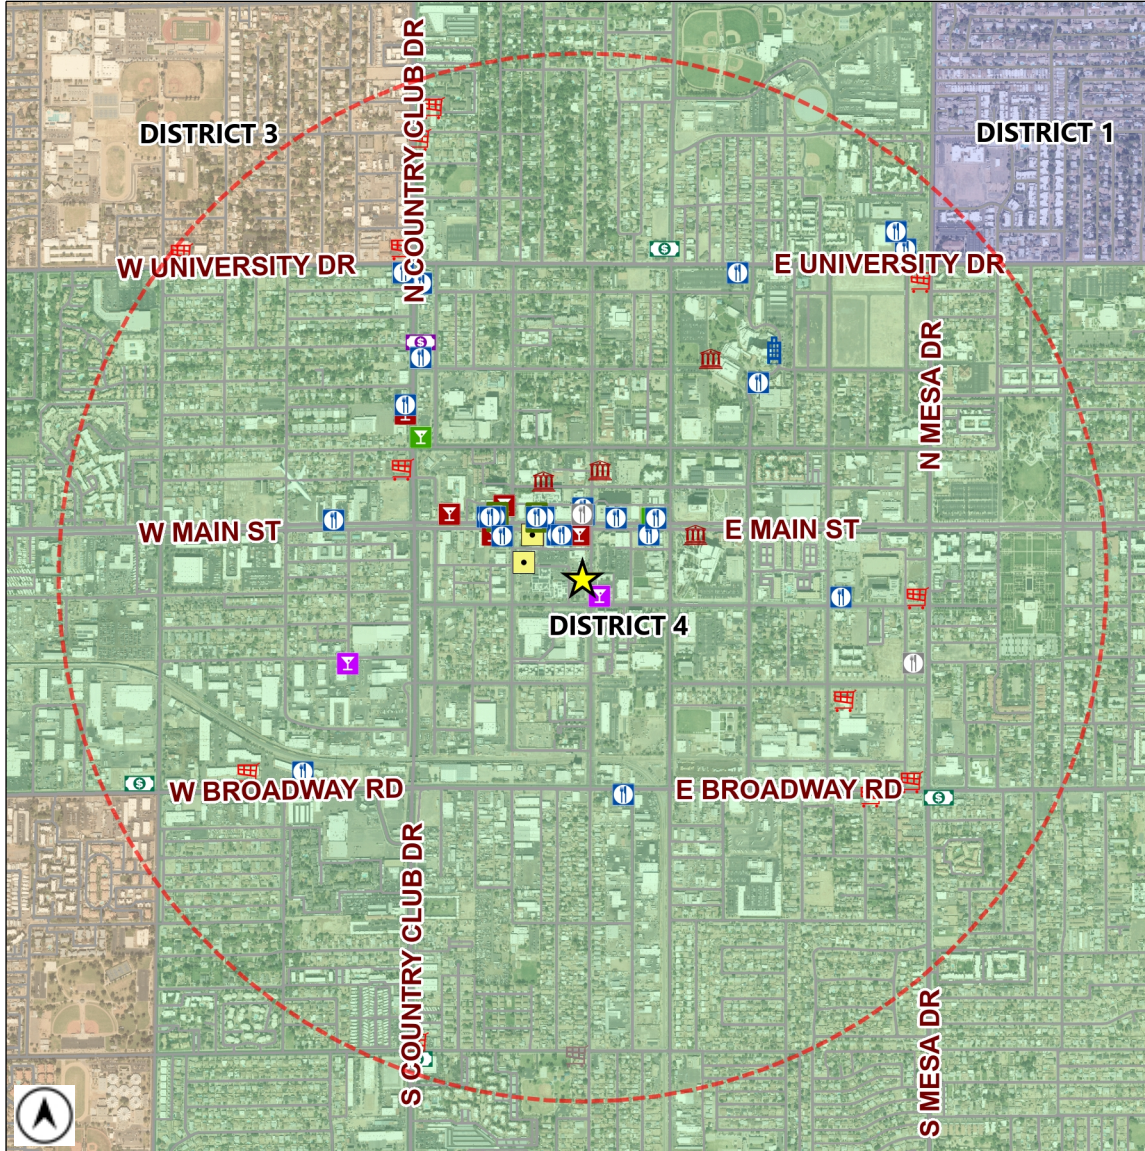

Liquor License Map

City of Mesa Tax & Licensing

Requesting Approval:

DIAMOND DONS LEGENDARY STEAKS & SPIRITS

42 S MACDONALD STE 101

License Type:

RESTAURANT (PEND)

License Number:

LICA25-18869

Estimated Population (1 Mile): **19108**

Source: MAG ACS 2013-2017 5 year data

	BAR	3		CLUB	2		HOTEL-MOTEL	1		MICRO-BREWERY	2
	BAR (PEND)	0		CLUB (PEND)	0		HOTEL-MOTEL (PEND)	0		MICRO-BREWERY (PEND)	0
	BEER / WINE BAR	8		CONVEYANCE	0		IN-STATE PRODUCER	2		RESTAURANT	25
	BEER / WINE BAR (PEND)	1		CONVEYANCE (PEND)	0		IN-STATE PRODUCER (PEND)	0		RESTAURANT (PEND)	2
	BEER / WINE STORE	13		DOMESTIC FARM WINERY	0		LIQUOR STORE	4		WHOLESALE	0
	BEER / WINE STORE (PEND)	1		DOMESTIC FARM WINERY (PEND)	0		LIQUOR STORE (PEND)	0		WHOLESALE (PEND)	0
	BEER / WINE STORE / SAMPLING	0		GOVERNMENT	4		LIQUOR STORE / SAMPLING	1		1 MILE BUFFER	
	BEER / WINE STORE / SAMPLING (PEND)	0		GOVERNMENT (PEND)	0		LIQUOR STORE / SAMPLING (PEND)	0			

Total Count: 69 liquor licenses

Date: 01/22/2025