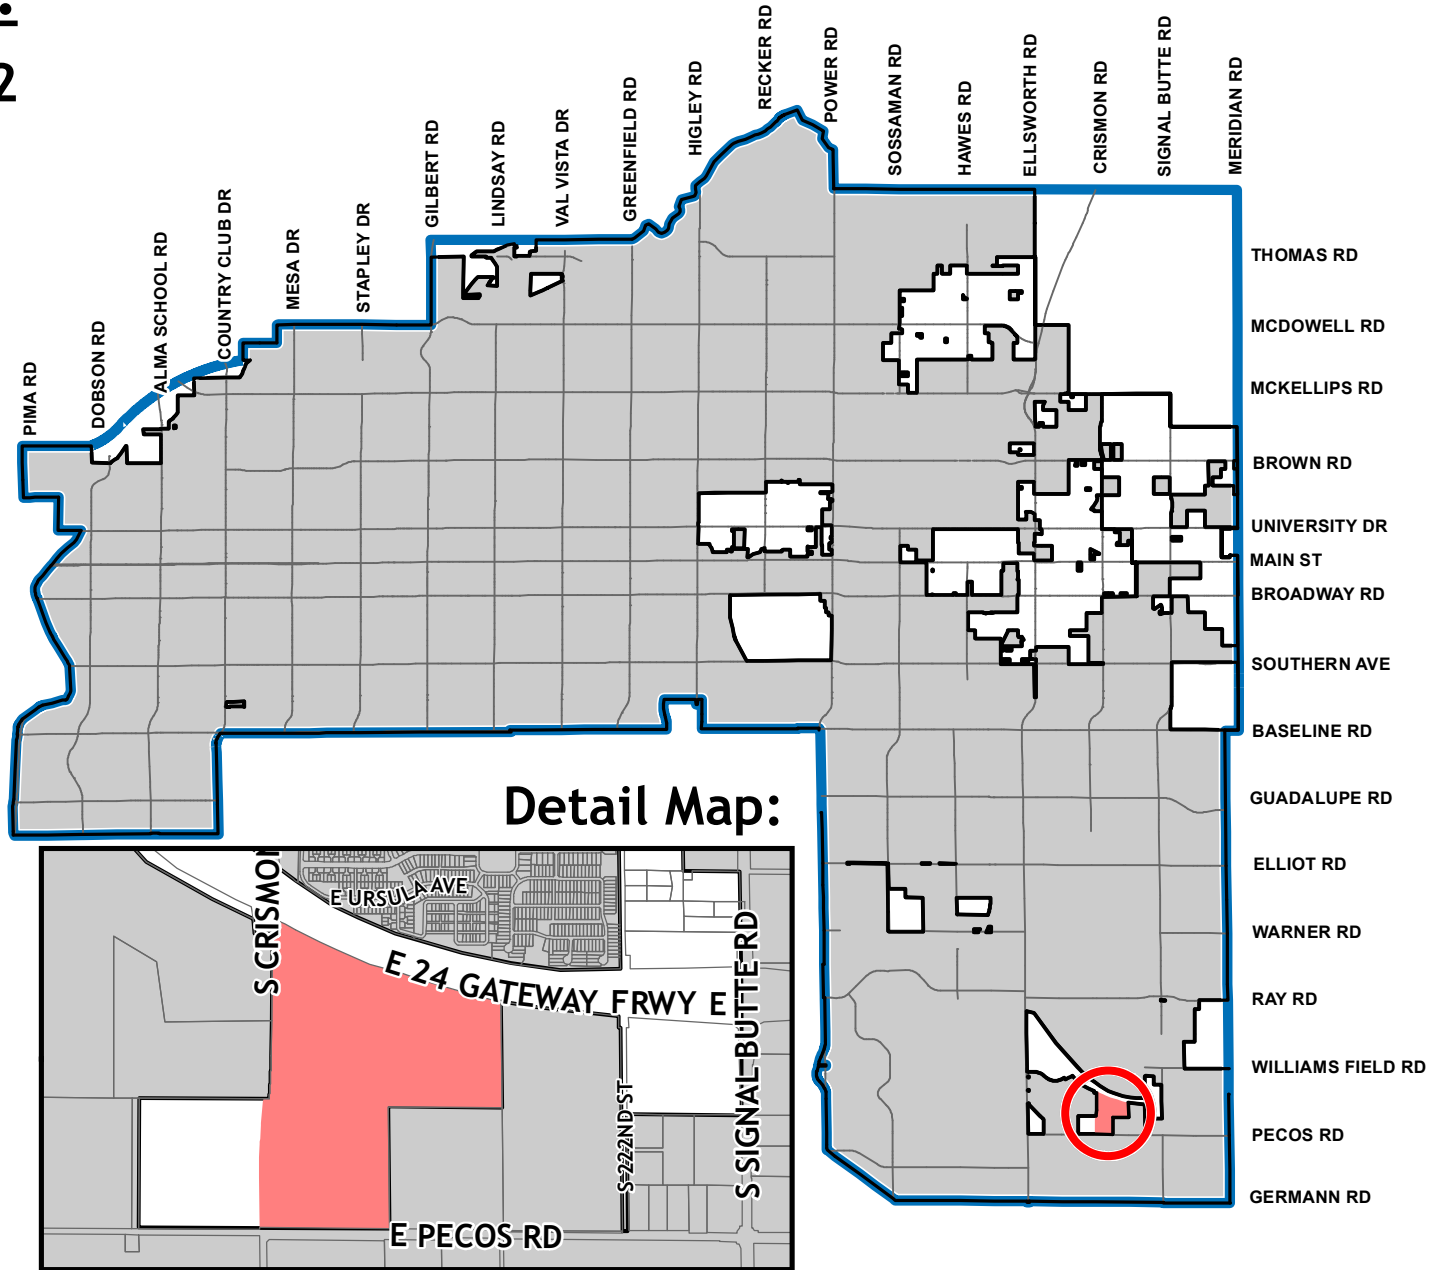

# Annexation:

## ANX24-00192

-  Annexation Area
-  Mesa Planning Area
-  Mesa City Limits

## 130± Acres

- Legal Control Point
- City of Mesa Boundary
- Quarter Section
- Proposed Annexation Boundary