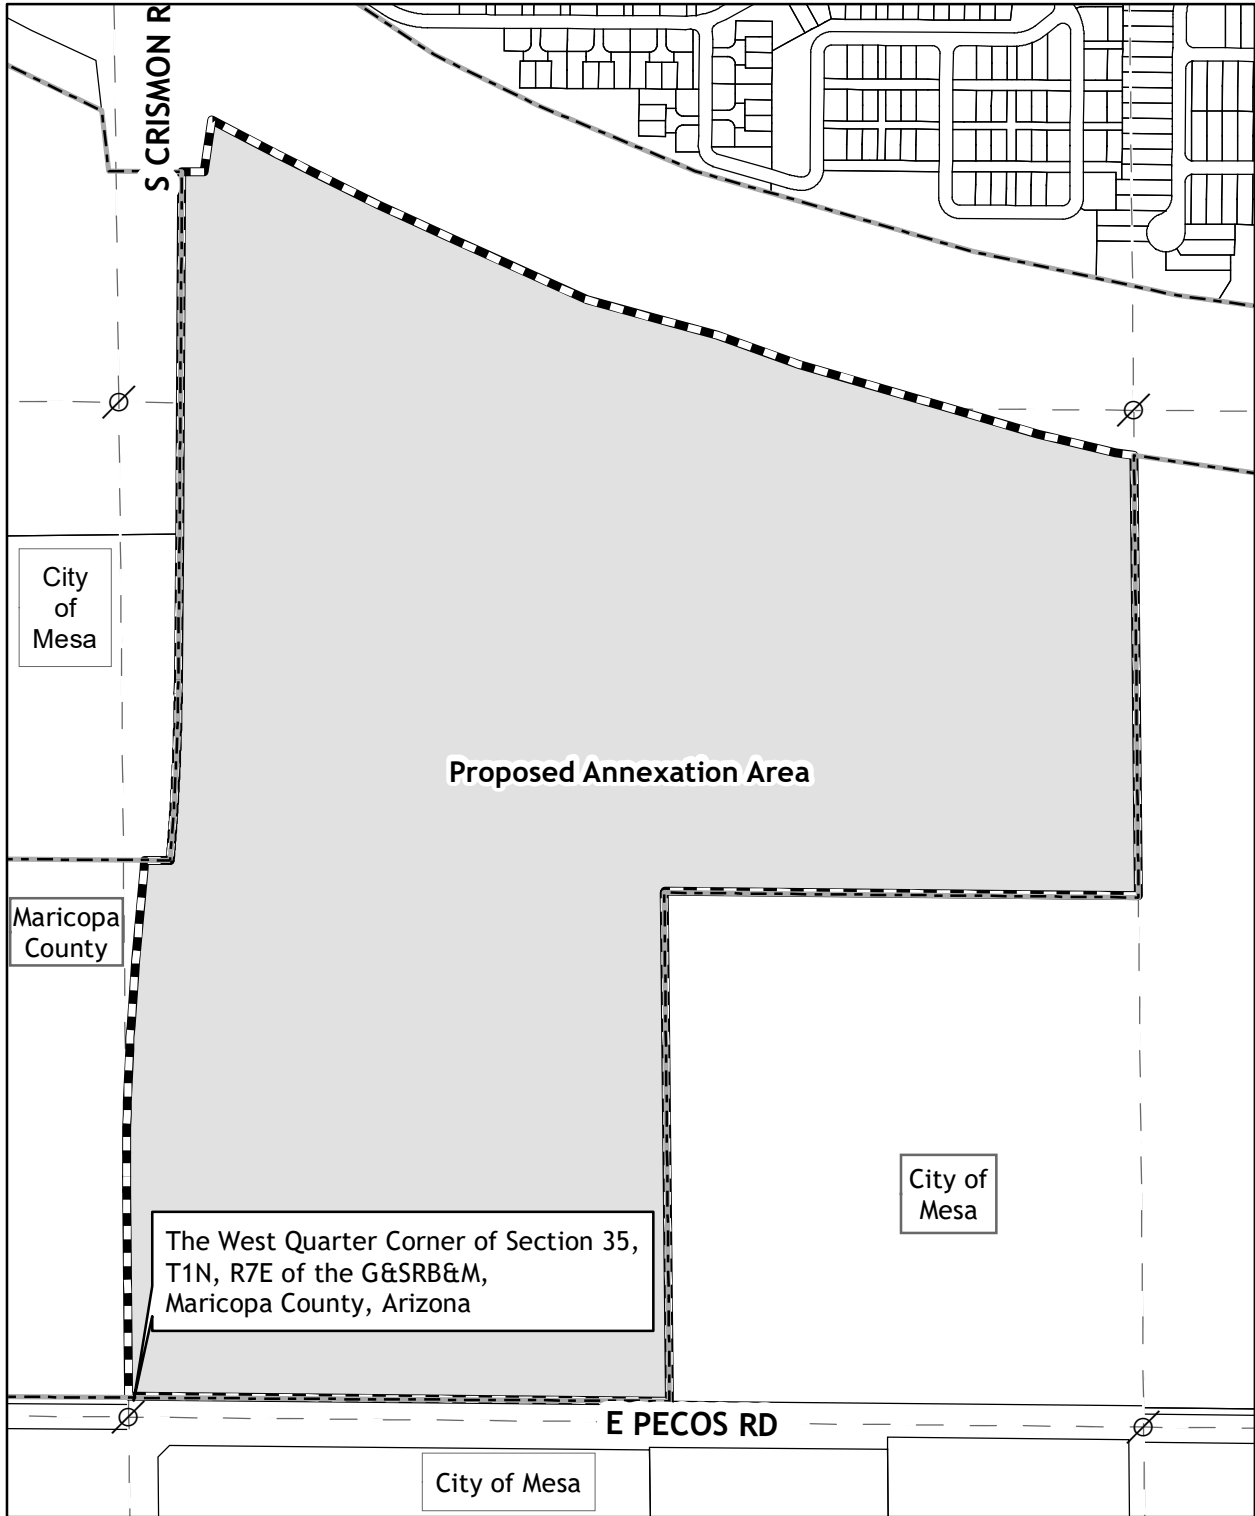

## ANX24-00192

-  Annexation Area
-  Mesa Planning Area
-  Mesa City Limits

## 130± Acres

- Legal Control Point
- City of Mesa Boundary
- Quarter Section
- Proposed Annexation Boundary