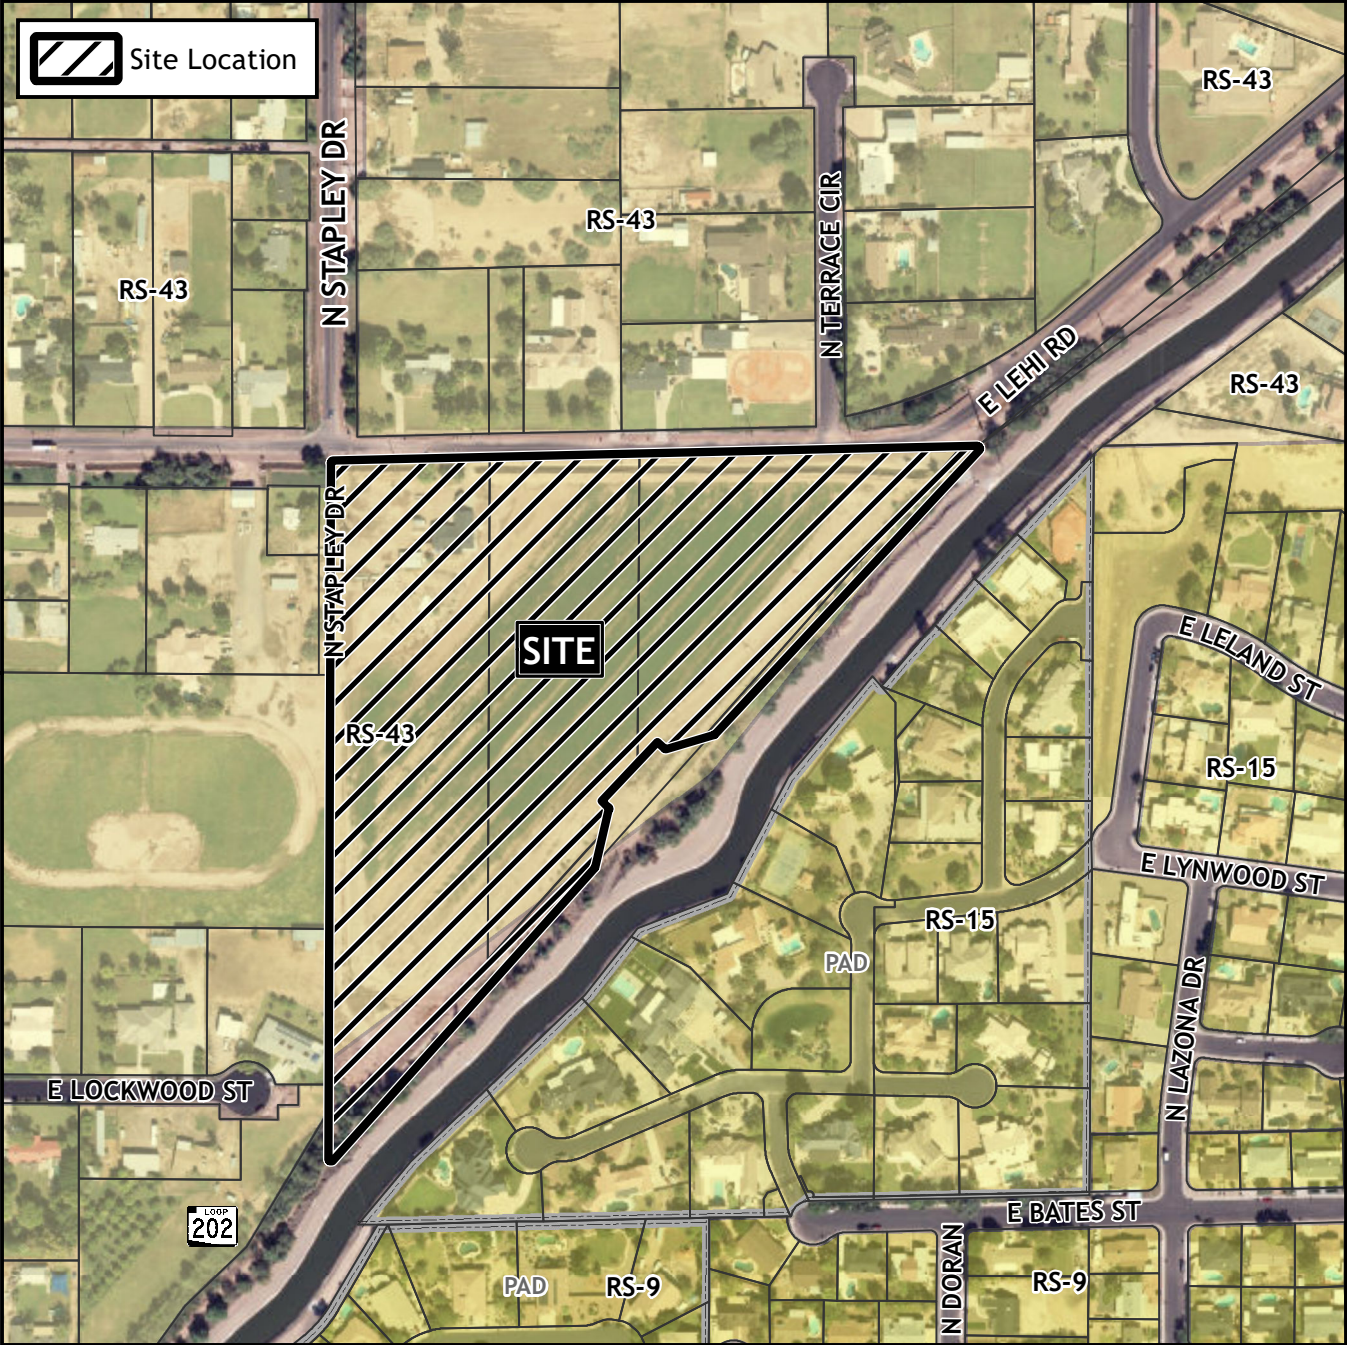

Preliminary Plat Vicinity Map

 Site Location

Case Details

Project:

Mason Farms
ZON22-00835

Site / Address:

(District 1). Within the 1200 to 1400 blocks of East Lehi Road (south side). Located south of East Lehi Road and east of North Stapley Drive (15± acres).