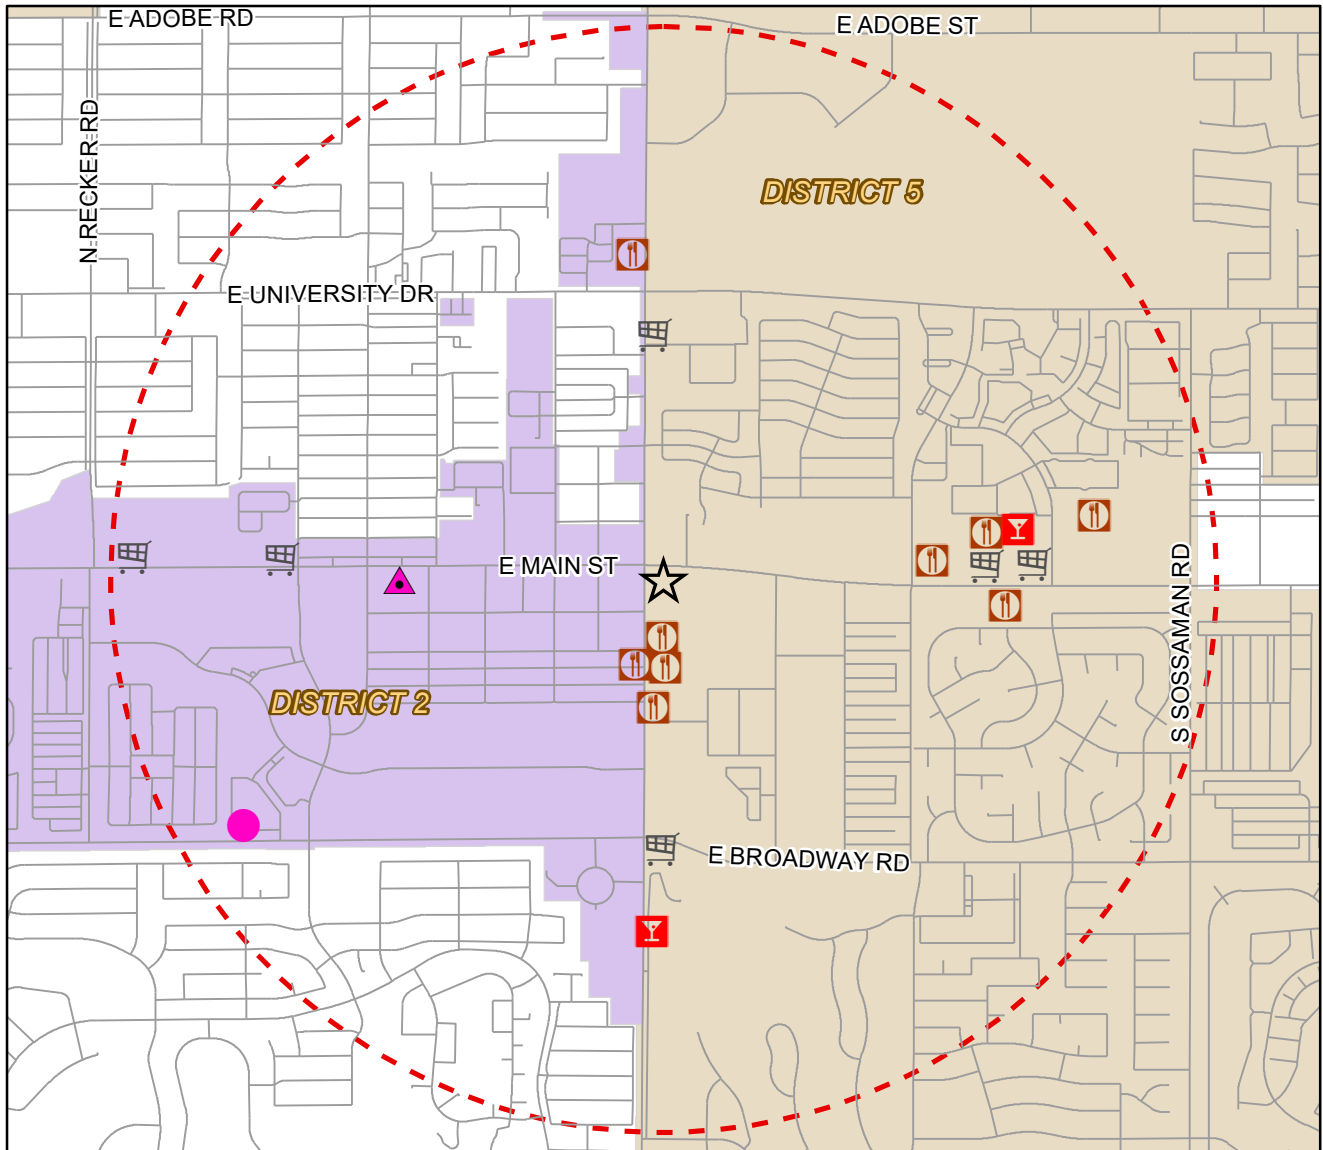

# Liquor License Map

## Legend

- ★ APPLICANT
- BAR
- ▲ BAR (PEND)
- 🛒 BEER / WINE STORE
- Ⓜ RESTAURANT
- RESTAURANT (PEND)

Requesting Approval:  
ZUGOI SUSHI  
6813 E MAIN ST

RESTAURANT  
LICA20-02516