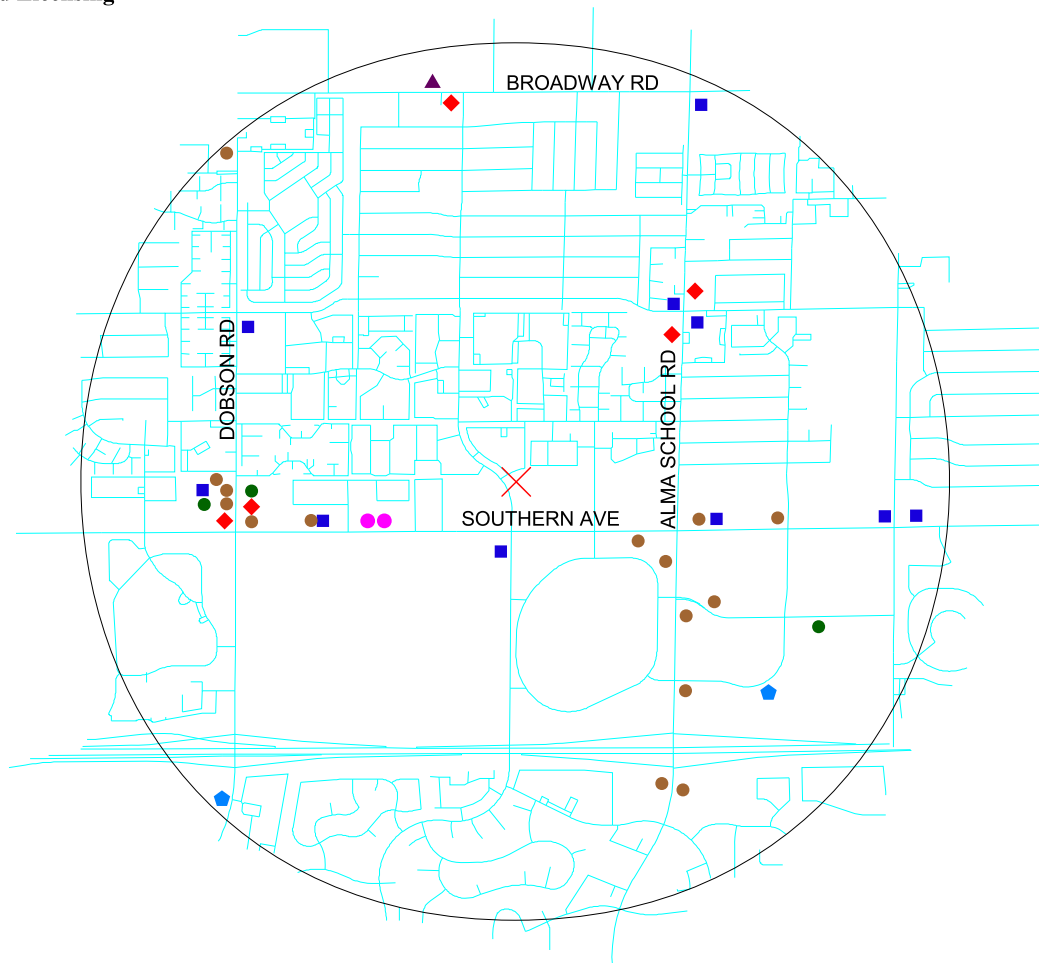

# National Comedy Theatre (District #3)

## 1111 S LONGMORE STE B6

Created For: Tax and Licensing  
Date: 4/05/12

- ✗ Site Location
- Liquor Licenses
  - BAR
  - BEER / WINE BAR
  - BEER / WINE STORE
  - HOTEL-MOTEL
  - ◆ LIQUOR STORE
  - RESTAURANT
  - ▲ WHOLESALE
- Streets

0 1 Miles

# Liquor License Application One Mile Radius Map