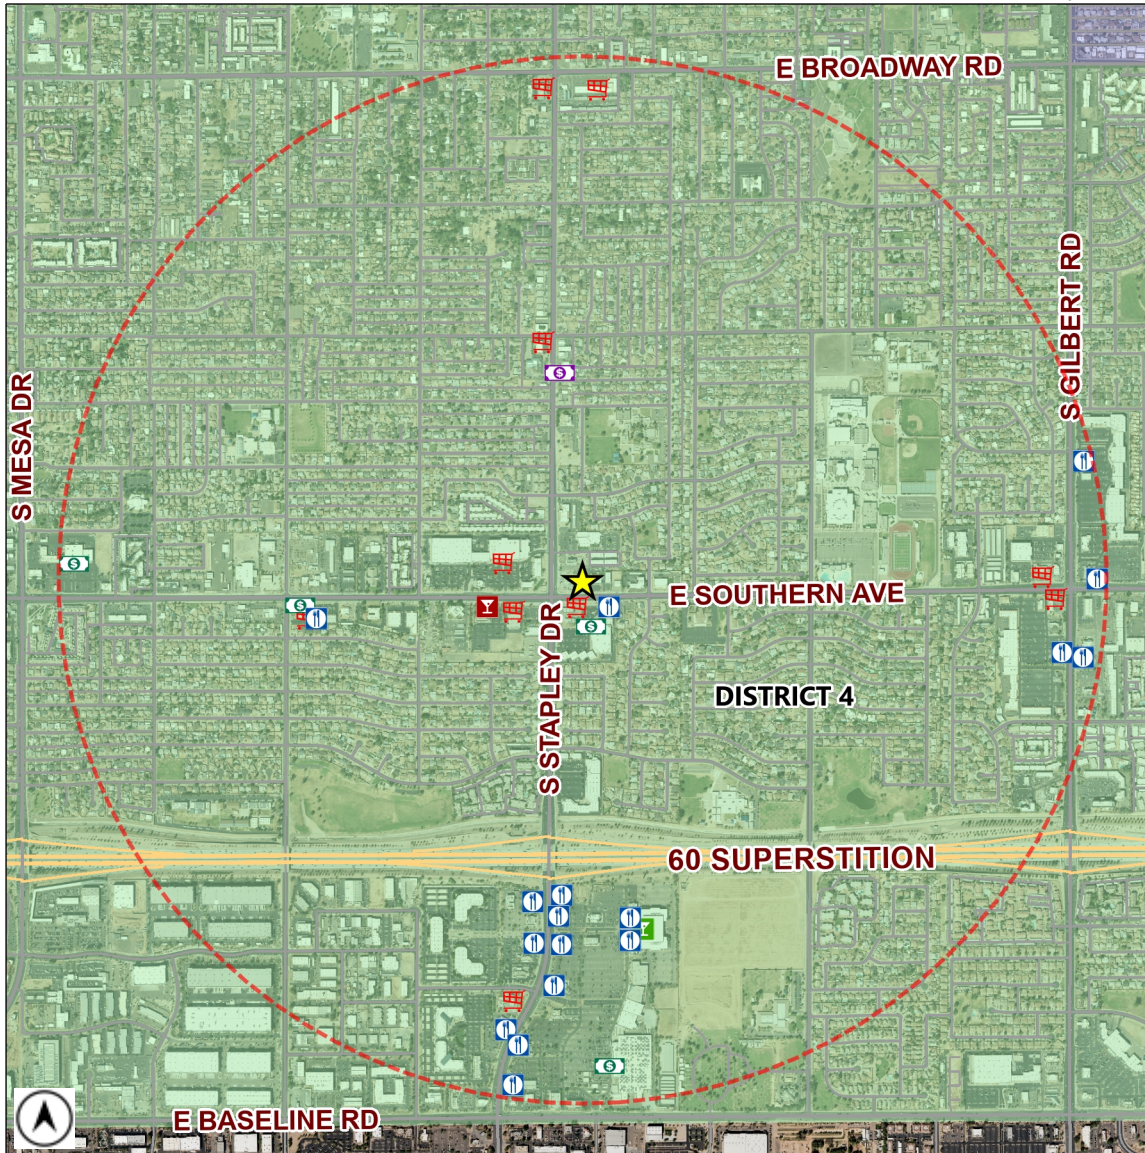

Liquor License Map

City of Mesa Tax & Licensing

Requesting Approval: **★ AW SMOKE SHOP**
1232 E SOUTHERN AVE 4
 License Type: **BEER / WINE STORE (PEND)**
 License Number: **LICA26-24395**

Estimated Population (1 Mile): **21182**
 Source: MAG ACS 2013-2017 5 year data

	BAR	1		CLUB	0		HOTEL-MOTEL	0		MICRO-BREWERY	0
	BAR (PEND)	0		CLUB (PEND)	0		HOTEL-MOTEL (PEND)	0		MICRO-BREWERY (PEND)	0
	BEER / WINE BAR	1		CONVEYANCE	0		IN-STATE PRODUCER	0		RESTAURANT	17
	BEER / WINE BAR (PEND)	0		CONVEYANCE (PEND)	0		IN-STATE PRODUCER (PEND)	0		RESTAURANT (PEND)	0
	BEER / WINE STORE	10		DOMESTIC FARM WINERY	0		LIQUOR STORE	4		WHOLESALE	0
	BEER / WINE STORE (PEND)	0		DOMESTIC FARM WINERY (PEND)	0		LIQUOR STORE (PEND)	0		WHOLESALE (PEND)	0
	BEER / WINE STORE / SAMPLING	0		GOVERNMENT	0		LIQUOR STORE / SAMPLING	1		1 MILE BUFFER	
	BEER / WINE STORE / SAMPLING (PEND)	0		GOVERNMENT (PEND)	0		LIQUOR STORE / SAMPLING (PEND)	0			

Total Count: 34 liquor licenses