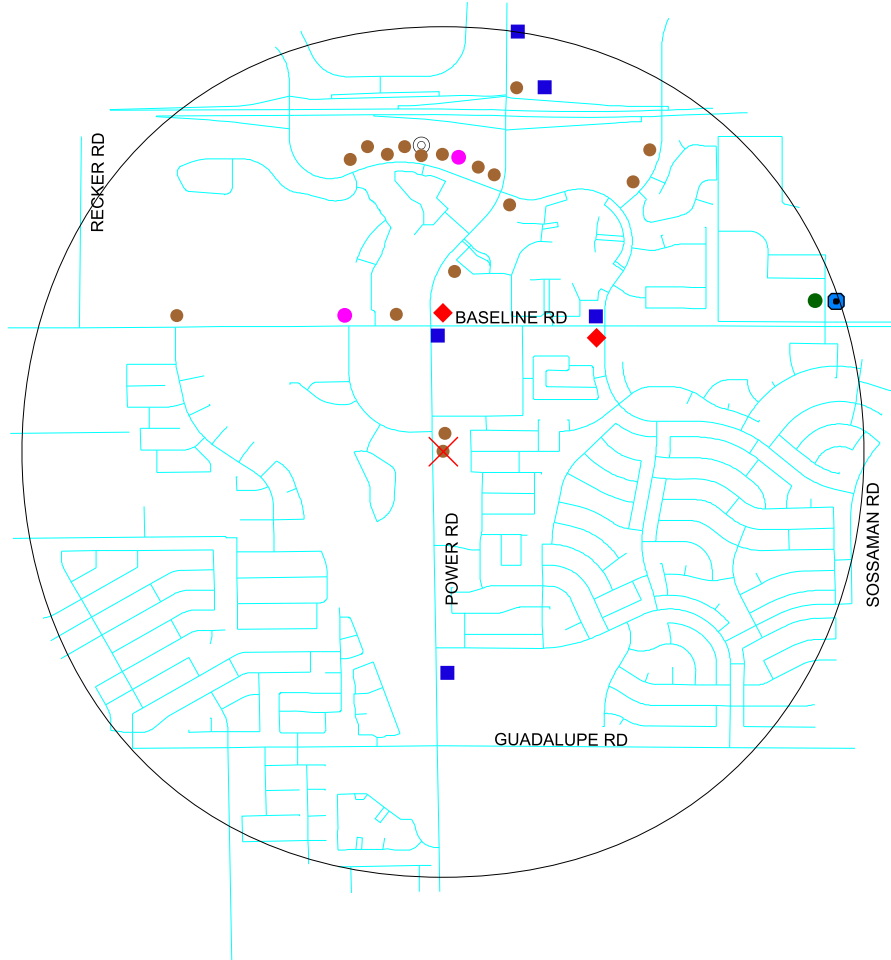

China City Buffet (District #6)

2235 S POWER RD STE 101

Created For: Tax and Licensing
Date: 3/27/12

-  Site Location
- Liquor Licenses
-  BAR
-  BEER / WINE BAR
-  BEER / WINE STORE
-  CLUB
-  LIQUOR STORE
-  RESTAURANT
-  RESTAURANT (PEND)
-  Streets

0  1 Miles

Liquor License Application One Mile Radius Map