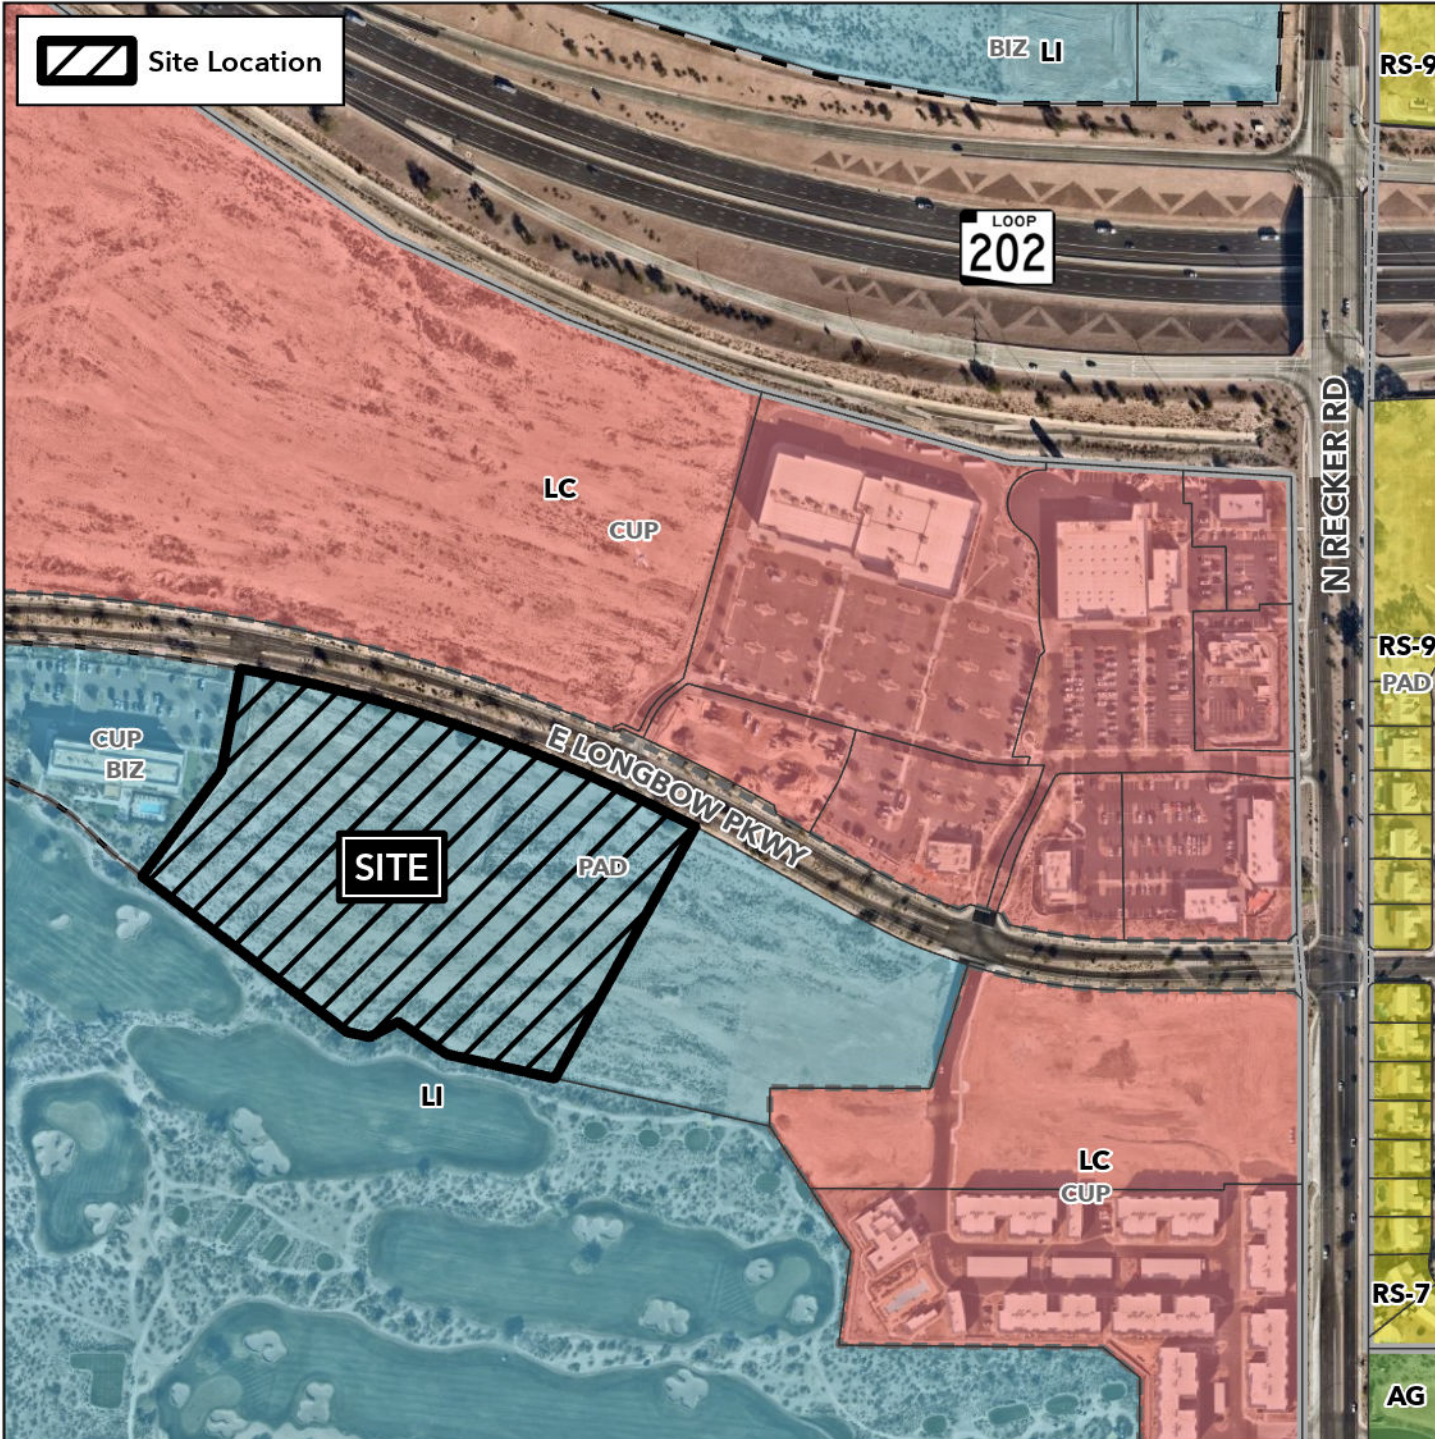

Preliminary Plat Vicinity Map

Case Details

 Site Location

Case:

Longbow Lot 2 Replat
ZON24-00568

Site / Address:

(District 5). 10± acres located approximately 1,180 feet west of the southwest corner of North Recker Road and East Longbow Parkway.