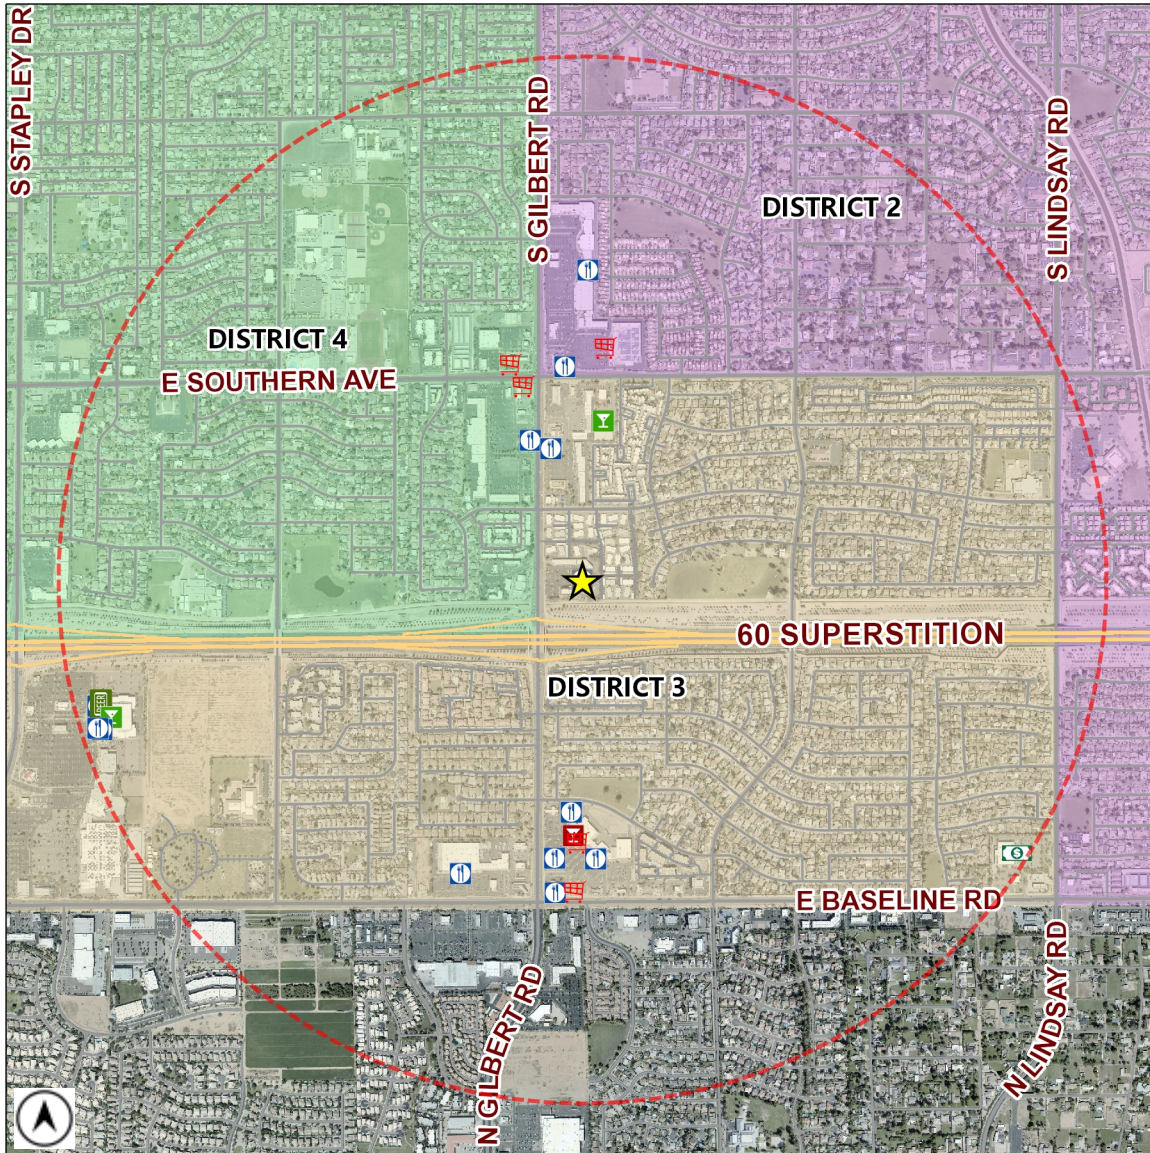

# Liquor License Map

City of Mesa Tax & Licensing

Requesting Approval: ★ **NATIVE GRILL & WINGS**  
 1559 S GILBERT RD  
 License Type: **RESTAURANT (PEND)**  
 License Number: **LICA21-02914**

	BAR	2		CLUB	0		HOTEL-MOTEL	0		MICRO-BREWERY	1
	BAR (PEND)	0		CLUB (PEND)	0		HOTEL-MOTEL (PEND)	0		MICRO-BREWERY (PEND)	0
	BEER / WINE BAR	1		CONVEYANCE	0		IN-STATE PRODUCER	0		RESTAURANT	14
	BEER / WINE BAR (PEND)	0		CONVEYANCE (PEND)	0		IN-STATE PRODUCER (PEND)	0		RESTAURANT (PEND)	0
	BEER / WINE STORE	5		DOMESTIC FARM WINERY	0		LIQUOR STORE	1		WHOLESALE	0
	BEER / WINE STORE (PEND)	0		DOMESTIC FARM WINERY (PEND)	0		LIQUOR STORE (PEND)	0		WHOLESALE (PEND)	0
	BEER / WINE STORE / SAMPLING	0		GOVERNMENT	0		LIQUOR STORE / SAMPLING	0		1 MILE BUFFER	
	BEER / WINE STORE / SAMPLING (PEND)	0		GOVERNMENT (PEND)	0		LIQUOR STORE / SAMPLING (PEND)	0		Total Count: 24 liquor licenses	