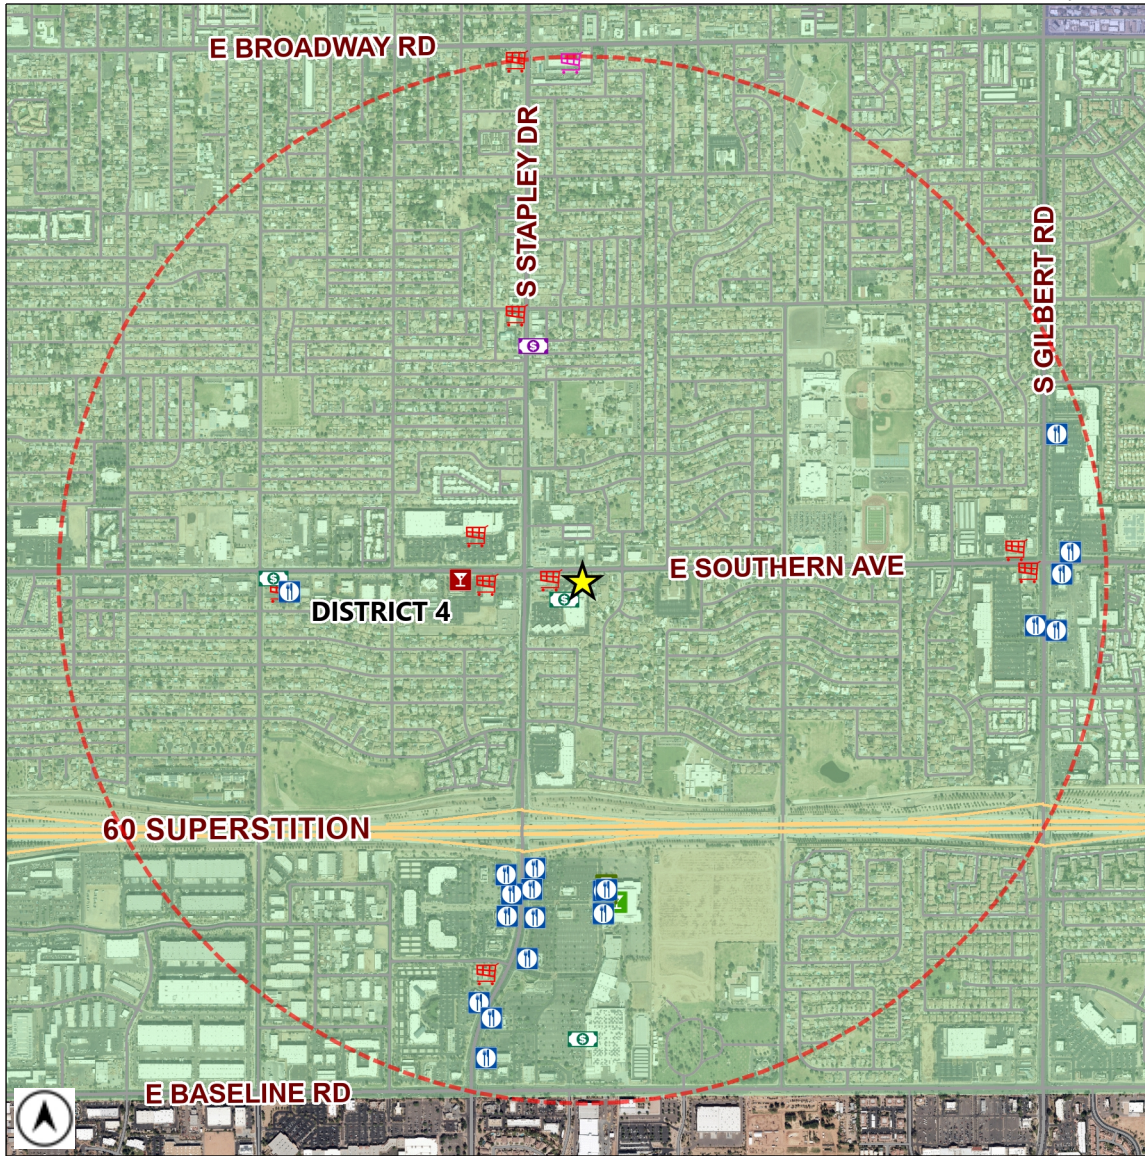

Liquor License Map

City of Mesa Tax & Licensing

Requesting Approval: ★ **TACOS EL PAISA**
1259 E SOUTHERN AVE
 License Type: **RESTAURANT (PEND)**
 License Number: **LICA24-18378**

Estimated Population (1 Mile): **20794**
 Source: MAG ACS 2013-2017 5 year data

	BAR	1		CLUB	0		HOTEL-MOTEL	0		MICRO-BREWERY	1
	BAR (PEND)	0		CLUB (PEND)	0		HOTEL-MOTEL (PEND)	0		MICRO-BREWERY (PEND)	0
	BEER / WINE BAR	1		CONVEYANCE	0		IN-STATE PRODUCER	0		RESTAURANT	19
	BEER / WINE BAR (PEND)	0		CONVEYANCE (PEND)	0		IN-STATE PRODUCER (PEND)	0		RESTAURANT (PEND)	0
	BEER / WINE STORE	9		DOMESTIC FARM WINERY	0		LIQUOR STORE	3		WHOLESALE	0
	BEER / WINE STORE (PEND)	0		DOMESTIC FARM WINERY (PEND)	0		LIQUOR STORE (PEND)	0		WHOLESALE (PEND)	0
	BEER / WINE STORE / SAMPLING	0		GOVERNMENT	0		LIQUOR STORE / SAMPLING	1		1 MILE BUFFER	
	BEER / WINE STORE / SAMPLING (PEND)	1		GOVERNMENT (PEND)	0		LIQUOR STORE / SAMPLING (PEND)	0			

Total Count: 36 liquor licenses