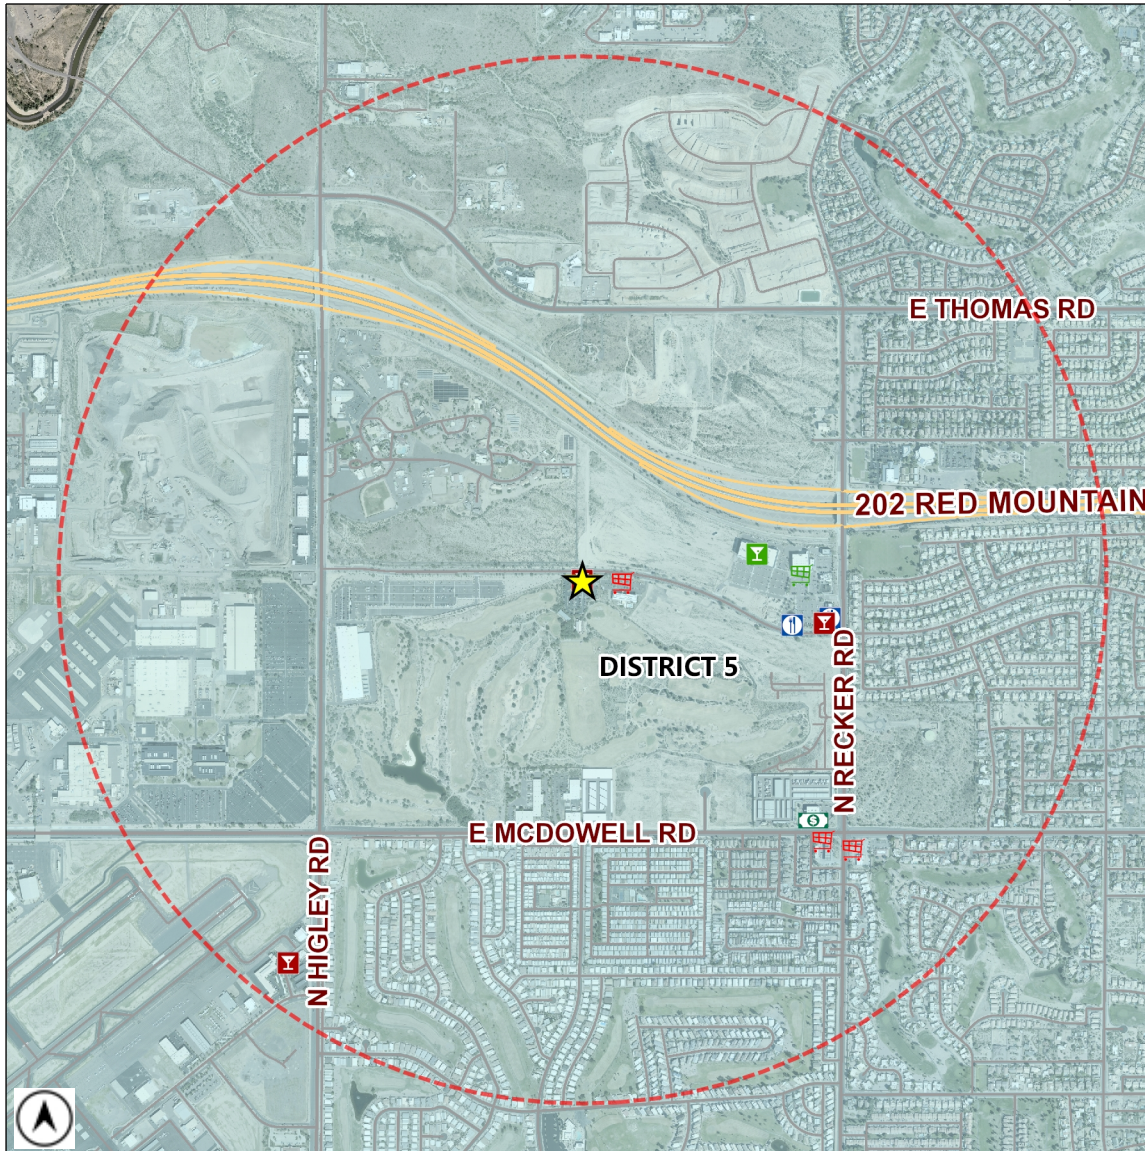

Liquor License Map

City of Mesa Tax & Licensing

Requesting Approval: **★** **Longbow Golf Club (S7)**
5601 E Longbow Pkwy
 License Type: **BEER / WINE BAR (PEND)**
 License Number: **LICA22-06105**

Estimated Population (1 Mile): **4032**
 Source: MAG ACS 2013-2017 5 year data

	BAR	1		CLUB	0		HOTEL-MOTEL	0		MICRO-BREWERY	0
	BAR (PEND)	0		CLUB (PEND)	0		HOTEL-MOTEL (PEND)	0		MICRO-BREWERY (PEND)	0
	BEER / WINE BAR	4		CONVEYANCE	0		IN-STATE PRODUCER	0		RESTAURANT	4
	BEER / WINE BAR (PEND)	0		CONVEYANCE (PEND)	0		IN-STATE PRODUCER (PEND)	0		RESTAURANT (PEND)	1
	BEER / WINE STORE	3		DOMESTIC FARM WINERY	0		LIQUOR STORE	1		WHOLESALE	0
	BEER / WINE STORE (PEND)	1		DOMESTIC FARM WINERY (PEND)	0		LIQUOR STORE (PEND)	0		WHOLESALE (PEND)	0
	BEER / WINE STORE / SAMPLING	1		GOVERNMENT	0		LIQUOR STORE / SAMPLING	0		1 MILE BUFFER	
	BEER / WINE STORE / SAMPLING (PEND)	0		GOVERNMENT (PEND)	0		LIQUOR STORE / SAMPLING (PEND)	0			

Total Count: 16 liquor licenses