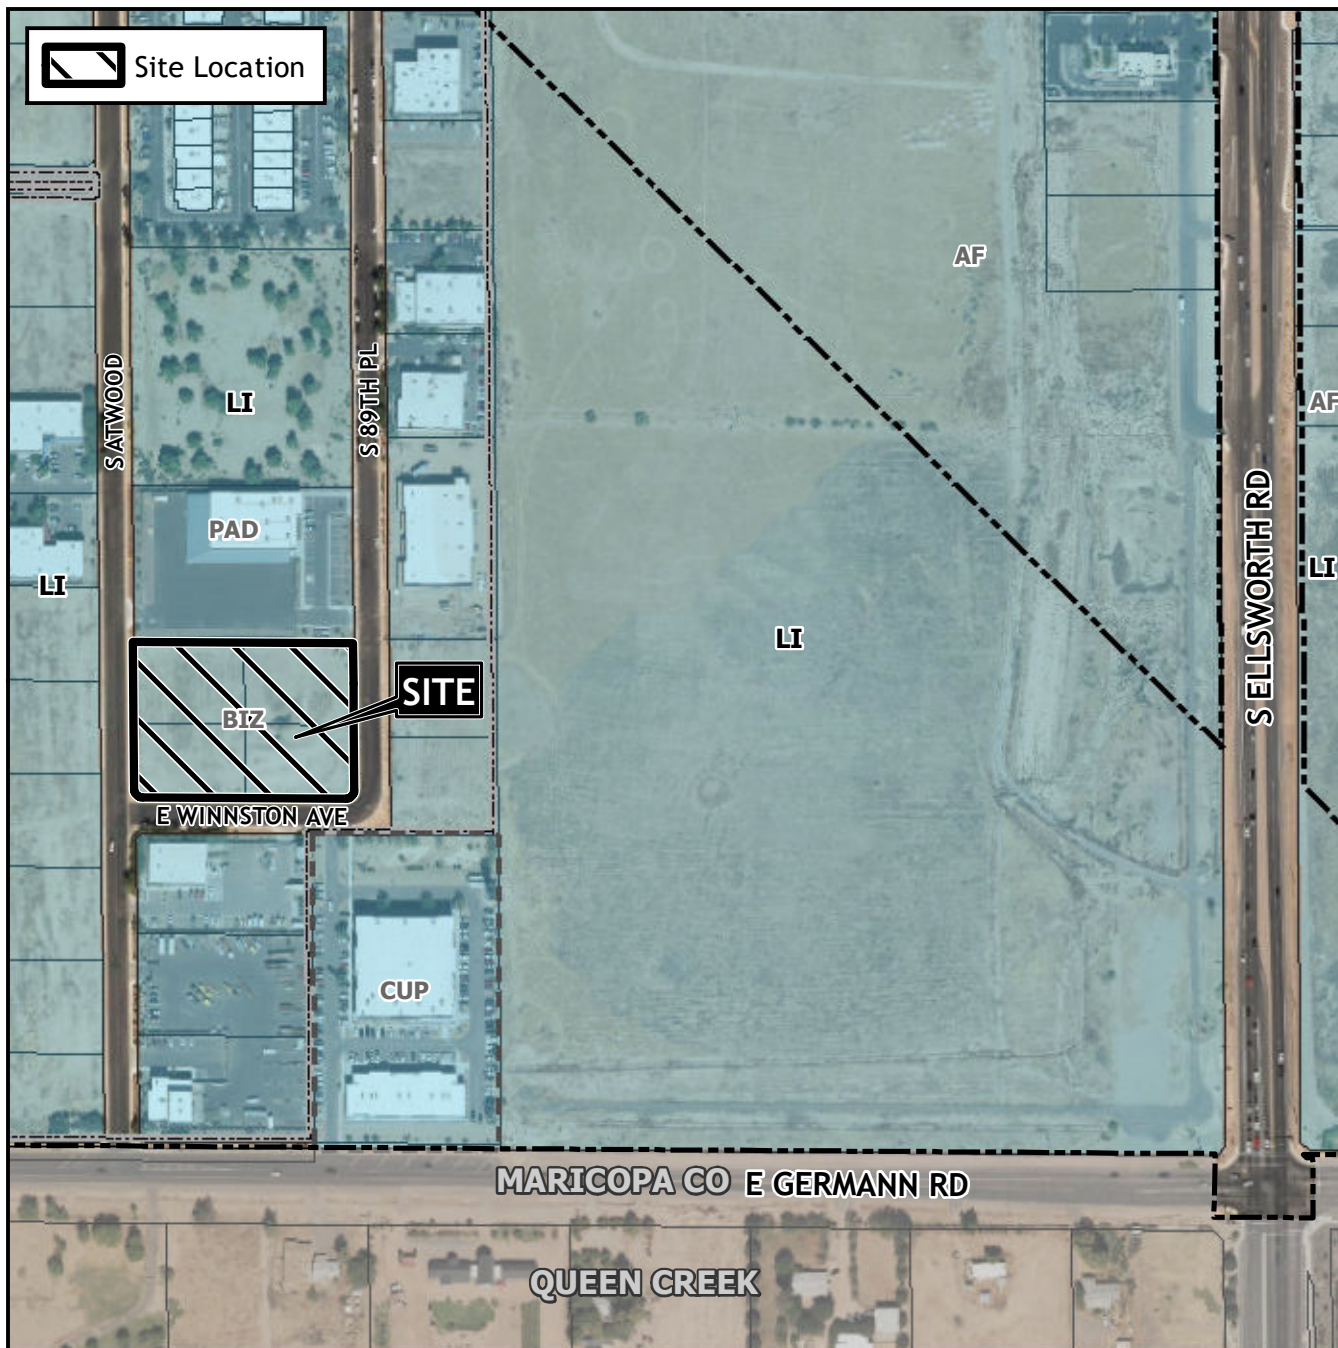

Design Review Vicinity Map: DRB24-00276

Case Details

Case:

DRB24-00276

Site / Address:

(District 6). Within the 7400 block of South 89th Place (west side), within the 8900 block of East Winnston Avenue (north side), and within the 7400 block of South Atwood (east side). Located west of Ellsworth Road and north of Germann Road. (2± acres).