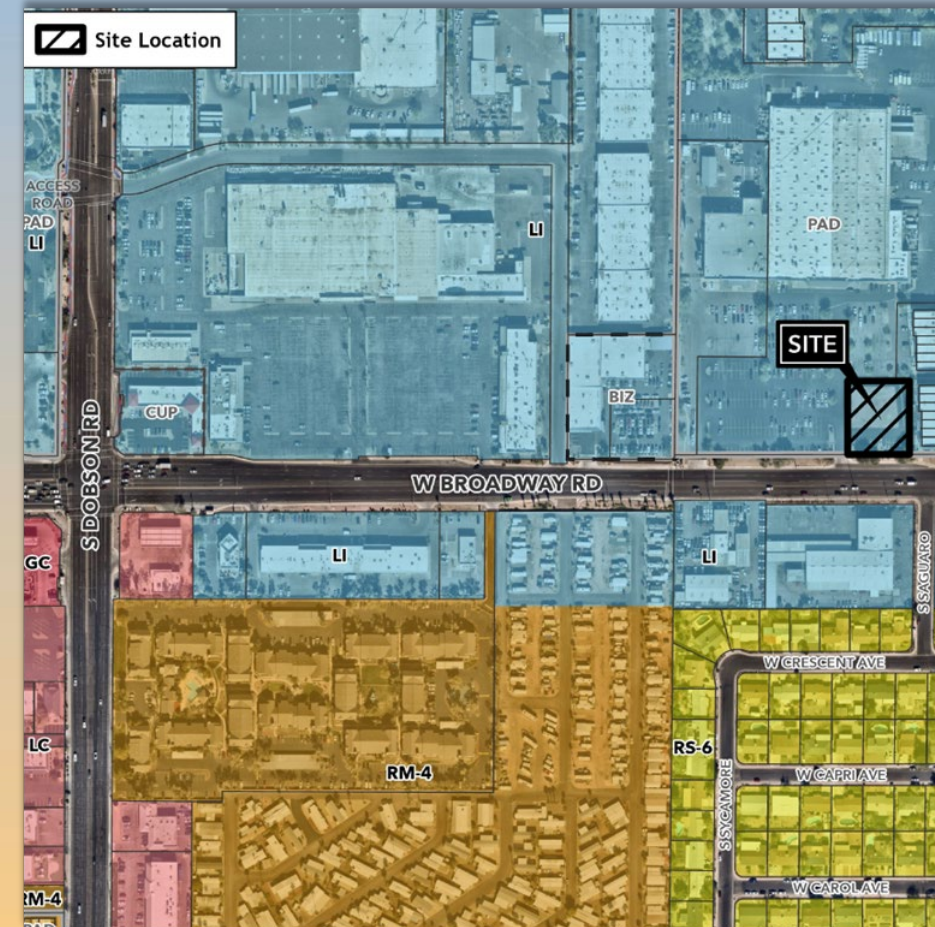

# Location

- North side of Broadway Road
- East of Dobson Road

## West Main Street Sub-Area Plan

- Consistent with the Industrial Corridor of the West Main Street Area Plan by supporting infill and redevelopment of the area

# Zoning

- Light Industrial with a Planned Area Development Overlay (LI-PAD)
- Place of Worship is an allowed use

# Site Photo

Looking North from Broadway Road