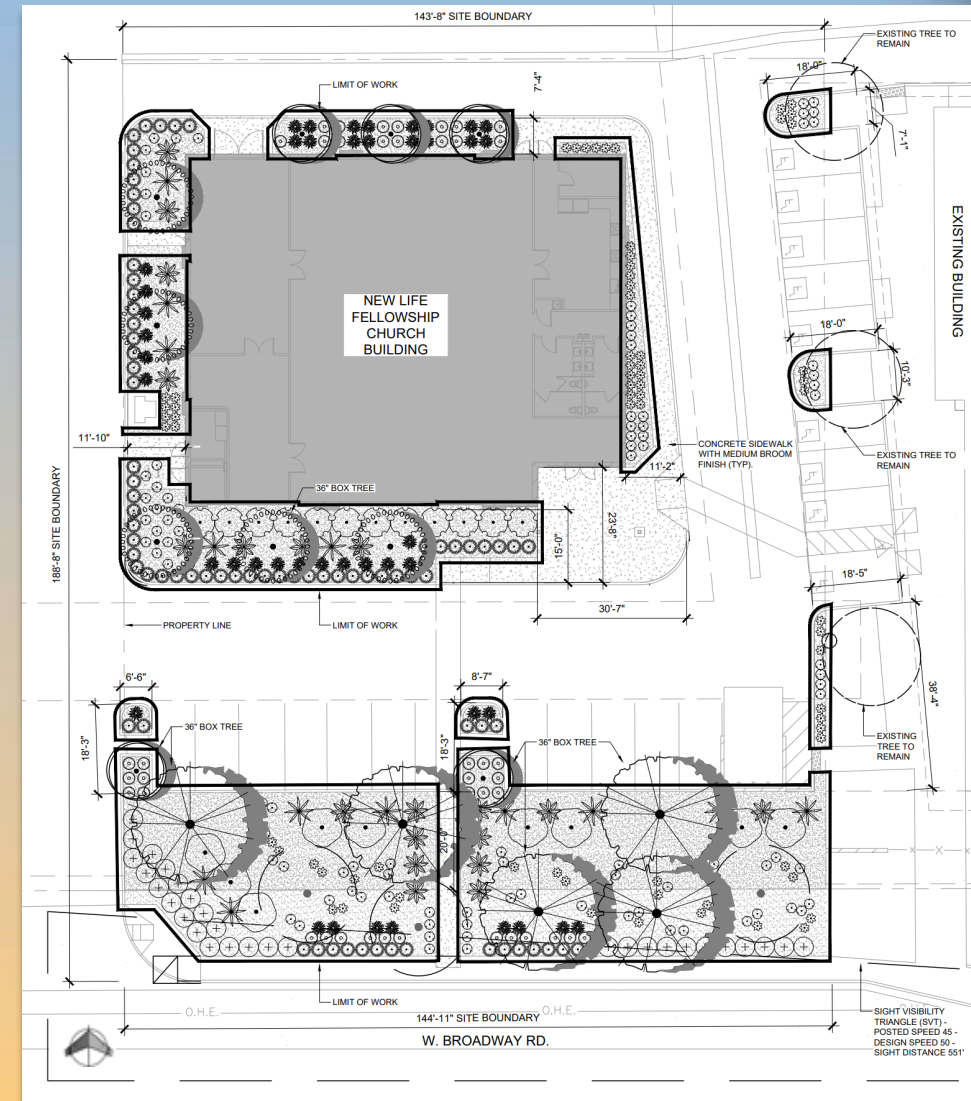

# Request

- Site Plan Review
- To allow for a 6,421 square foot Place of Worship

# Site Plan

- 6,421 sq. ft. building
- Parking spaces shared with group industrial development
- Access from Broadway Road from the southwest through shared drive

# Landscape Plan

PLANT SCHEDULE					
SYMBOL	QTY	BOTANICAL / COMMON NAME	SIZE	CAL	REMARKS
<b>TREES</b>					
	5	Acacia aneura Mulga	(3) 24" box (2) 36" box	Cal 1.0"	25 s.f. each
	5	Chilopsis linearis Desert Willow	(4) 24" box (1) 36" box	Cal 1.0"	25 s.f. each
	3	Existing Mesquite Tree	-		50 s.f. each
	5	Prosopis glandulosa "Thornless AZT" Thornless Honey Mesquite	36" box Multi-trunk	Cal 2.0"	50 s.f. each
SYMBOL	QTY	BOTANICAL / COMMON NAME	SIZE	REMARKS	
<b>SHRUBS</b>					
	19	Bougainvillea x "Torch Glow" Torch Glow Bush Bougainvillea	5 gal	Can Full	50 s.f. each
	9	Caesalpinia pulcherrima Red Bird Of Paradise	5 gal	Can Full	50 s.f. each
	12	Tecoma x "Sparky" Sparky Yellow Bells	15 gal		50 s.f. each
<b>ACCENTS</b>					
	97	Euphorbia rigida Gopher Plant	5 gal	Can Full	10 s.f. each
	13	Hesperaloe funifera Giant Hesperaloe	5 gal	Can Full	25 s.f. each
	44	Hesperaloe parviflora Red Yucca	5 gal	Can Full	25 s.f. each
	78	Muhlenbergia capillaris "Lenca" Regal Mist® Pink Muhly Grass	5 gal		10 s.f. each
<b>GROUNDCOVERS AND PERENNIALS</b>					
	41	Convolvulus cneorum Bush Morning Glory	1 gal	Can Full	5 s.f. each
	30	Lantana camara "New Gold" New Gold Lantana	1 gal	Can Full	25 s.f. each
	72	Ruellia brittoniana "Katie" Katie's Ruellia	1 gal	Can Full	25 s.f. each
SYMBOL	QTY	BOTANICAL / COMMON NAME	TYPE/SIZE	REMARKS	
	7,139 sf	Palo Verde Brown Granite	1/2" Screened	2" Deep	
<b>MISCELLANEOUS</b>					