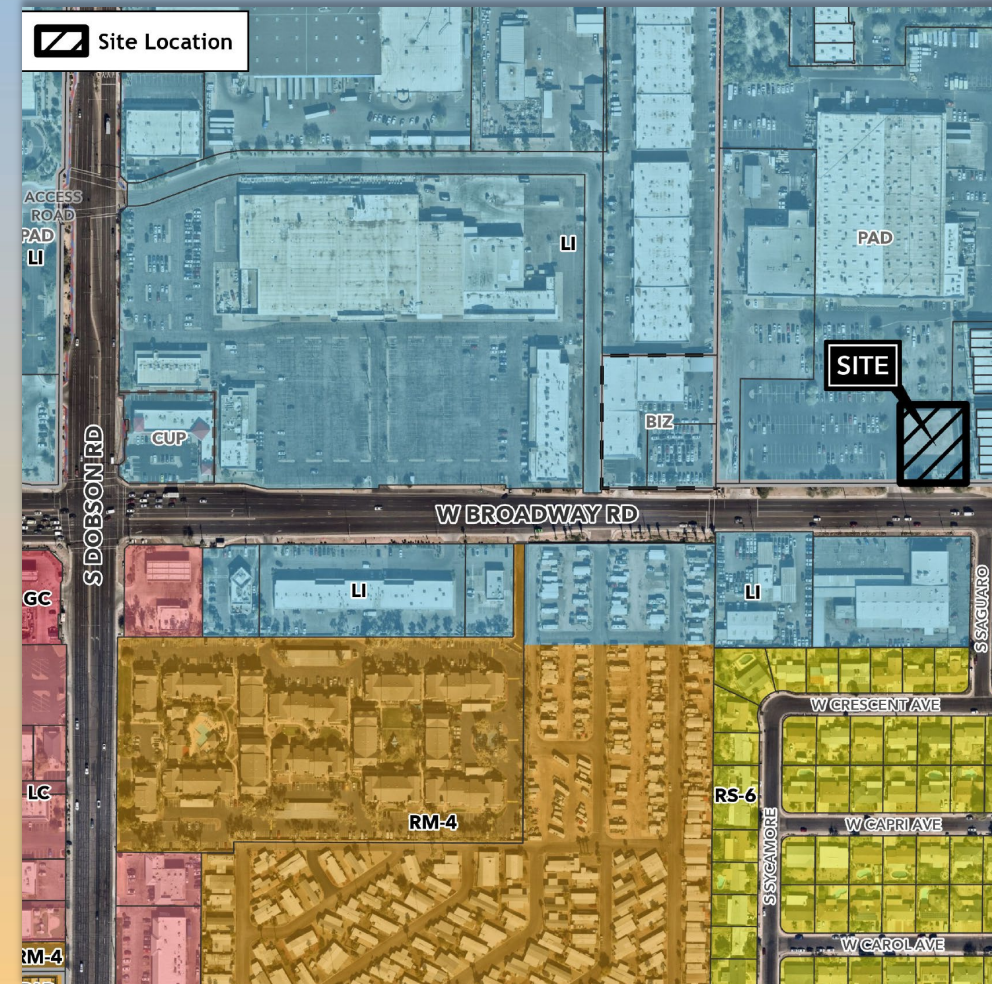

# Request

- Site Plan Review
- To allow for a 6,421 square foot Place of Worship

# Location

- North side of Broadway Road
- East of Dobson Road

# Zoning

- Light Industrial with a Planned Area Development Overlay (LI-PAD)
- Place of Worship is an allowed use