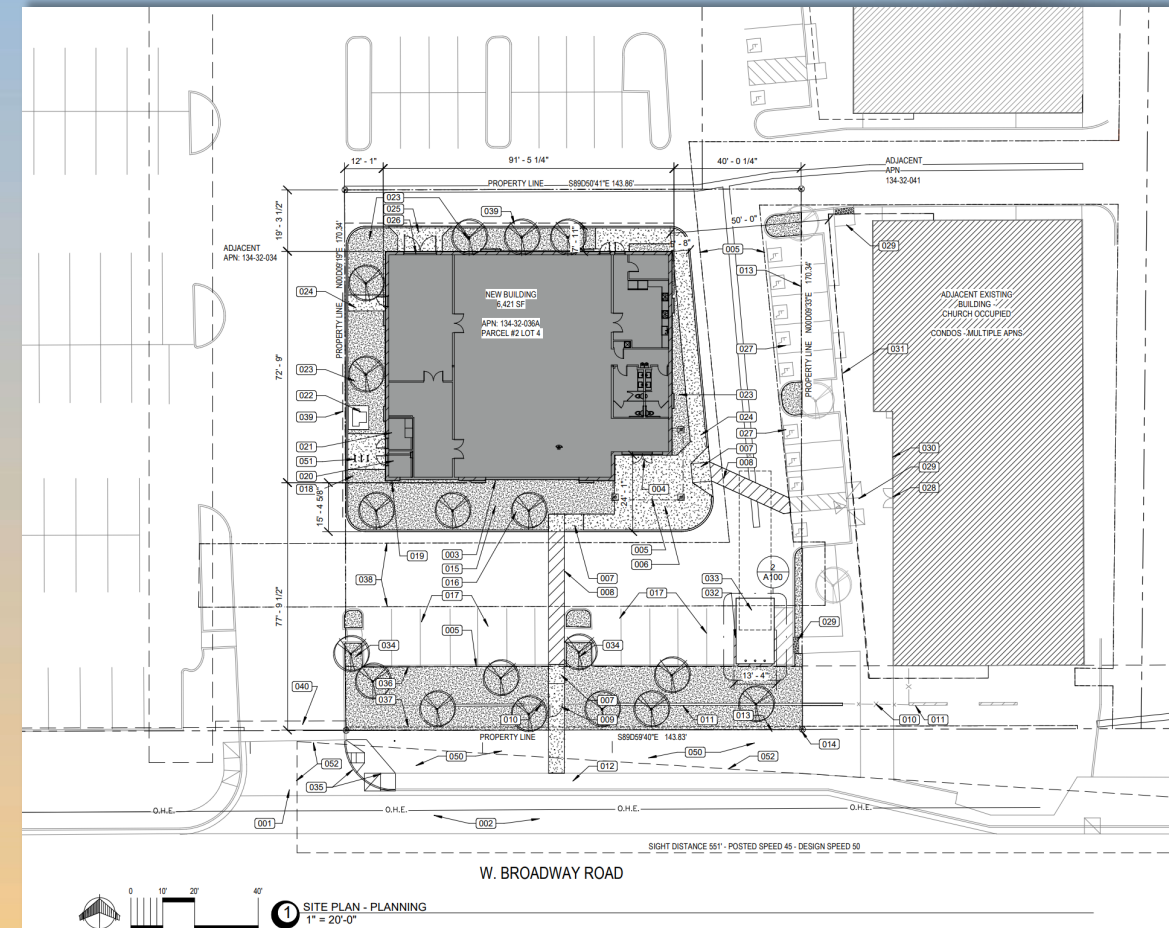

# Request

- Site Plan Review
- To allow for a 6,421 square foot Place of Worship

# Zoning

- Light Industrial with a Planned Area Development Overlay (LI-PAD)
- Place of Worship is an allowed use

# Site Plan

- 6,421 sq. ft. building
- Parking spaces shared with group industrial development
- Access from Broadway Road from the southwest through shared drive