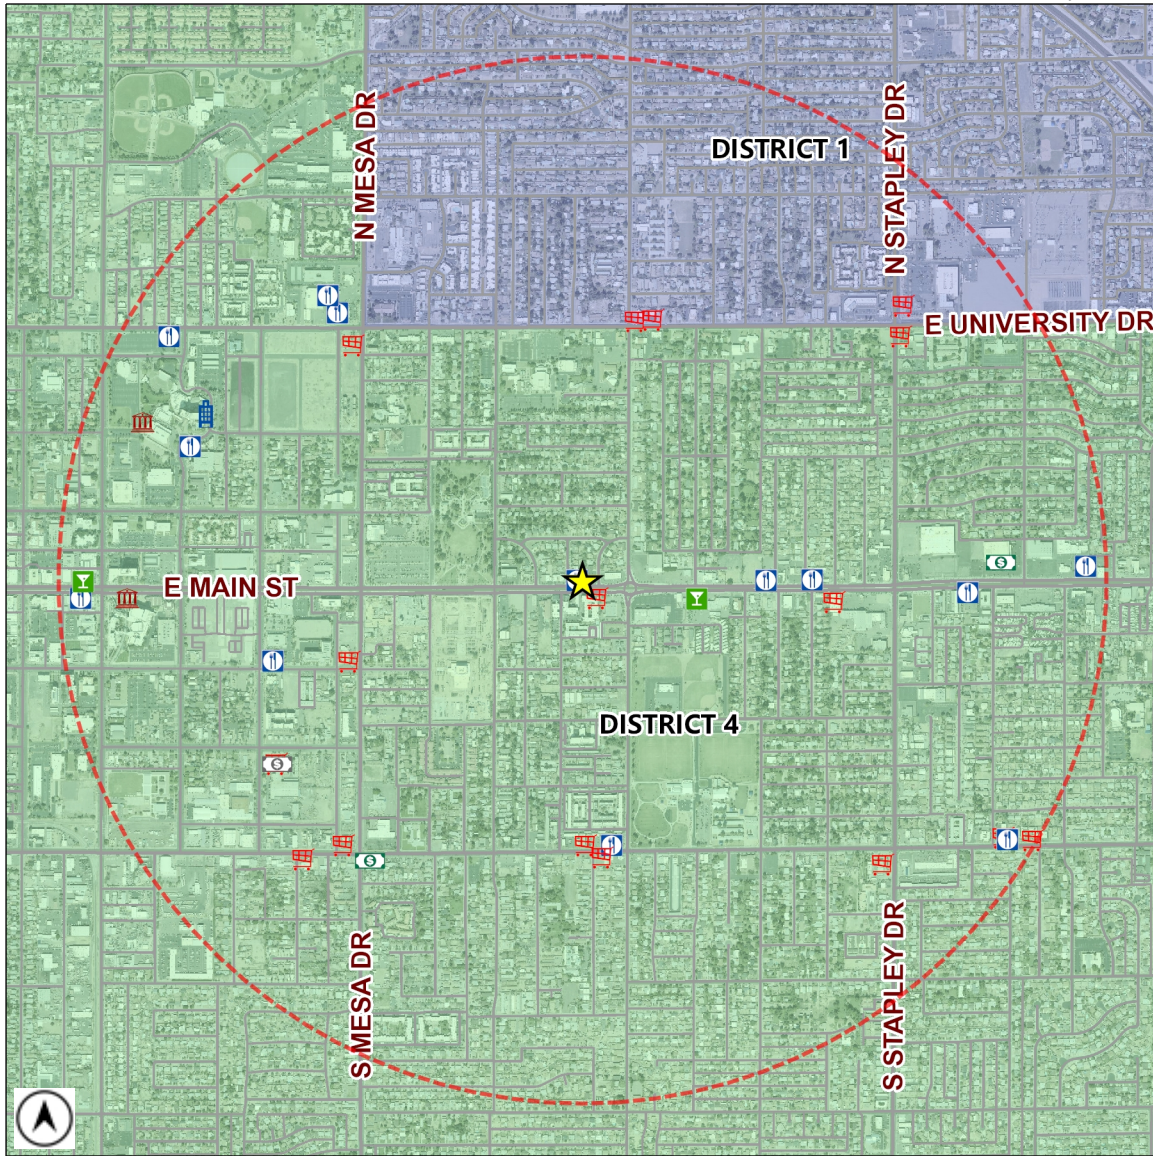

Liquor License Map

City of Mesa Tax & Licensing

Requesting Approval: **★ MAIN STREET MART**
714 E MAIN ST
 License Type: **BEER / WINE STORE (PEND)**
 License Number: **LICA22-05105**

Estimated Population (1 Mile): **22910**
 Source: MAG ACS 2013-2017 5 year data

	BAR	2		CLUB	0		HOTEL-MOTEL	1		MICRO-BREWERY	0
	BAR (PEND)	0		CLUB (PEND)	0		HOTEL-MOTEL (PEND)	0		MICRO-BREWERY (PEND)	0
	BEER / WINE BAR	0		CONVEYANCE	0		IN-STATE PRODUCER	0		RESTAURANT	13
	BEER / WINE BAR (PEND)	0		CONVEYANCE (PEND)	0		IN-STATE PRODUCER (PEND)	0		RESTAURANT (PEND)	0
	BEER / WINE STORE	16		DOMESTIC FARM WINERY	0		LIQUOR STORE	2		WHOLESALE	0
	BEER / WINE STORE (PEND)	0		DOMESTIC FARM WINERY (PEND)	0		LIQUOR STORE (PEND)	1		WHOLESALE (PEND)	0
	BEER / WINE STORE / SAMPLING	0		GOVERNMENT	2		LIQUOR STORE / SAMPLING	0		1 MILE BUFFER	
	BEER / WINE STORE / SAMPLING (PEND)	0		GOVERNMENT (PEND)	0		LIQUOR STORE / SAMPLING (PEND)	0			

Total Count: 37 liquor licenses