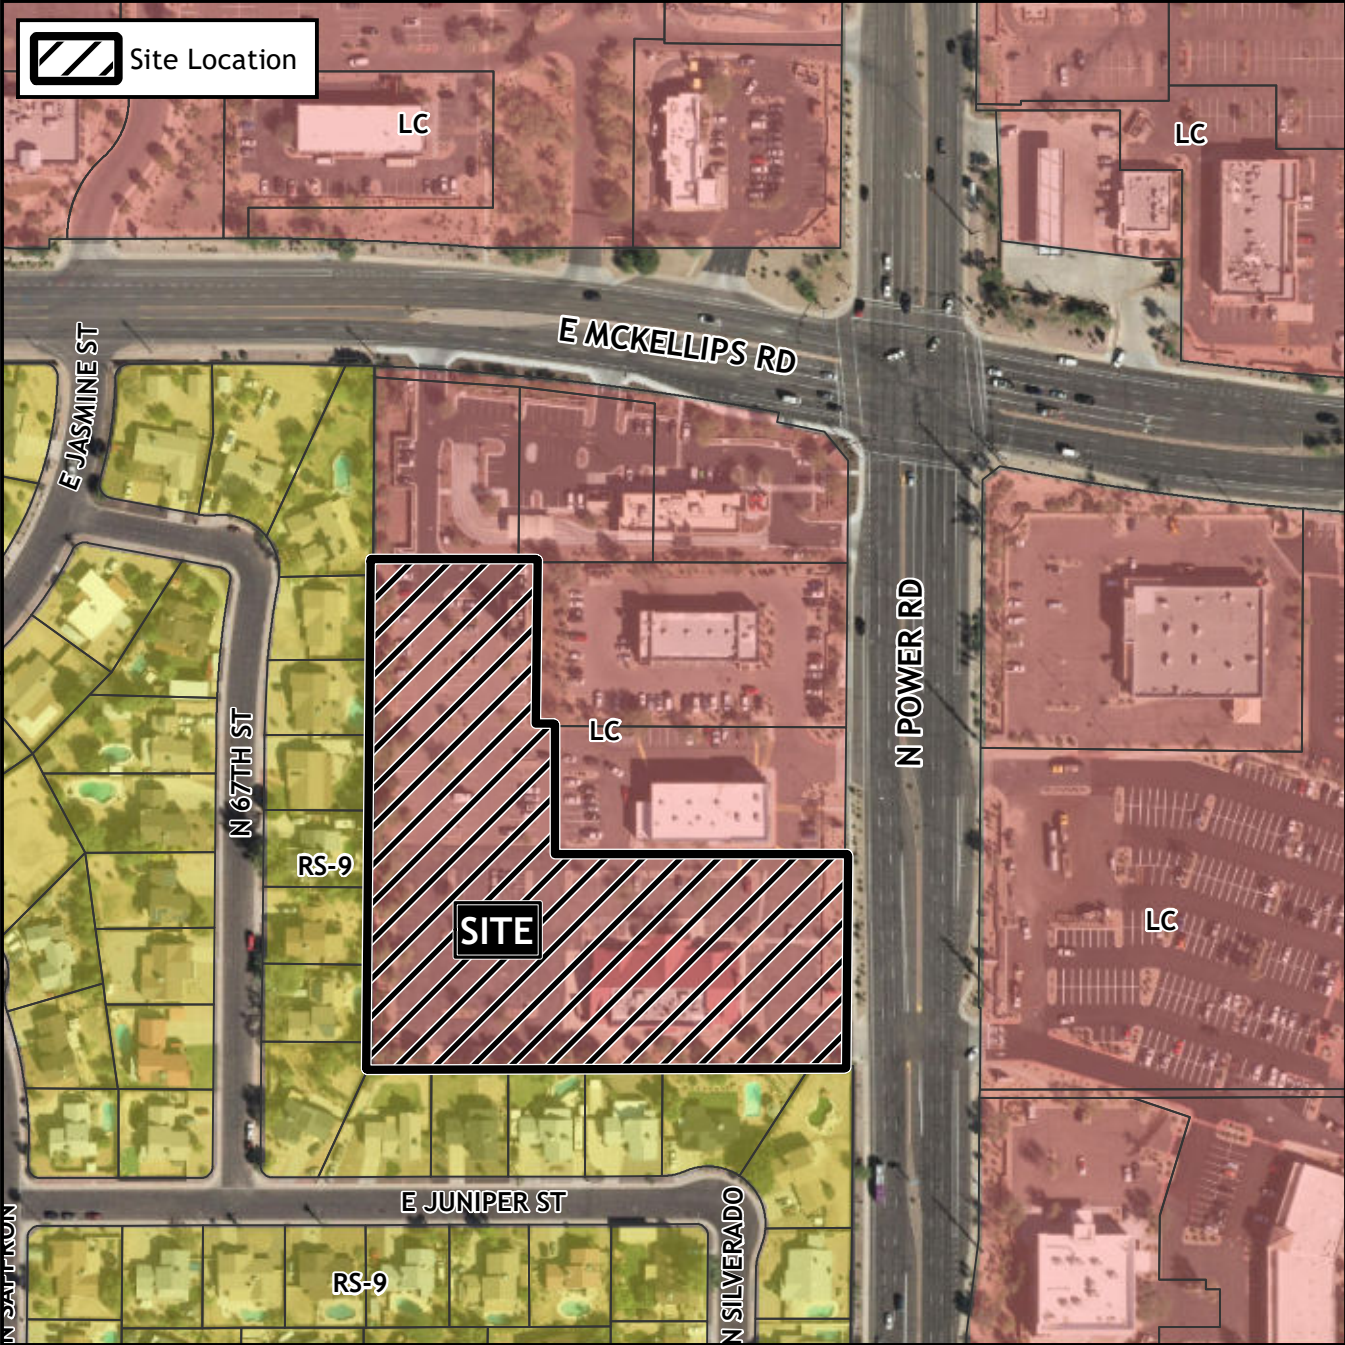

Preliminary Plat Vicinity Map

 Site Location

Case Details

Project:
1868 N Power Rd
ZON23-00923

Site / Address:
(District 5). Within the 1800 and 1900 blocks of North Power Road (west side). Located south of Mckellips Road on the west side of Power Road. (3.8± acres).