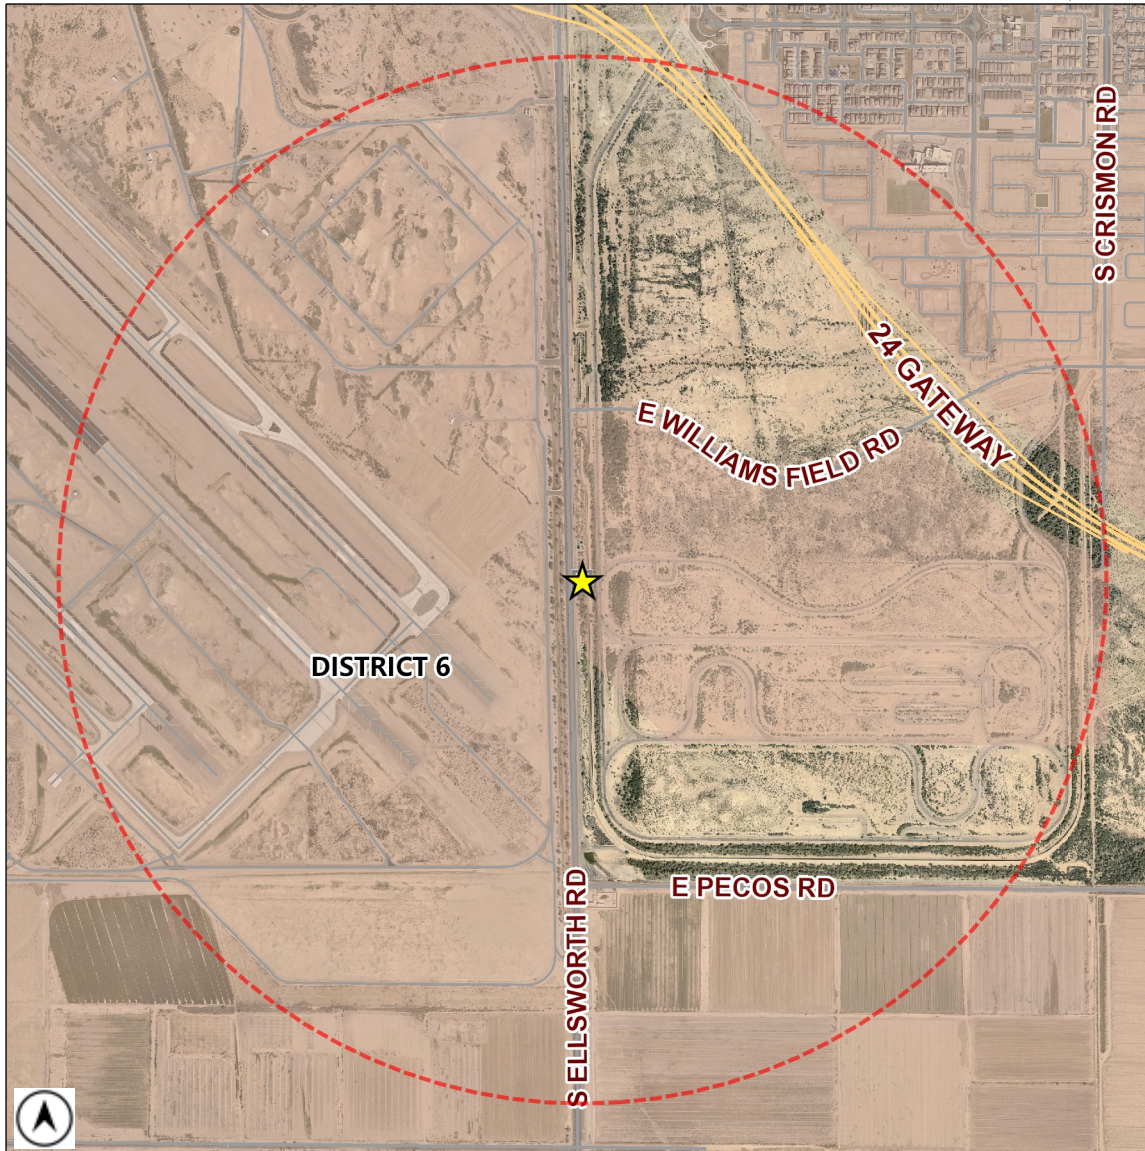

Liquor License Map

City of Mesa Tax & Licensing

Requesting Approval: ★ **LEGACY SPORTS USA**
6321 S ELLSWORTH RD
 License Type: **BAR (PEND)**
 License Number: **LICA21-03171**

Estimated Population (1 Mile): **407**
 Source: MAG ACS 2013-2017 5 year data