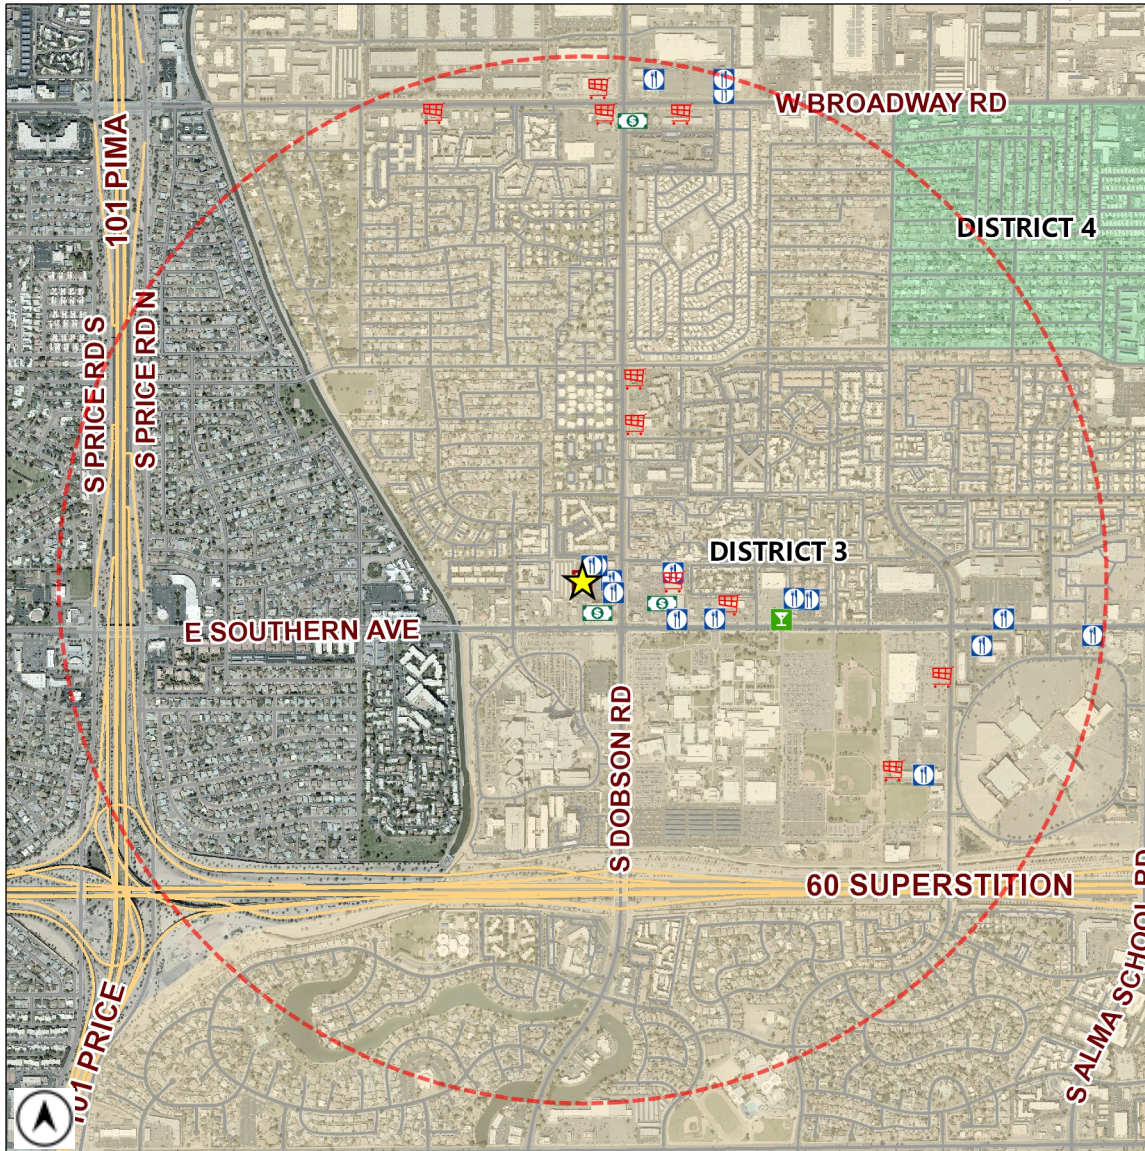

# Liquor License Map

City of Mesa Tax & Licensing

Requesting Approval: **★ BEST HONG KONG DINING**  
**1116 S DOBSON RD 123-124**

License Type: **BEER / WINE BAR (PEND)**

License Number: **LICA21-03177**

Estimated Population (1 Mile): **23718**  
 Source: MAG ACS 2013-2017 5 year data

	BAR	1		CLUB	0		HOTEL-MOTEL	0		MICRO-BREWERY	0
	BAR (PEND)	0		CLUB (PEND)	0		HOTEL-MOTEL (PEND)	0		MICRO-BREWERY (PEND)	0
	BEER / WINE BAR	1		CONVEYANCE	0		IN-STATE PRODUCER	0		RESTAURANT	16
	BEER / WINE BAR (PEND)	0		CONVEYANCE (PEND)	0		IN-STATE PRODUCER (PEND)	0		RESTAURANT (PEND)	0
	BEER / WINE STORE	10		DOMESTIC FARM WINERY	0		LIQUOR STORE	3		WHOLESALE	0
	BEER / WINE STORE (PEND)	0		DOMESTIC FARM WINERY (PEND)	0		LIQUOR STORE (PEND)	0		WHOLESALE (PEND)	0
	BEER / WINE STORE / SAMPLING	0		GOVERNMENT	0		LIQUOR STORE / SAMPLING	0		1 MILE BUFFER	
	BEER / WINE STORE / SAMPLING (PEND)	0		GOVERNMENT (PEND)	0		LIQUOR STORE / SAMPLING (PEND)	0			

Total Count: 31 liquor licenses