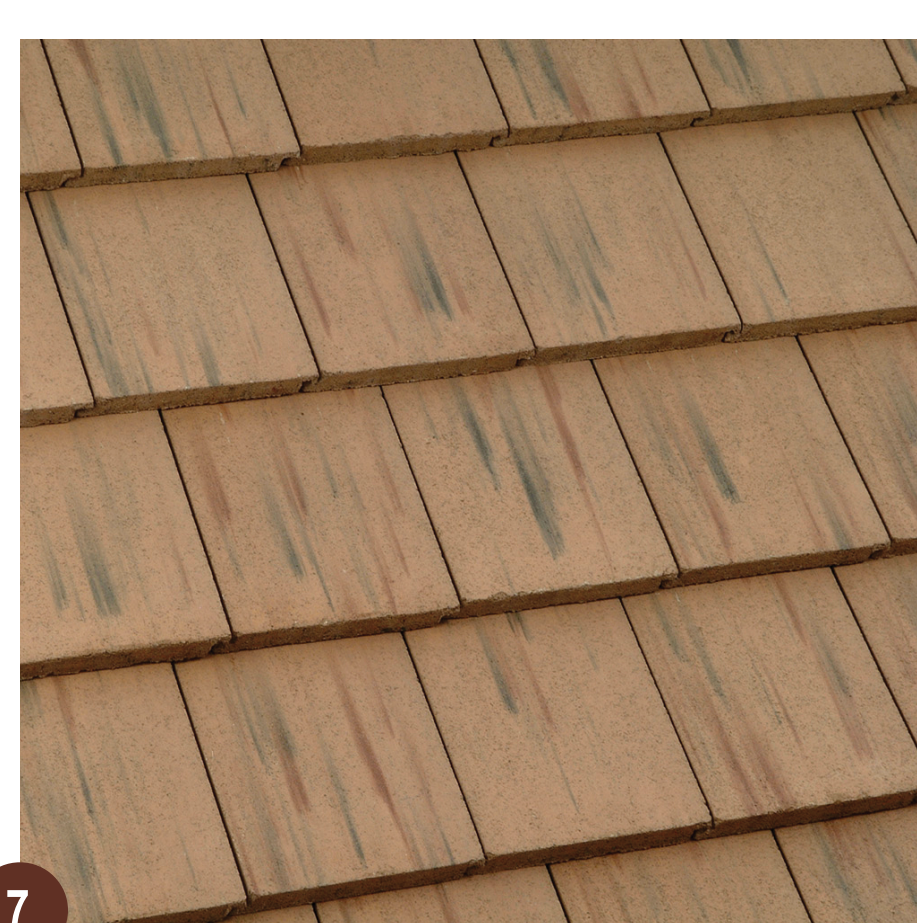

STUCCO - A  
STUCCO  
COLOR:  
PACER WHITE  
SW 6098  
TEXTURE:  
CAT FACES

STUCCO - B  
STUCCO  
COLOR:  
RYEGRASS  
SW 6423  
TEXTURE:  
SAND

STUCCO - C  
STUCCO  
COLOR:  
TOASTY  
SW 6095  
TEXTURE:  
CAT FACES

STUCCO - D  
STUCCO  
COLOR:  
TONY TAUPE  
SW 7038  
TEXTURE:  
SAND

BRICK VENEER  
STYLE:  
TUNDRA  
COLOR:  
LATIGO

WOODTONE  
FIBER CEMENT BOARD  
STYLE:  
LAP SIDING AND  
LINTEL  
COLOR:  
SUMMER WHEAT  
TEXTURE:  
CEDAR MILL  
NOTE:  
NATURAL WOOD  
STAINED TO MATCH

CONCRETE TILE ROOFING  
STYLE:  
FLAT BELAIRE  
COLOR:  
WEATHERED TERRACOTTA  
FLASHED  
TEXTURE:  
SMOOTH

METAL COPING  
COLOR:  
ANEW GRAY  
SW 7030  
TEXTURE:  
SMOOTH

FIBER CEMENT BOARD  
FACIA  
COLOR:  
IRON ORE  
SW 7069  
TEXTURE:  
SMOOTH

BALCONIES AND  
METAL ACCENTS  
HORIZONTAL  
GUARDRAIL  
COLOR:  
TRICORN BLACK  
SW 6258

PERFORATED PANEL  
BALCONIES AND  
SCREENING  
COLOR:  
REYNARD  
SW 6348  
TEXTURE:  
SMOOTH

APARTMENT WINDOWS  
VINYL FRAME  
COLOR:  
WHITE