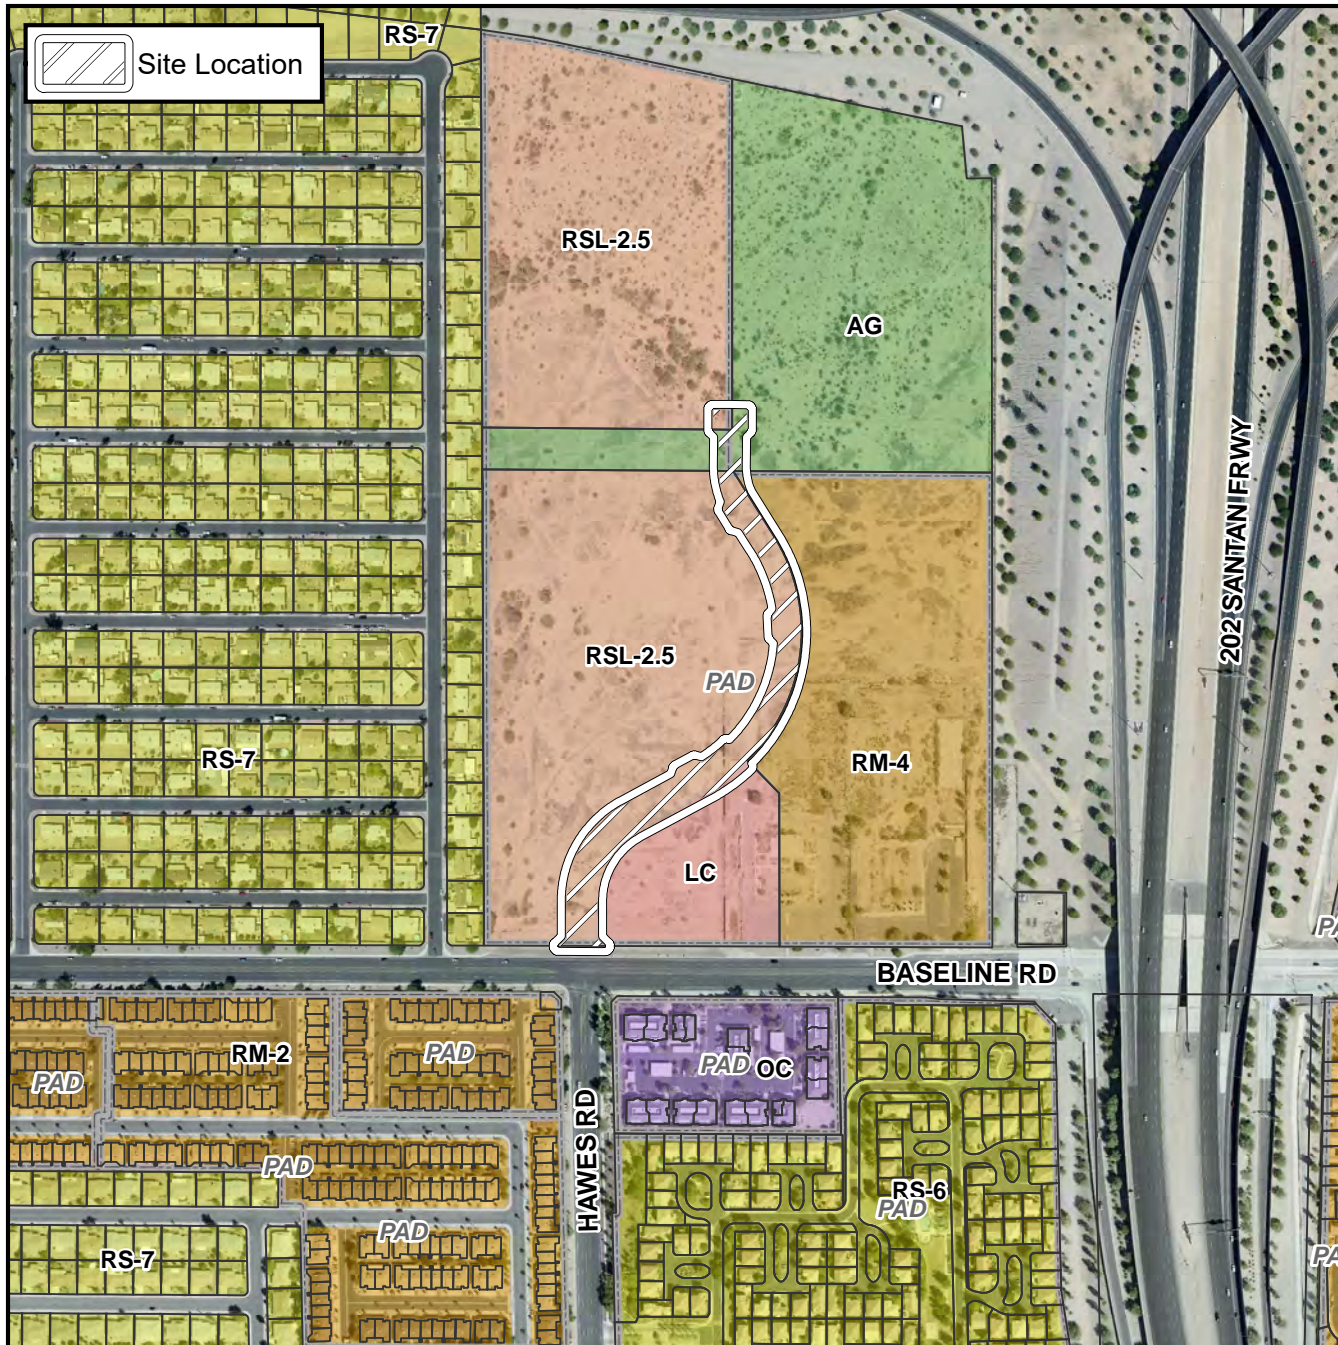

Map of Dedication Vicinity Map

Case Details

Project:

Map of Dedication for South Channing

Language:

“Map of Dedication for South Channing”. (District 6). The 1700-1900 blocks of South Channing. Located on the north side of Baseline Road west of the 202 Santan Freeway. (2.70 ± acres). Baseline Mesa, LLC, Developer; Jesse Boyd, EPS Group Inc., Surveyor.