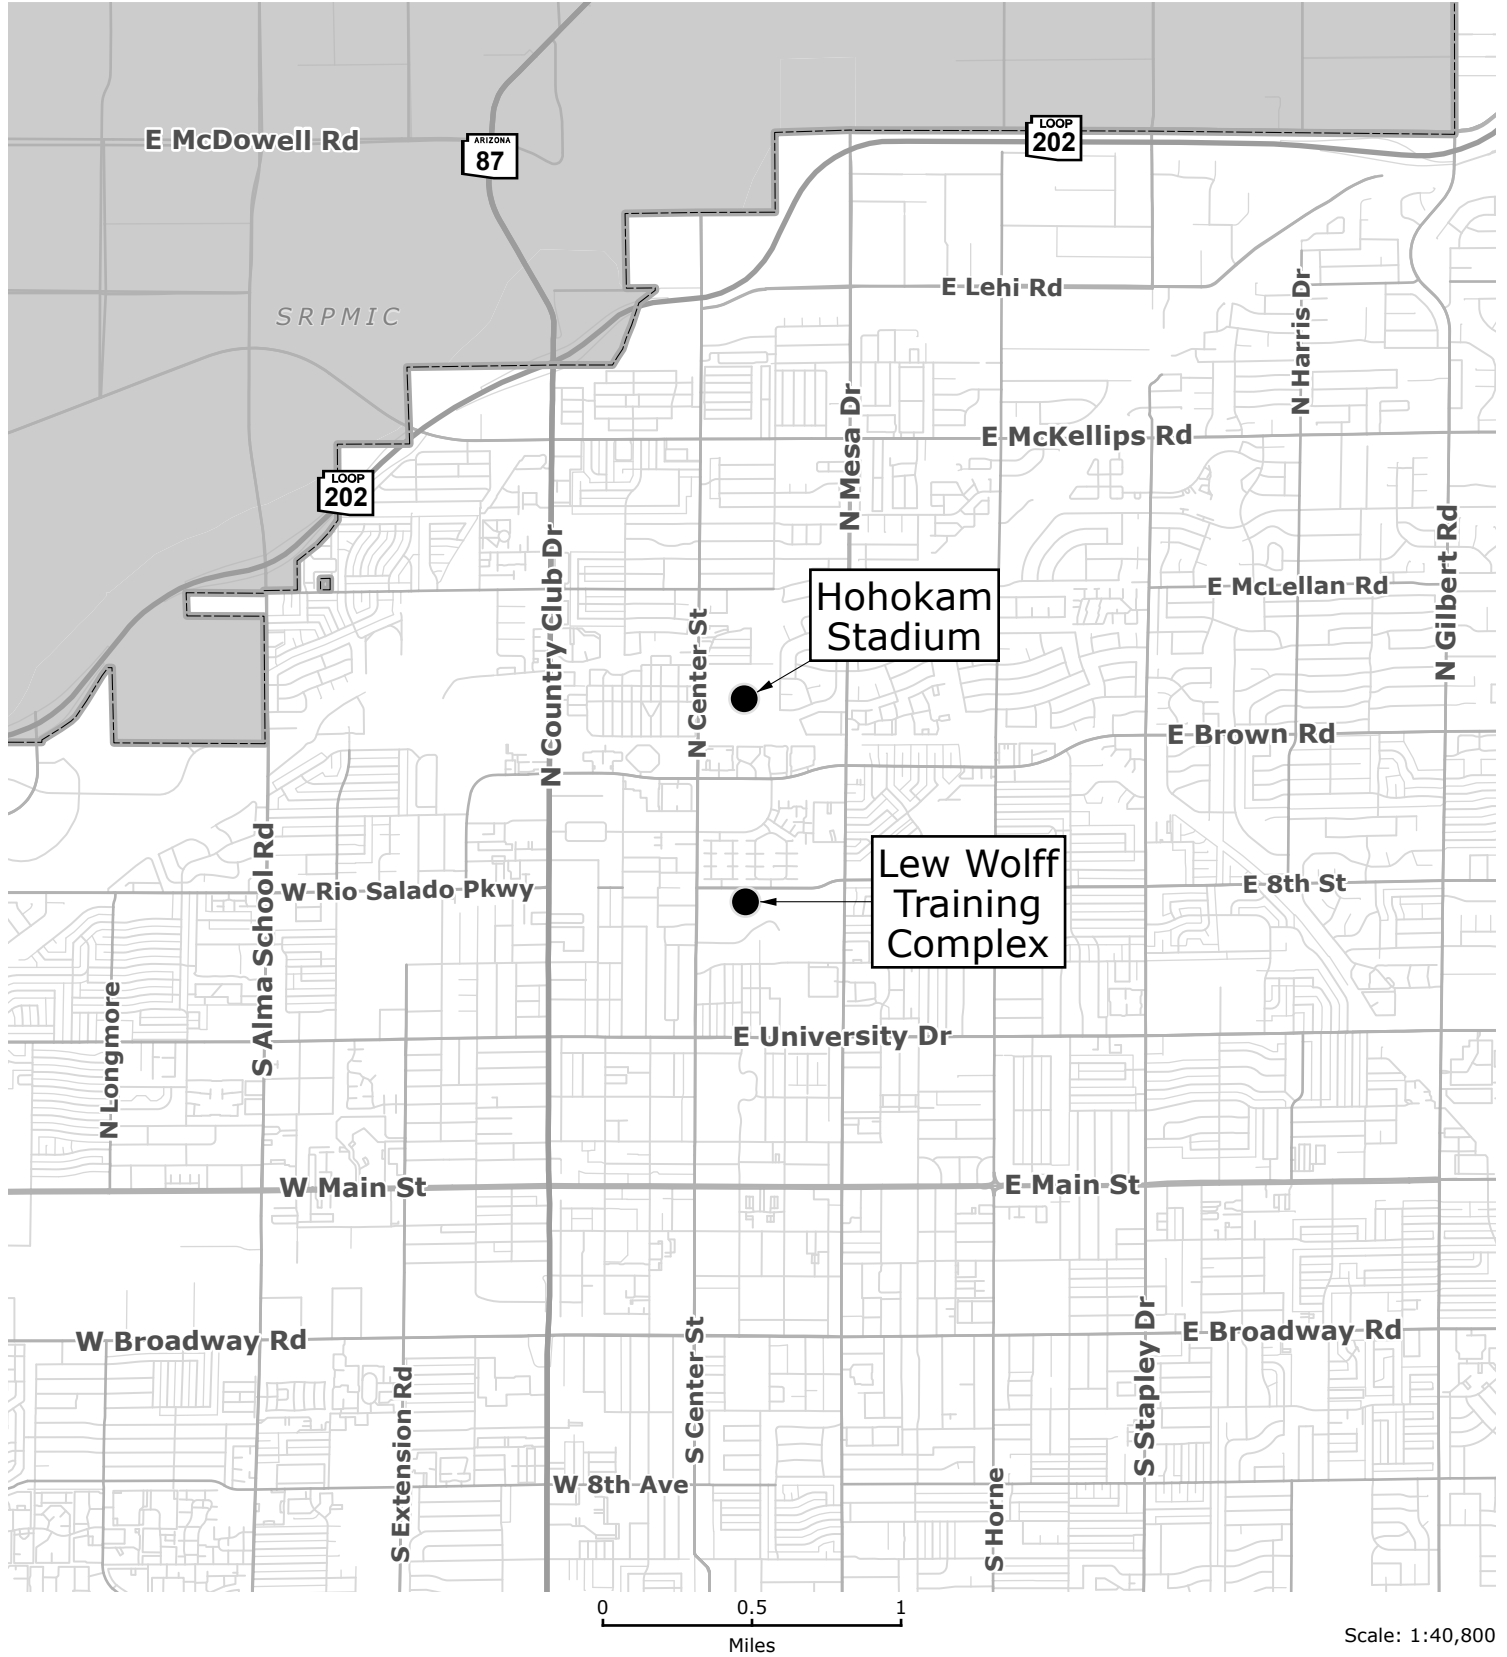

Map created by Engineering GIS DATE SAVED: 4/30/2026 Path: N:\Project_Files\Council_Maps\CP1292HOME\HohokamStadium\FitchParkImprovements\CP1292HOME\HohokamStadium\FitchParkImprovements.aprx

Hohokam Stadium and Fitch Park Improvements

Project Number: CP1292HOME

Hohokam Stadium 1235 N Center St & Low Wolff Training Complex 160 E Athletics Way