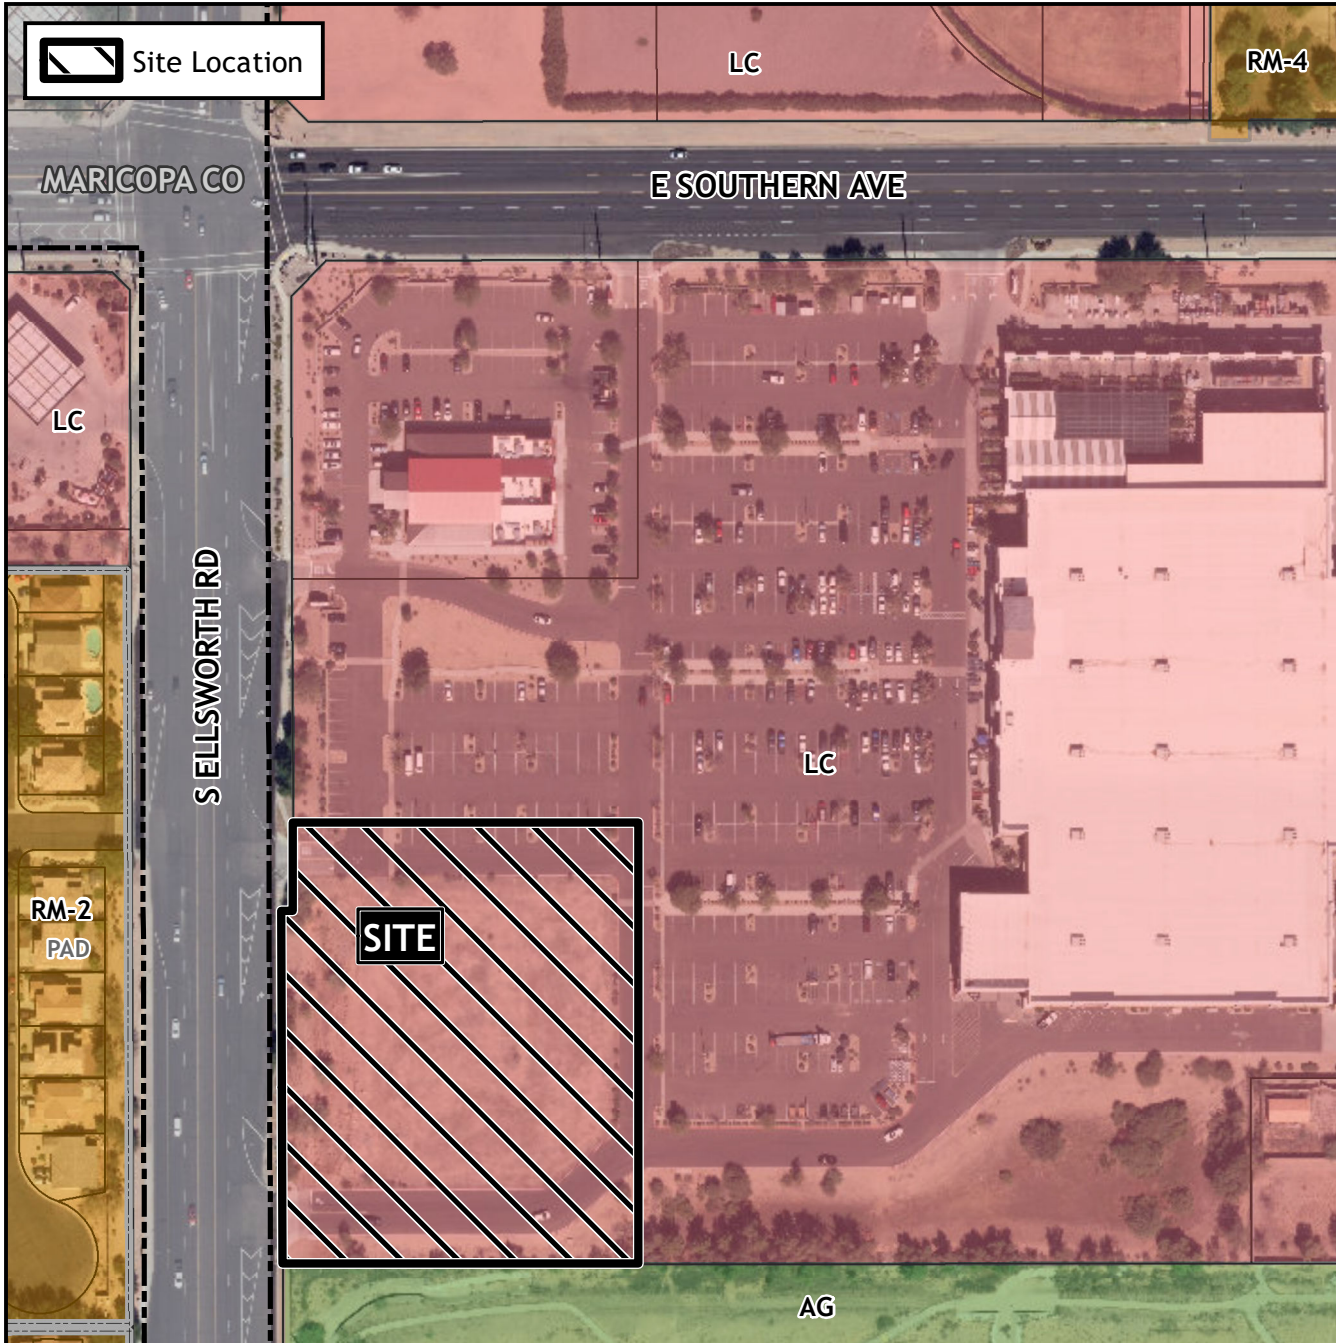

# Planning and Zoning Vicinity Map: ZON22-01178

## Case Details

CASE:  
ZON22-01178

PRE-PLAT :

### SITE / ADDRESS:

(District 5). Within the 1200 to 1300 blocks of South Ellsworth Road (east side). Located south of Southern Avenue on the east side of Ellsworth Road. (2.7± acres).

### REQUEST:

Site Plan Modification and amending the conditions of approval on case Z05-033. This request will allow for a minor automobile/vehicle repair facility.