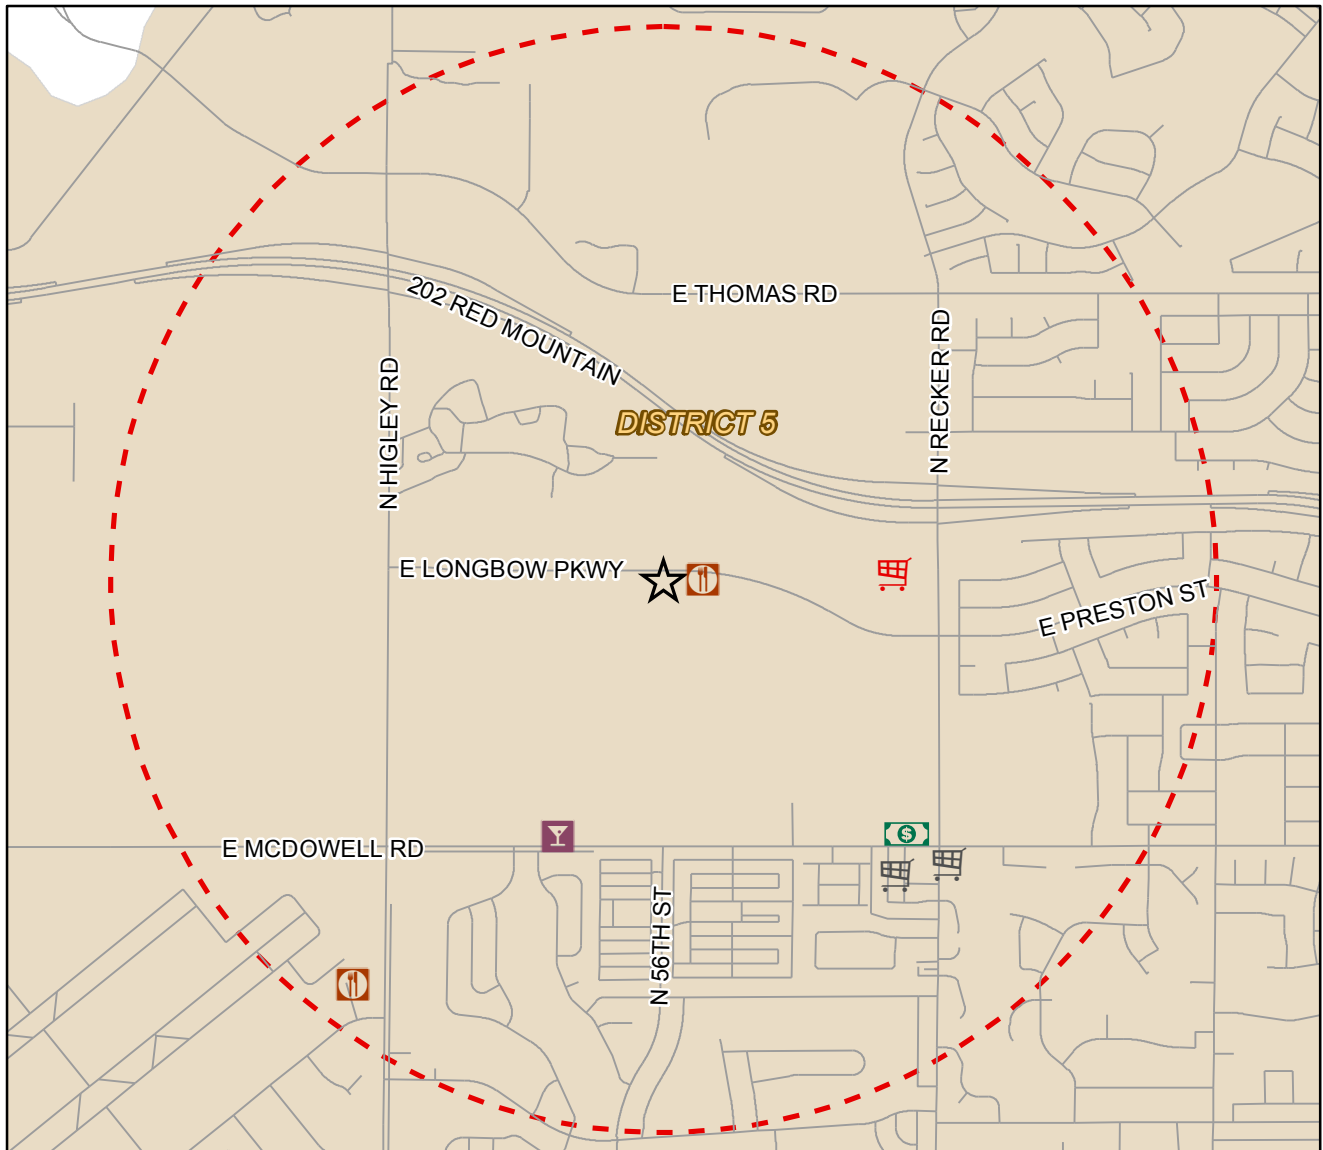

Liquor License Map

Legend

-  APPLICANT
-  BEER / WINE BAR
-  BEER / WINE STORE
-  BEER / WINE STORE / SAMPLING
-  LIQUOR STORE
-  RESTAURANT

Requesting Approval:
LONGBOW GOLF CLUB
5601 E LONGBOW PARKWAY

BEER & WINE BAR
LICA19-01786