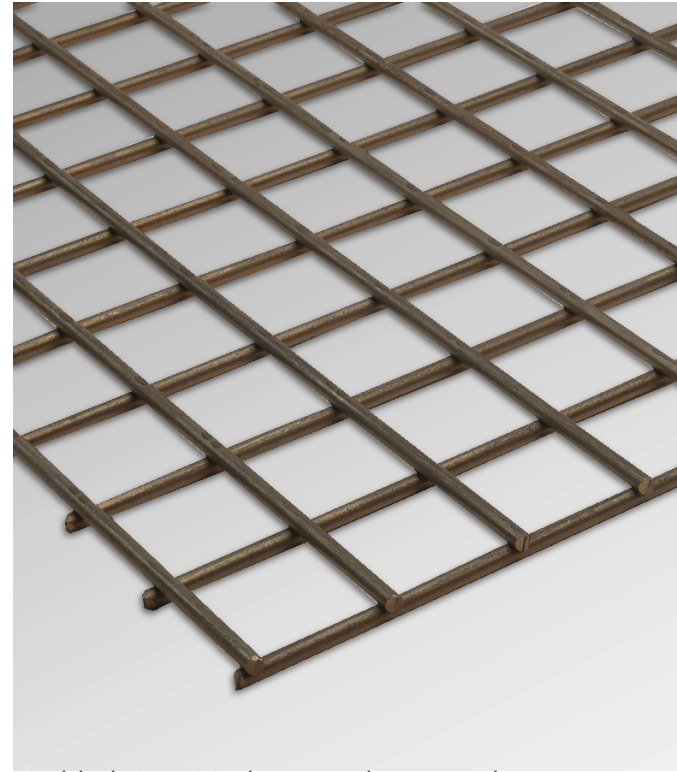

Fabriccoil - Silver Finish
Location | Exterior Facade Screening South & East Faces

Fabriccoil - White Finish
Location | Exterior Facade Screening South & East Faces

Welded Wire Mesh - Primed & Painted
Location | Ground Level Fencing & Security Screening

Arcadia Storefront System -
Location | All Project Storefront Systems

Paint - SW 6868 "Real Red"
Location | Accent At Stairs

Paint - SW 6892 "Carnival"
Location | Accent At Stairs

Paint - SW 6903 "Cheerful"
Location | Accent At Stairs

Paint - SW 6965 "Hyper Blue"
Location | Accent At Stairs

Paint - SW 7006
Location | Decorative Steel Framing, Ramp Railings, Stair Rails/Pans/Risers

Paint - SW 7069
Location | Structural Steel Columns, Security Screens, Stair Pans & Stringers