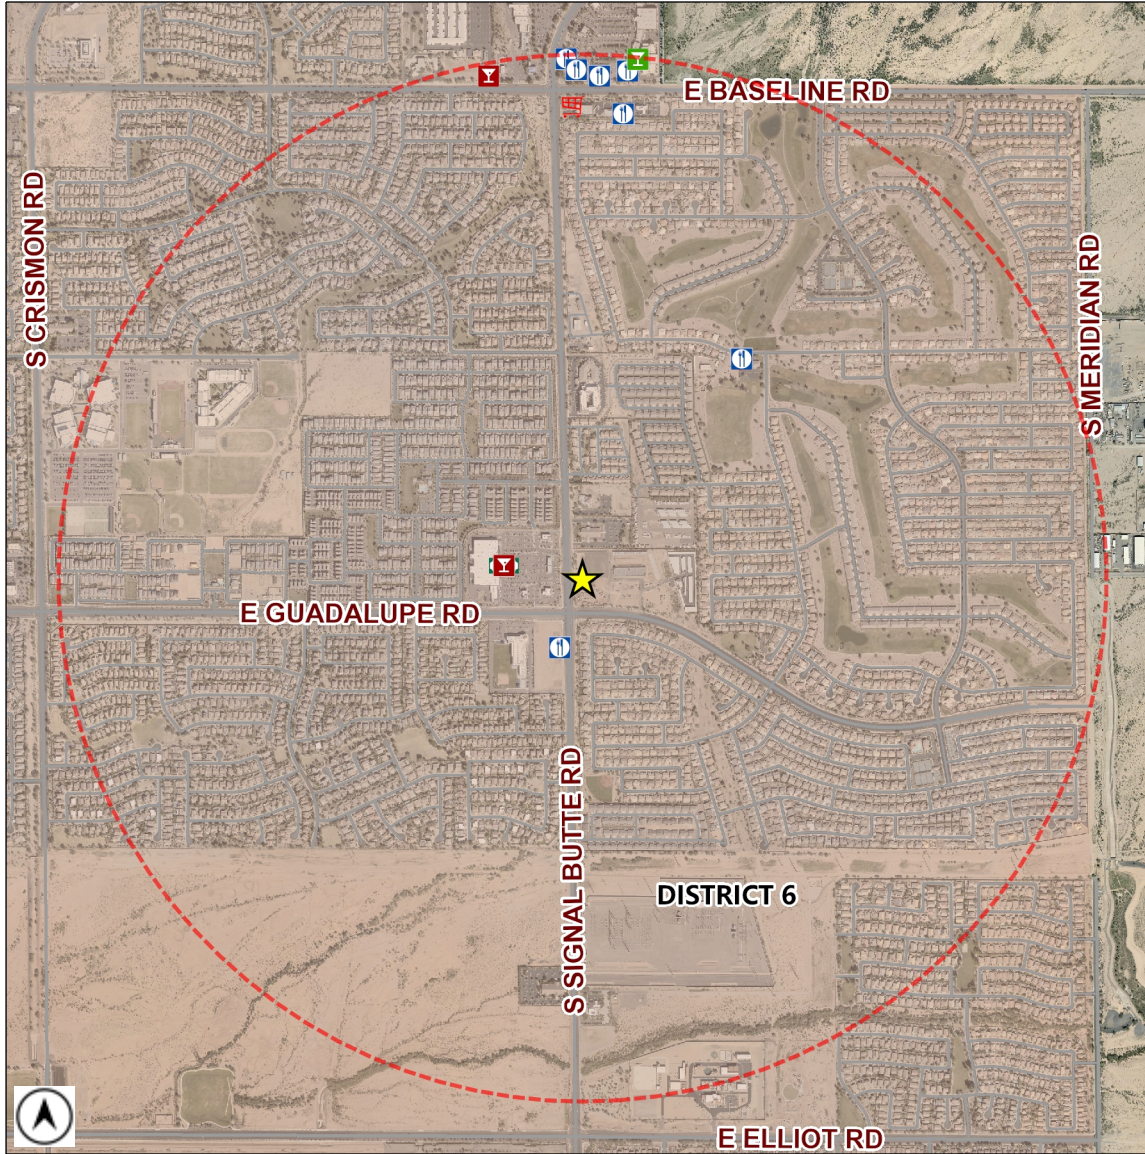

Liquor License Map

City of Mesa Tax & Licensing

Requesting Approval:

★ **ALDI #163**
2737 S SIGNAL BUTTE RD

License Type:

BEER & WINE STORE w/ Sampling

License Number:

LICA21-03379

Estimated Population (1 Mile): **9285**

Source: MAG ACS 2013-2017 5 year data

	BAR	1		CLUB	0		HOTEL-MOTEL	0		MICRO-BREWERY	0
	BAR (PEND)	0		CLUB (PEND)	0		HOTEL-MOTEL (PEND)	0		MICRO-BREWERY (PEND)	0
	BEER / WINE BAR	3		CONVEYANCE	0		IN-STATE PRODUCER	0		RESTAURANT	7
	BEER / WINE BAR (PEND)	0		CONVEYANCE (PEND)	0		IN-STATE PRODUCER (PEND)	0		RESTAURANT (PEND)	0
	BEER / WINE STORE	1		DOMESTIC FARM WINERY	0		LIQUOR STORE	1		WHOLESALE	0
	BEER / WINE STORE (PEND)	0		DOMESTIC FARM WINERY (PEND)	0		LIQUOR STORE (PEND)	0		WHOLESALE (PEND)	0
	BEER / WINE STORE / SAMPLING	0		GOVERNMENT	0		LIQUOR STORE / SAMPLING	0		1 MILE BUFFER	
	BEER / WINE STORE / SAMPLING (PEND)	0		GOVERNMENT (PEND)	0		LIQUOR STORE / SAMPLING (PEND)	0			

Total Count: 13 liquor licenses