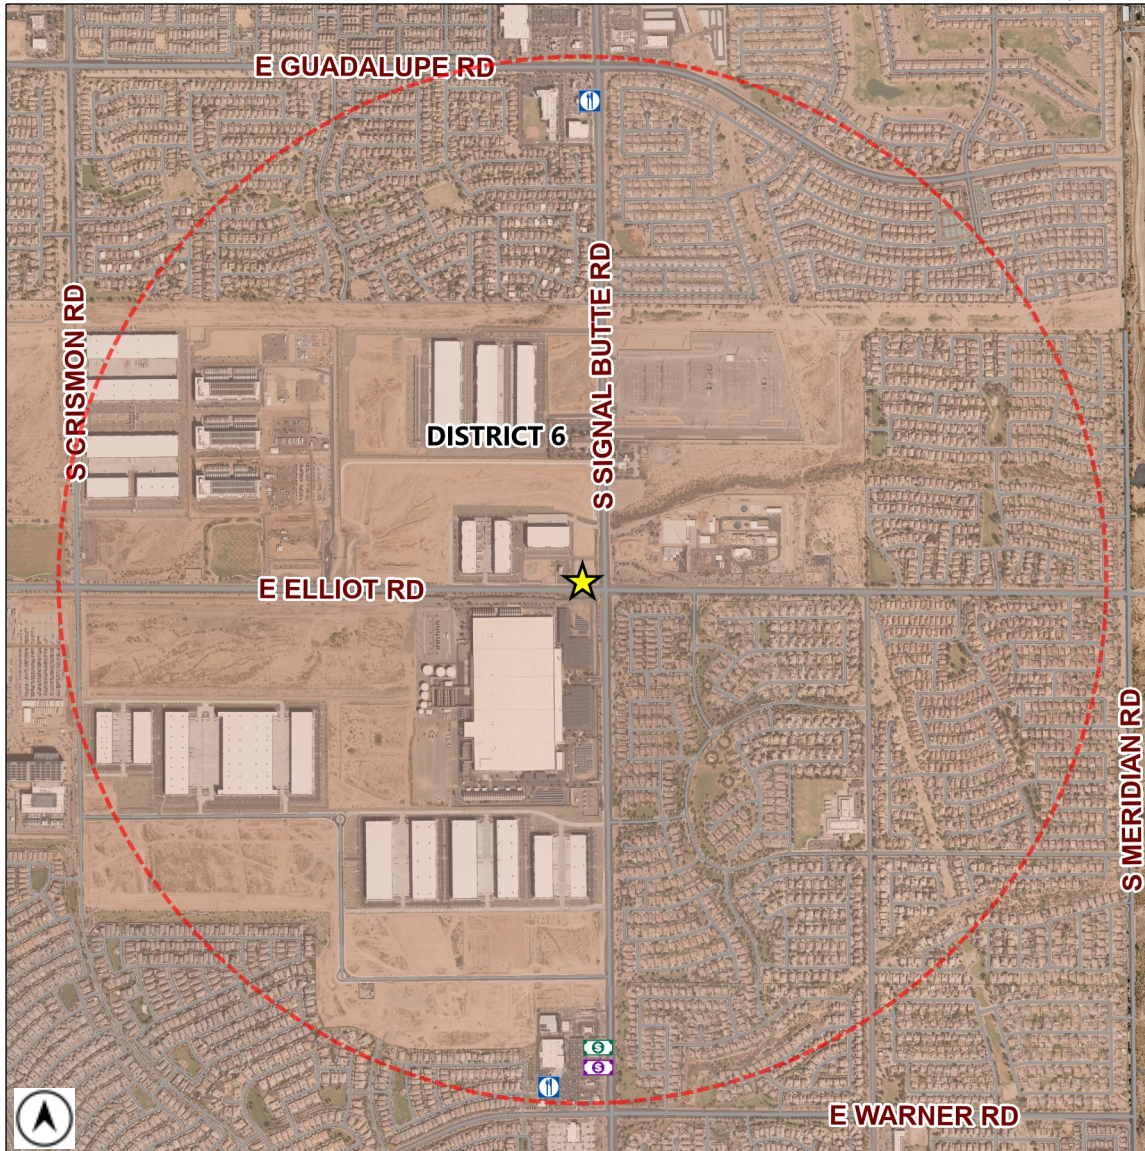

Liquor License Map

City of Mesa Tax & Licensing

Requesting Approval: ★ **CIRCLE K STORE 9577**
10744 E ELLIOT RD
 License Type: **LIQUOR STORE (PEND)**
 License Number: **LICA26-24404**

Estimated Population (1 Mile): **11021**
 Source: MAG ACS 2013-2017 5 year data

	BAR	0		CLUB	0		HOTEL-MOTEL	0		MICRO-BREWERY	0
	BAR (PEND)	0		CLUB (PEND)	0		HOTEL-MOTEL (PEND)	0		MICRO-BREWERY (PEND)	0
	BEER / WINE BAR	0		CONVEYANCE	0		IN-STATE PRODUCER	0		RESTAURANT	2
	BEER / WINE BAR (PEND)	0		CONVEYANCE (PEND)	0		IN-STATE PRODUCER (PEND)	0		RESTAURANT (PEND)	0
	BEER / WINE STORE	0		DOMESTIC FARM WINERY	0		LIQUOR STORE	1		WHOLESALE	0
	BEER / WINE STORE (PEND)	0		DOMESTIC FARM WINERY (PEND)	0		LIQUOR STORE (PEND)	0		WHOLESALE (PEND)	0
	BEER / WINE STORE / SAMPLING	0		GOVERNMENT	0		LIQUOR STORE / SAMPLING	1		1 MILE BUFFER	
	BEER / WINE STORE / SAMPLING (PEND)	0		GOVERNMENT (PEND)	0		LIQUOR STORE / SAMPLING (PEND)	0			