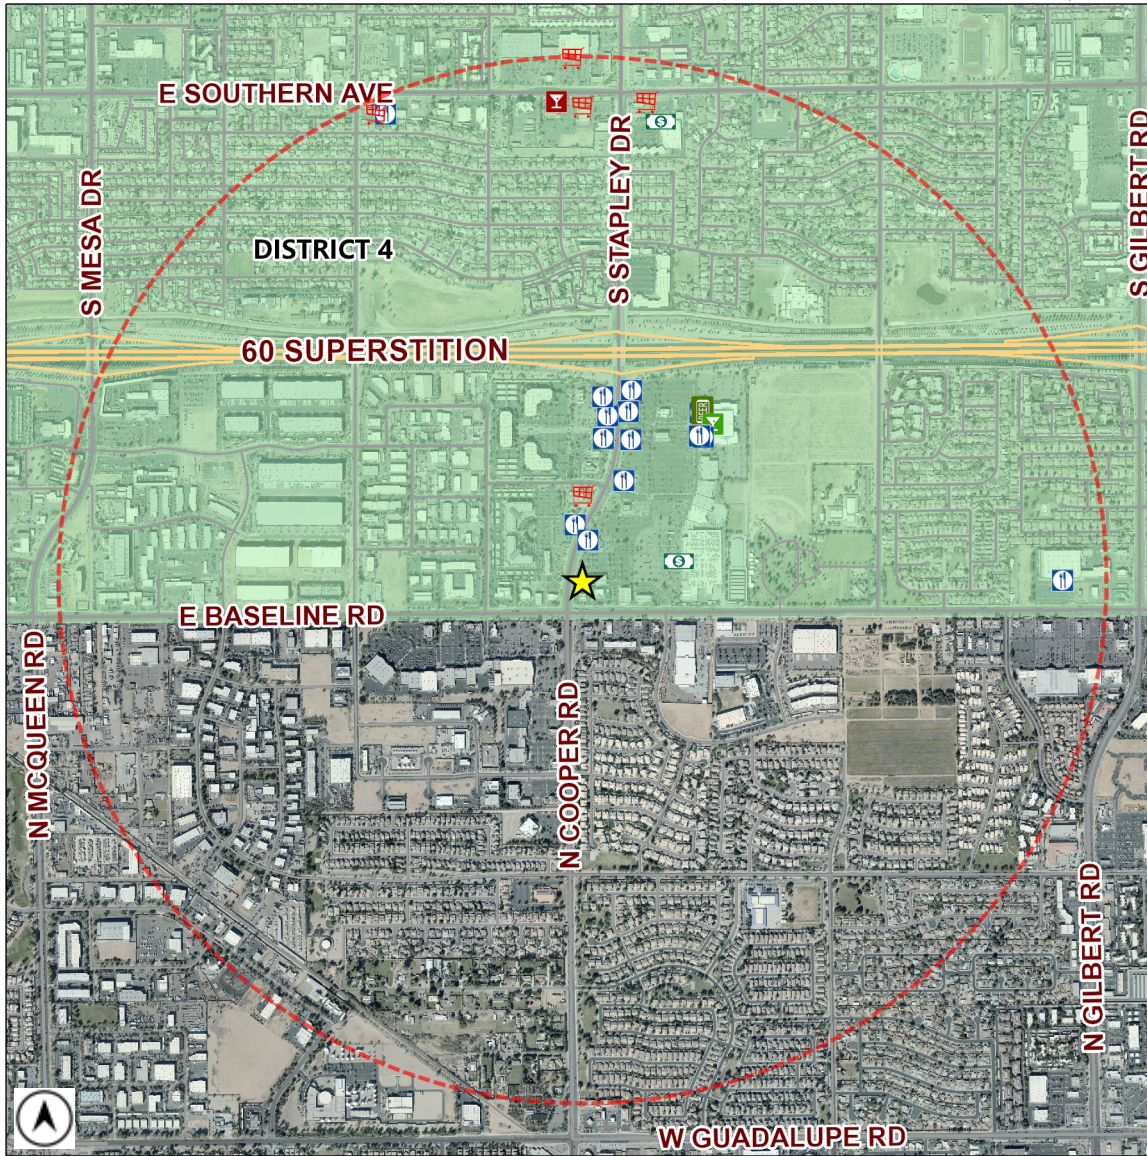

Liquor License Map

City of Mesa Tax & Licensing

Requesting Approval: **★ FIRST WATCH RESTAURANT #1056**
1859 S STAPLEY DR 107
 License Type: **RESTAURANT (PEND)**
 License Number: **LICA23-13039**

Estimated Population (1 Mile): **11154**
 Source: MAG ACS 2013-2017 5 year data

	BAR	1		CLUB	0		HOTEL-MOTEL	0		MICRO-BREWERY	1
	BAR (PEND)	0		CLUB (PEND)	0		HOTEL-MOTEL (PEND)	0		MICRO-BREWERY (PEND)	0
	BEER / WINE BAR	1		CONVEYANCE	0		IN-STATE PRODUCER	0		RESTAURANT	15
	BEER / WINE BAR (PEND)	0		CONVEYANCE (PEND)	0		IN-STATE PRODUCER (PEND)	0		RESTAURANT (PEND)	0
	BEER / WINE STORE	5		DOMESTIC FARM WINERY	0		LIQUOR STORE	2		WHOLESALE	0
	BEER / WINE STORE (PEND)	0		DOMESTIC FARM WINERY (PEND)	0		LIQUOR STORE (PEND)	0		WHOLESALE (PEND)	0
	BEER / WINE STORE / SAMPLING	0		GOVERNMENT	0		LIQUOR STORE / SAMPLING	0		1 MILE BUFFER	
	BEER / WINE STORE / SAMPLING (PEND)	0		GOVERNMENT (PEND)	0		LIQUOR STORE / SAMPLING (PEND)	0			

Total Count: 25 liquor licenses