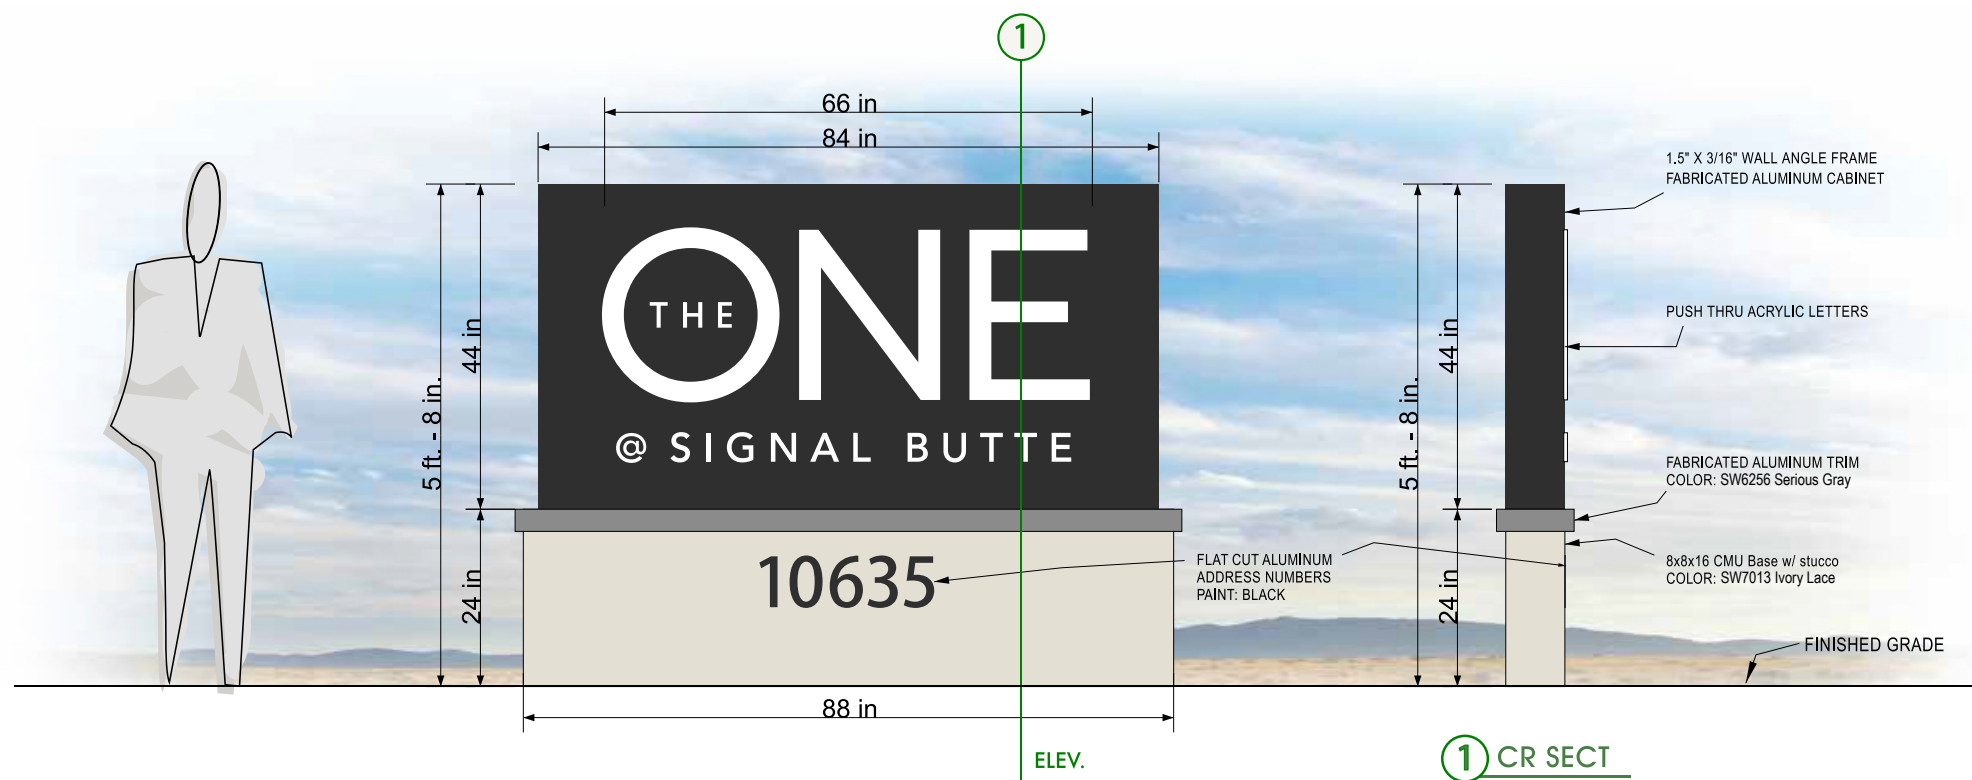

7 ft. x 3.67 ft. = 25.69 Sq.Ft.

V-Shape Monument
Single Sided - Internally Illuminated Sign

- BASE COLOR:
Color: SW7013 - IVORY LACE
- ALUMINUM CABINET:
COLOR: SW 6258 - TRICORN BLACK
- ALUMINUM TRIM:
COLOR: SW6256 SERIOUS GRAY
- PUSH THRU LETTERS & GRAPHICS
COLOR: WHITE

- CONCEPTUAL
- REVISION
- APPROVED DESIGN
- PERMIT

V-Shape Monument

Single Sided - Internally Illuminated Sign

UL CERTIFIED ELECTRIC SIGN
INPUT 120V 4A
LOW VOLTAGE LED ILLUMINATION

1 CR SECT

EAST ELEVATION

*Enlarged to show measurements

Sign Area
8 ft. x 3.33 ft.
= 26.64 Sq. Ft.

DESCRIPTION:

Face Lit "One" with Day/Night Vinyl, "THE" is Flat Cut Painted Aluminum, Bottom Bar has Push Thru Acrylic Face Lit "@ SIGNAL BUTTE"