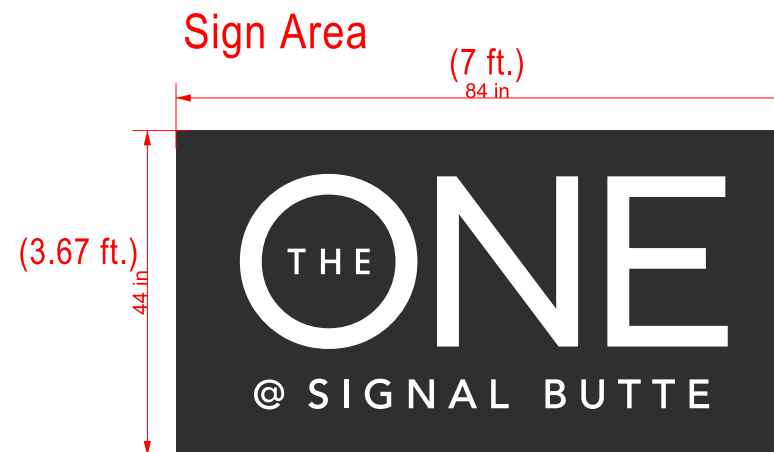

7 ft. x 3.67 ft. = 25.69 Sq.Ft.

V-Shape Monument
Single Sided - Internally Illuminated Sign

- BASE COLOR:
Color: SW7013 - IVORY LACE
- ALUMINUM CABINET:
COLOR: SW 6258 - TRICORN BLACK
- ALUMINUM TRIM:
COLOR: SW6256 SERIOUS GRAY
- PUSH THRU LETTERS & GRAPHICS
COLOR: WHITE