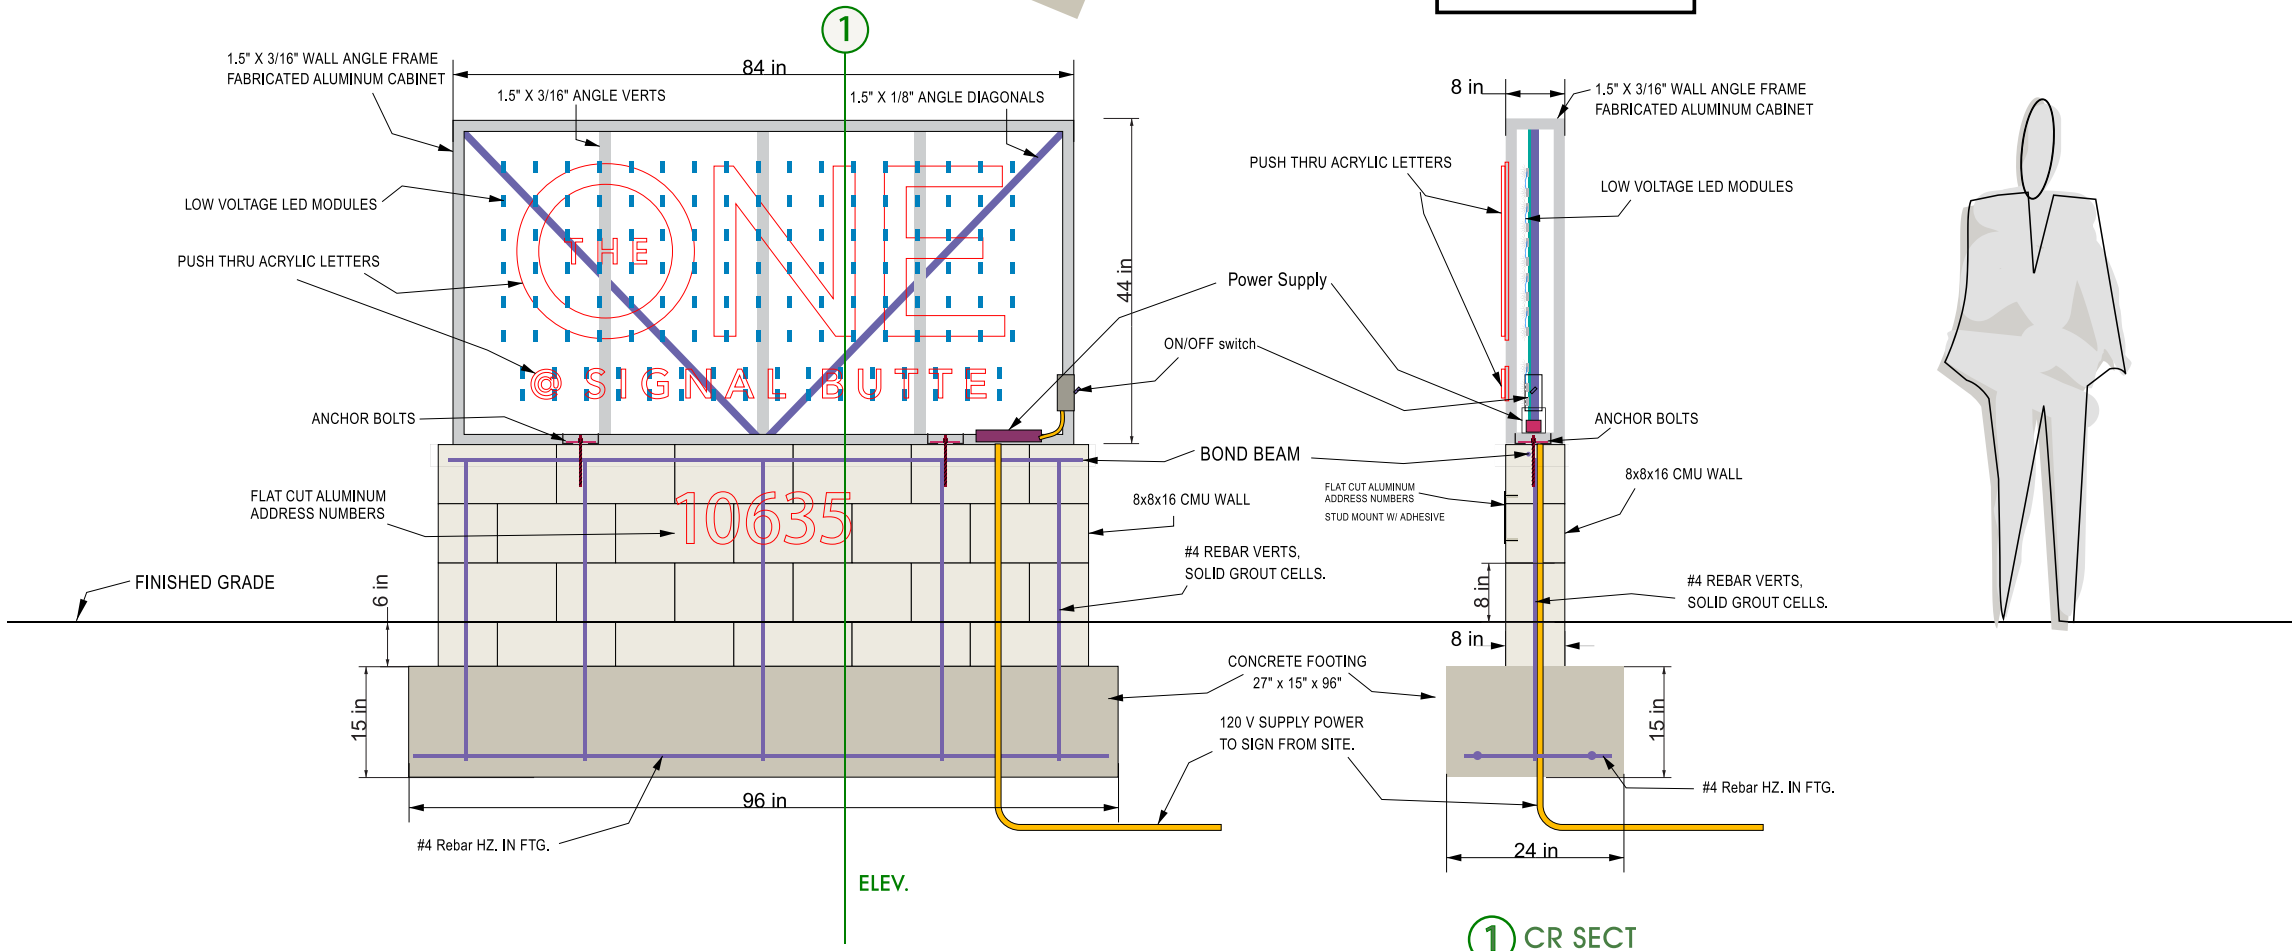

7 ft. x 3.67 ft. = 25.69 Sq.Ft.

V-Shape Monument
Single Sided - Internally Illuminated Sign

- BASE COLOR:
Color: SW7013 - IVORY LACE
- ALUMINUM CABINET:
COLOR: SW 6258 - TRICORN BLACK
- ALUMINUM TRIM:
COLOR: SW6256 SERIOUS GRAY
- PUSH THRU LETTERS & GRAPHICS
COLOR: WHITE

- CONCEPTUAL
- REVISION
- APPROVED DESIGN
- PERMIT

V-Shape Monument

Single Sided - Internally Illuminated Sign

UL CERTIFIED ELECTRIC SIGN
INPUT 120V 4A
LOW VOLTAGE LED ILLUMINATION

1 CR SECT

EAST ELEVATION

*Enlarged to show measurements

Sign Area
8 ft. x 3.33 ft.
= 26.64 Sq. Ft.

DESCRIPTION:

Face Lit "One" with Day/Night Vinyl, "THE" is Flat Cut Painted Aluminum, Bottom Bar has Push Thru Acrylic Face Lit "@ SIGNAL BUTTE"