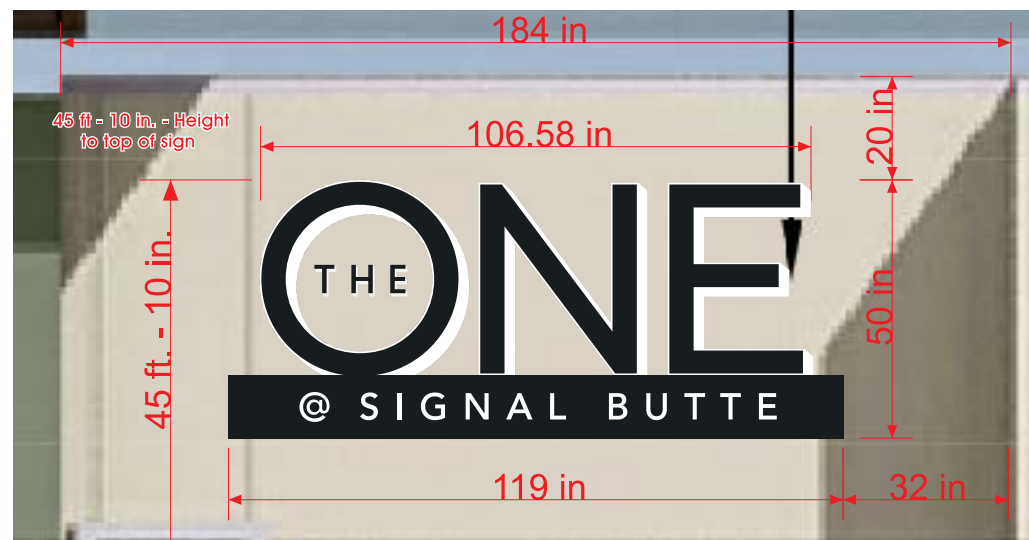

SOUTH ELEVATION

*Enlarged to show measurements

Sign Area
9.92 ft. x 4.2 ft.
= 41.7 Sq. Ft.

QUALITY. DESIGN. STRUCTURE
Custom Architectural Signs

PROJECT NAME:

ONE @ Signal Butte

CLIENT:

Talos Holdings

DATE:

5.16.2024

PHASE OF COMPLETION:

- ☐ CONCEPTUAL
- ☒ REVISION
- ☐ APPROVED DESIGN
- ☐ SHOP DRAWING

REVISIONS:

1. 10.4.2024
- 2.
- 3.

CLIENT APPROVAL:

SALES REP/DESIGNER:

Cassandra/Frankie

DESCRIPTION:

Face Lit "One" with Day/Night Vinyl, "THE" is Flat Cut Painted Aluminum, Bottom Bar has Push Thru Acrylic Face Lit "@ SIGNAL BUTTE"

COLOR OPTIONS DETAILS:

White SW 6258 - Tricorn Black