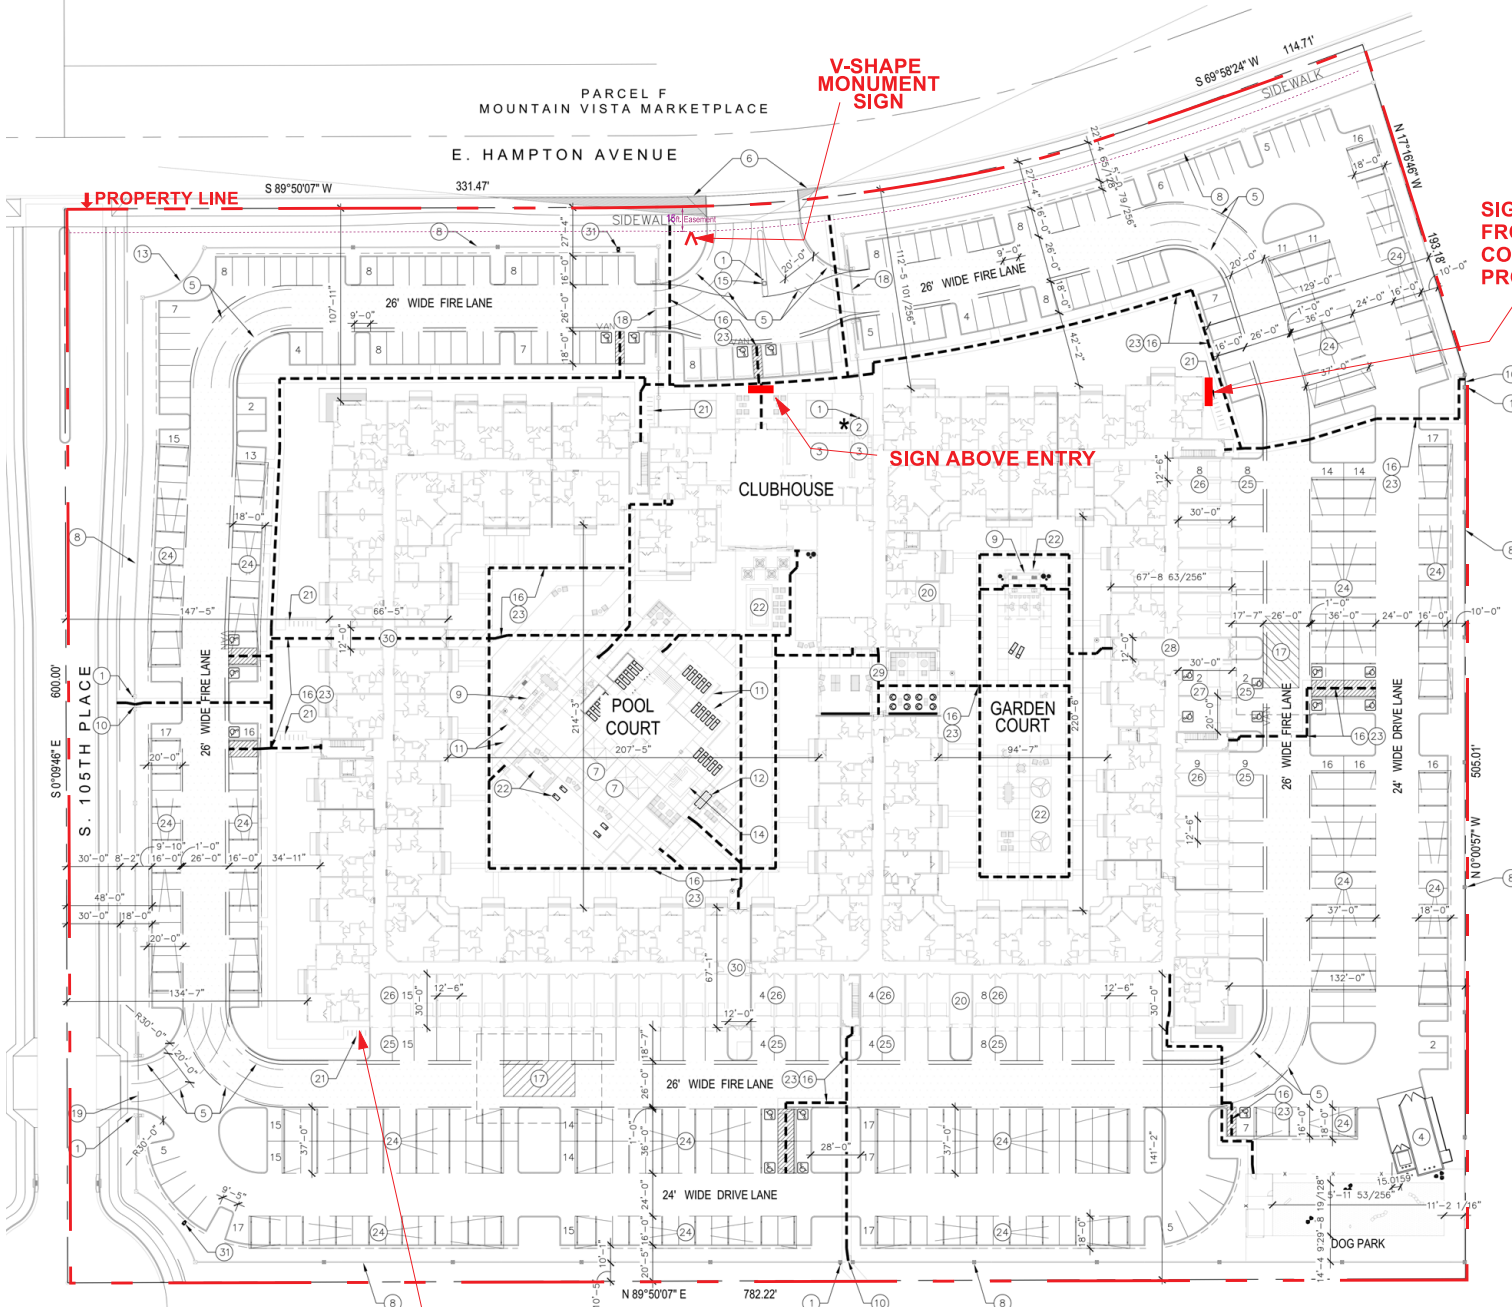

Preliminary Designs - Site Map Sign Locations

QUALITY. DESIGN. STRUCTURE.
Custom Architectural Signs

729 N. Golden Key St. Gilbert, Arizona 85233
480.967.6029 • tsdesigns.com

PROJECT NAME:

One @ Mountain Vista

CLIENT:

One @ Mountain Vista

DATE:

9.23.2021

PHASE OF COMPLETION:

- ☒ CONCEPTUAL
- ☐ REVISION
- ☐ APPROVED DESIGN
- ☐ SHOP DRAWING

REVISIONS:

- 1.
- 2.
- 3.

CLIENT APPROVAL:

SALES REP/DESIGNER:

Cassandra/Frankie

SIGN FACING FREEWAY

PARCEL D
MOUNTAIN VISTA MARKETPLACE