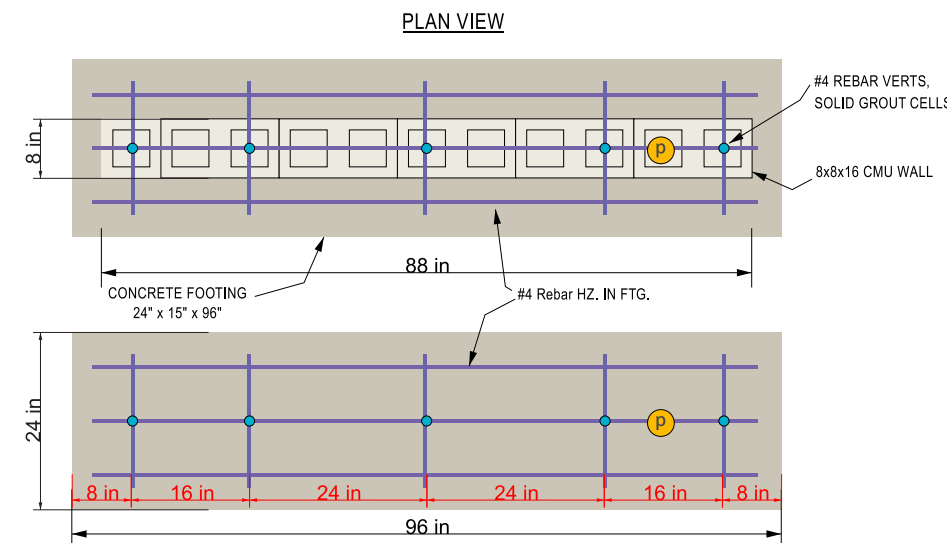

- ☐ CONCEPTUAL
- ☐ REVISION
- ☒ APPROVED DESIGN
- ☐ PERMIT

V-Shape Monument

Single Sided - Internally Illuminated Sign