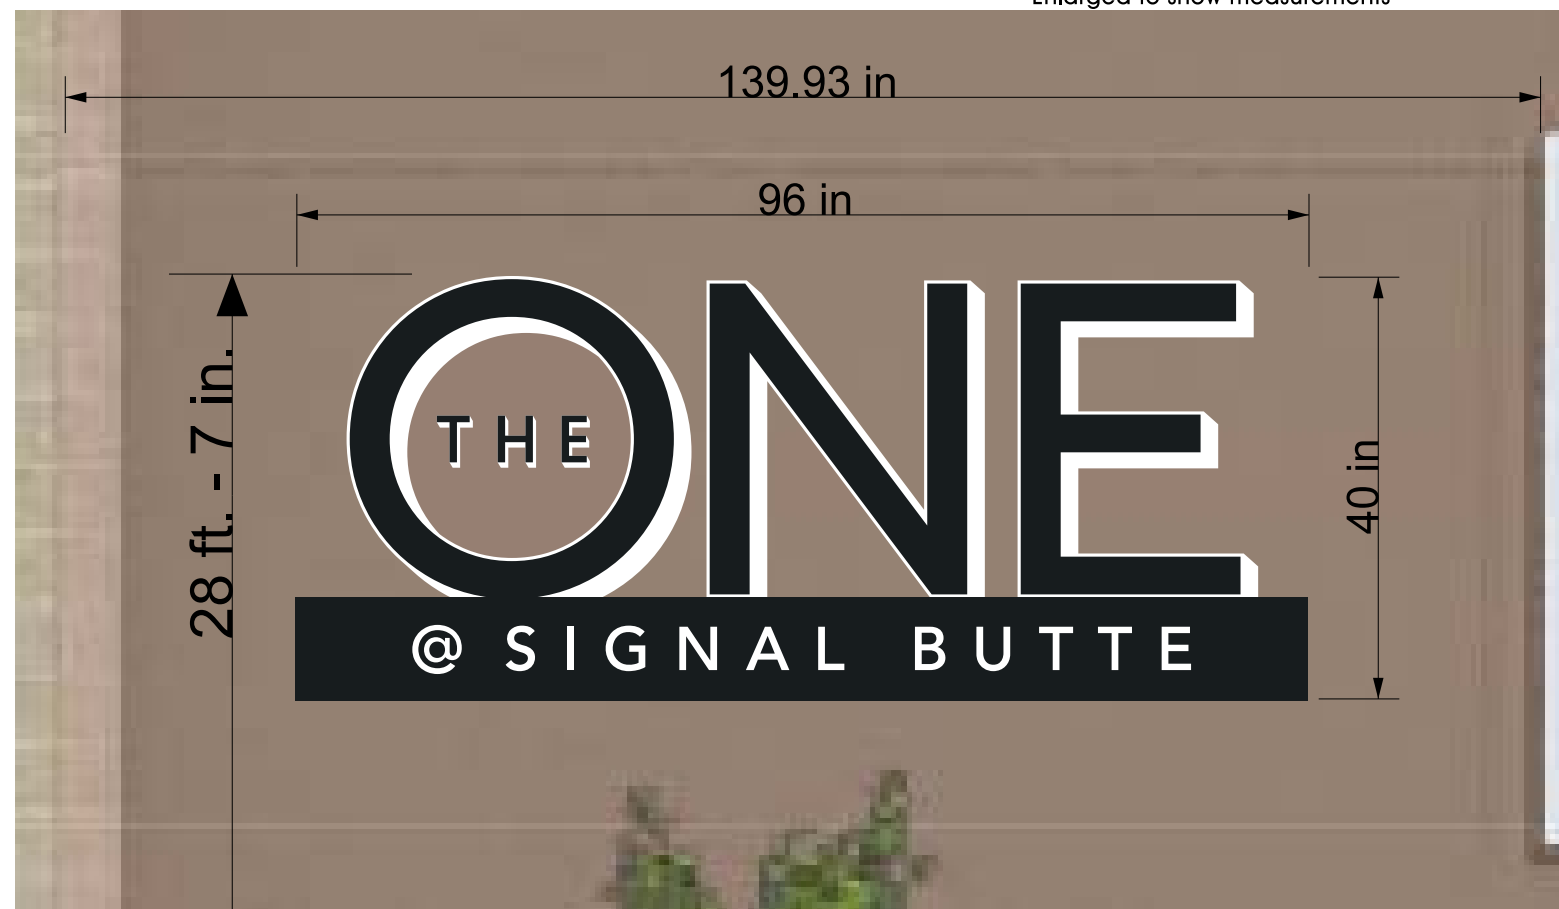

DESCRIPTION:

Face Lit "One" with Day/Night Vinyl, "THE" is Flat Cut Painted Aluminum, Bottom Bar has Push Thru Acrylic Face Lit "@ SIGNAL BUTTE"

COLOR OPTIONS DETAILS:

White SW 6258 - Tricorn Black