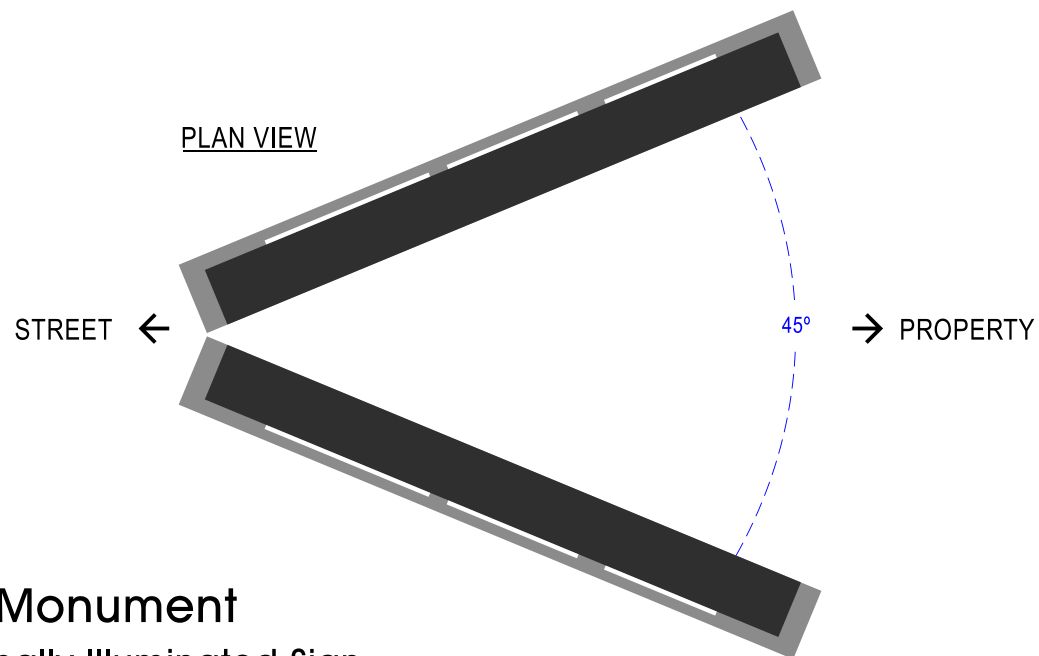

7 ft. x 3.67 ft. = 25.69 Sq.Ft.

V-Shape Monument
Single Sided - Internally Illuminated Sign

- BASE COLOR:
Color: SW7013 - IVORY LACE
- ALUMINUM CABINET:
COLOR: SW 6258 - TRICORN BLACK
- ALUMINUM TRIM:
COLOR: SW6256 SERIOUS GRAY
- PUSH THRU LETTERS & GRAPHICS
COLOR: WHITE