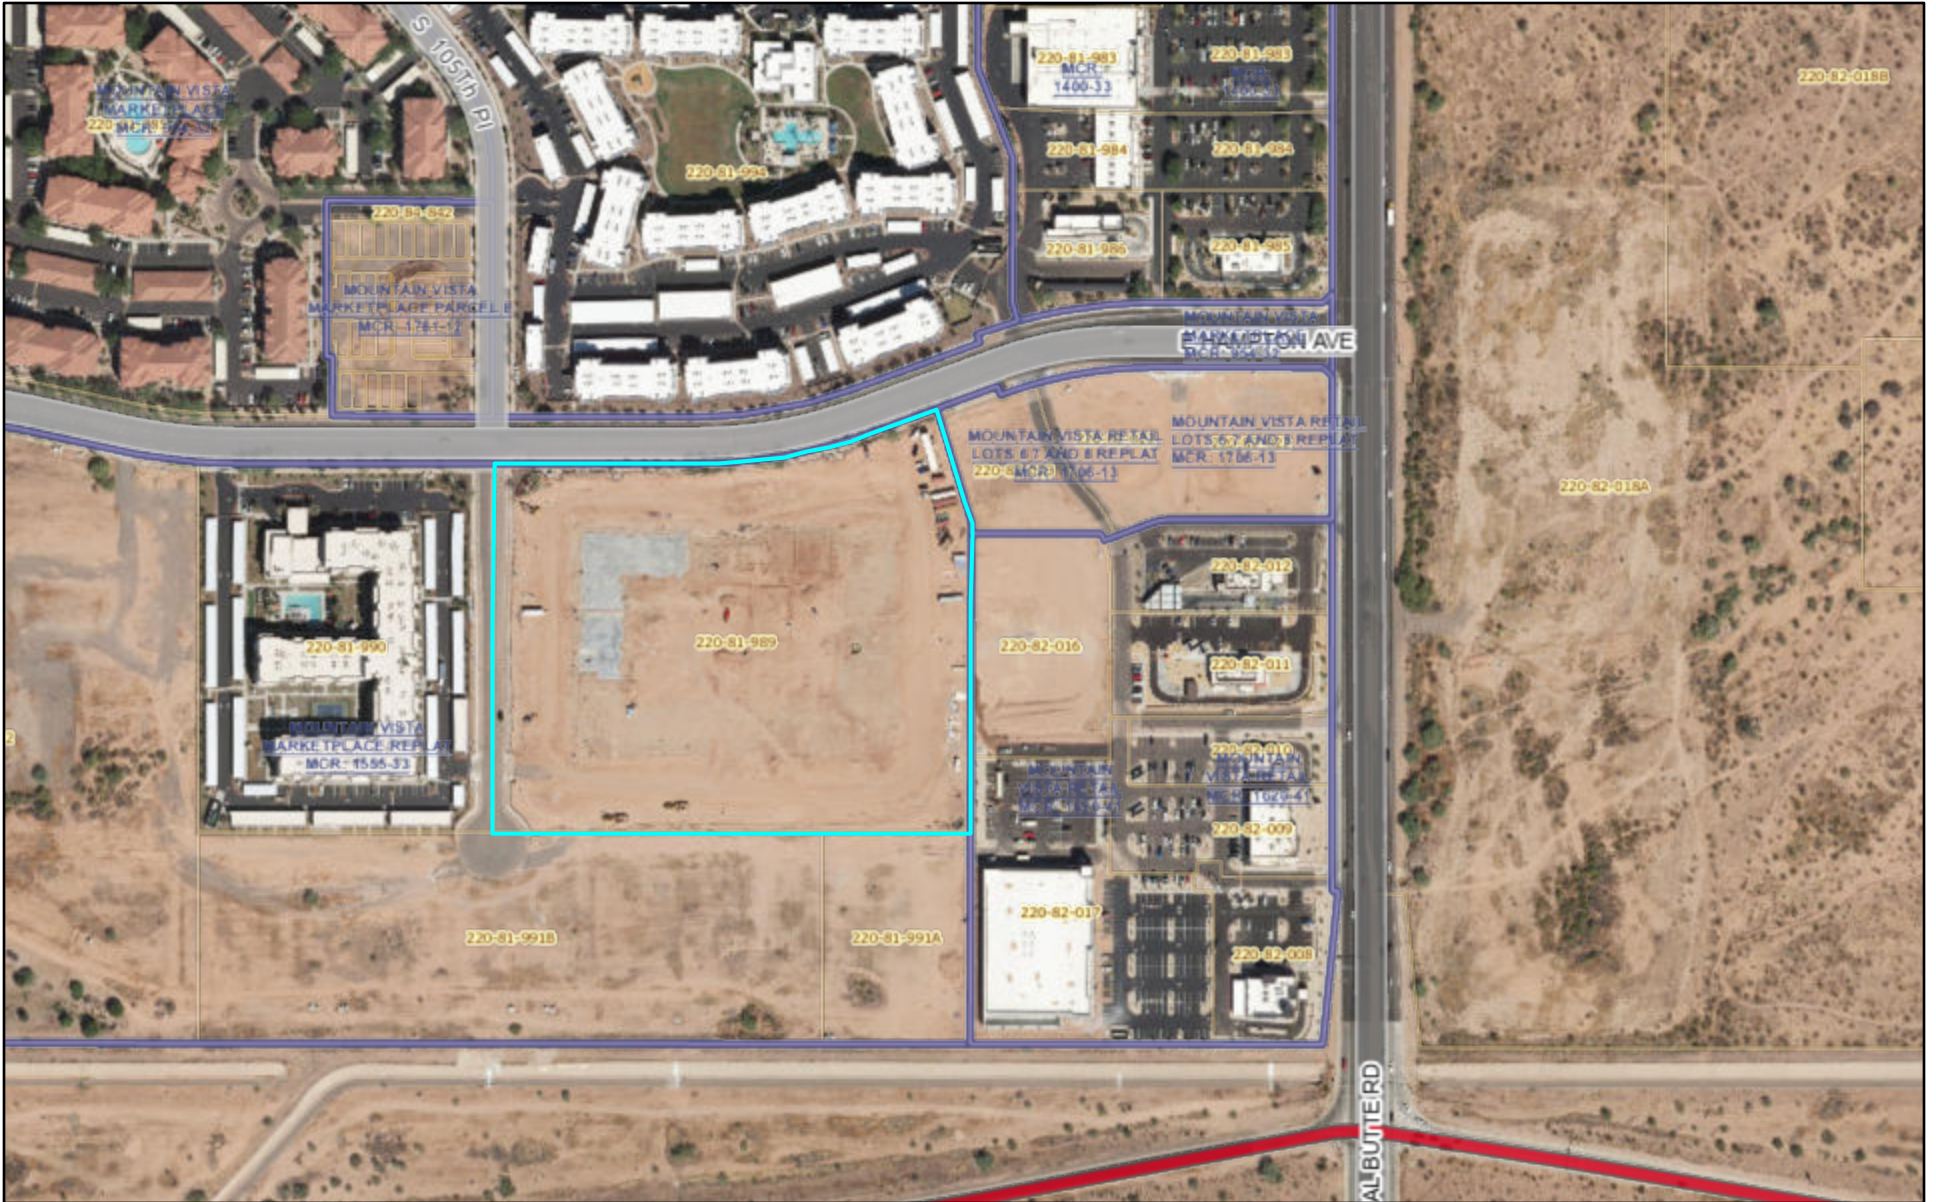

Map

August 13, 2024