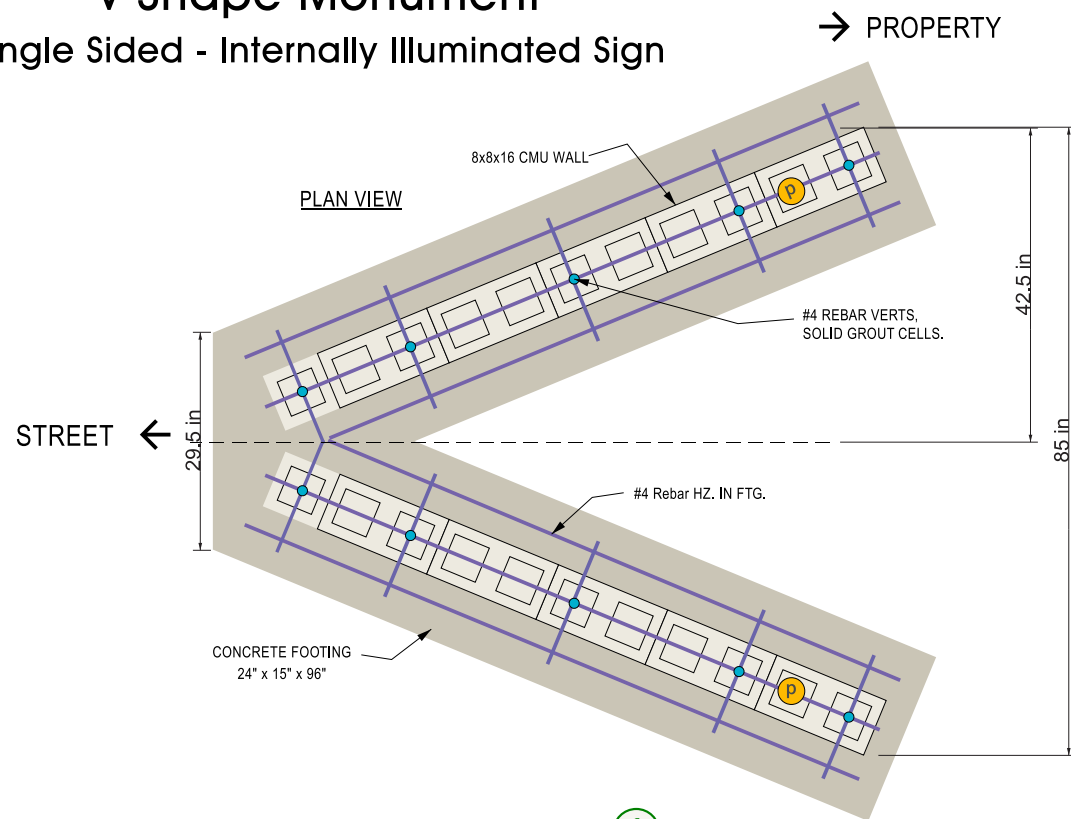

- ☐ CONCEPTUAL
- ☐ REVISION
- ☒ APPROVED DESIGN
- ☐ PERMIT

V-Shape Monument

Single Sided - Internally Illuminated Sign