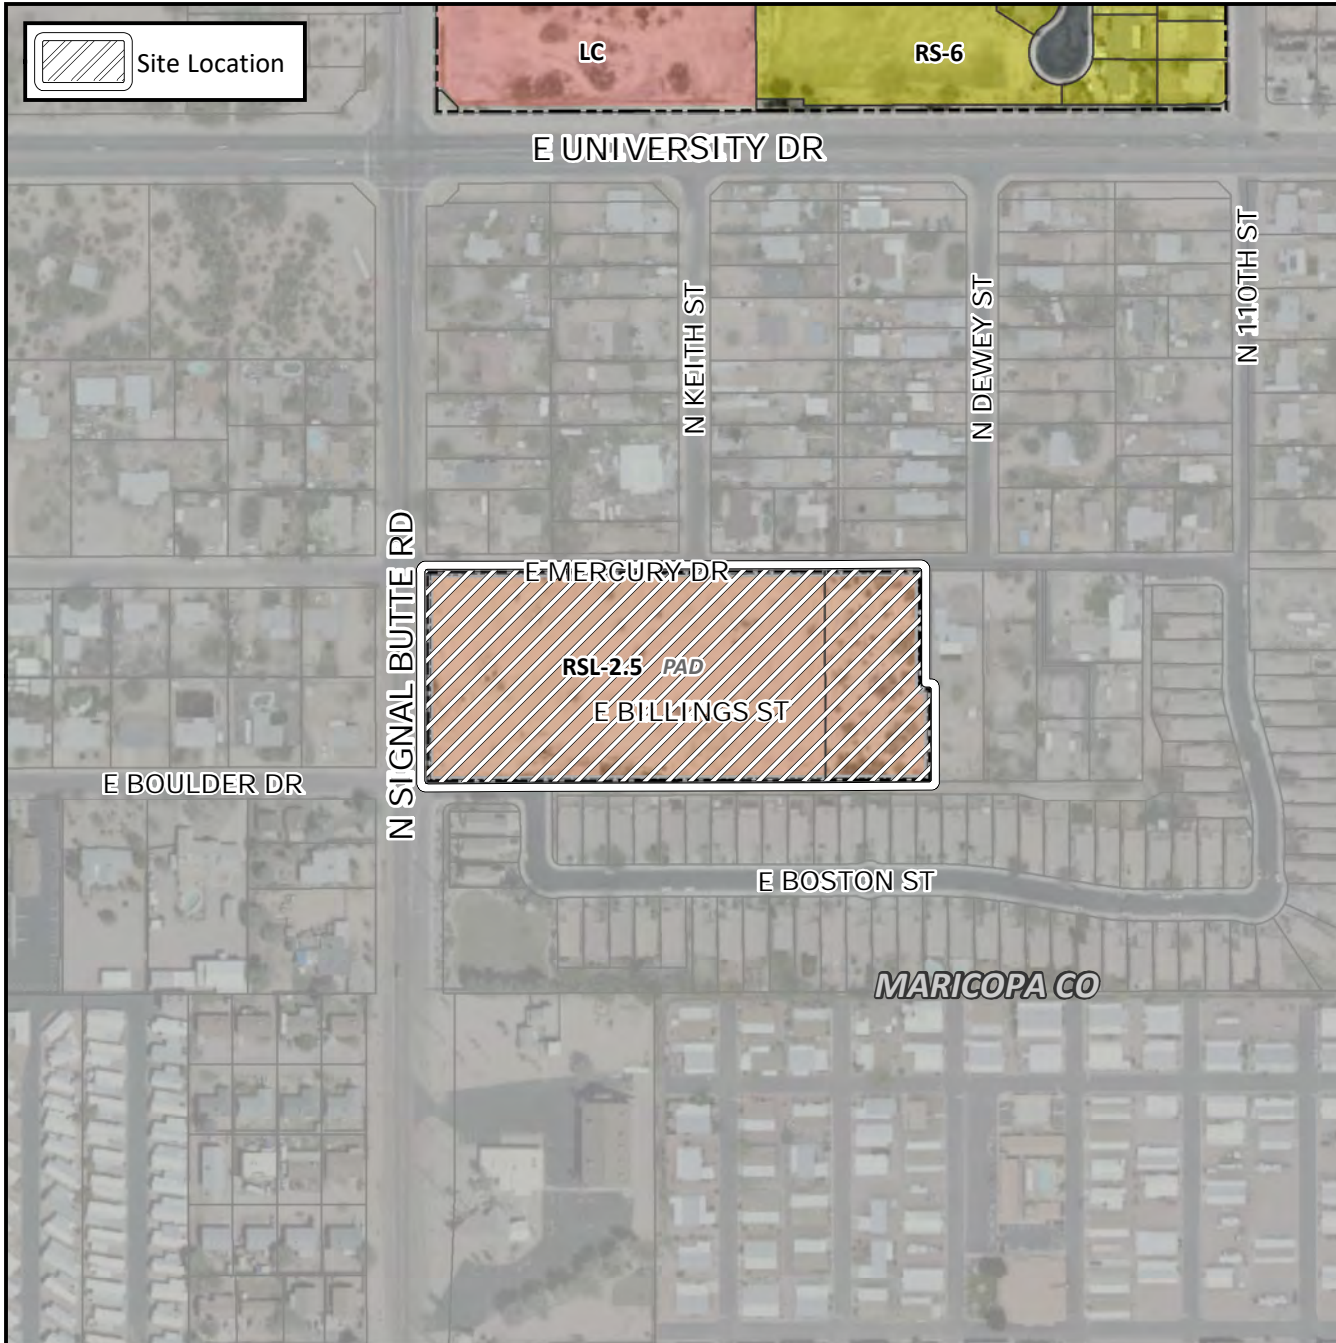

Final Plat Vicinity Map

Case Details

Project:

Montelucia

Site/Address:

(District 5) Located within the 200 block of North Signal Butte Road (east side) and the 10800 block of East Mercury Drive (south side). Located south of University Drive on the east side of Signal Butte Road. (±5.9 acres)