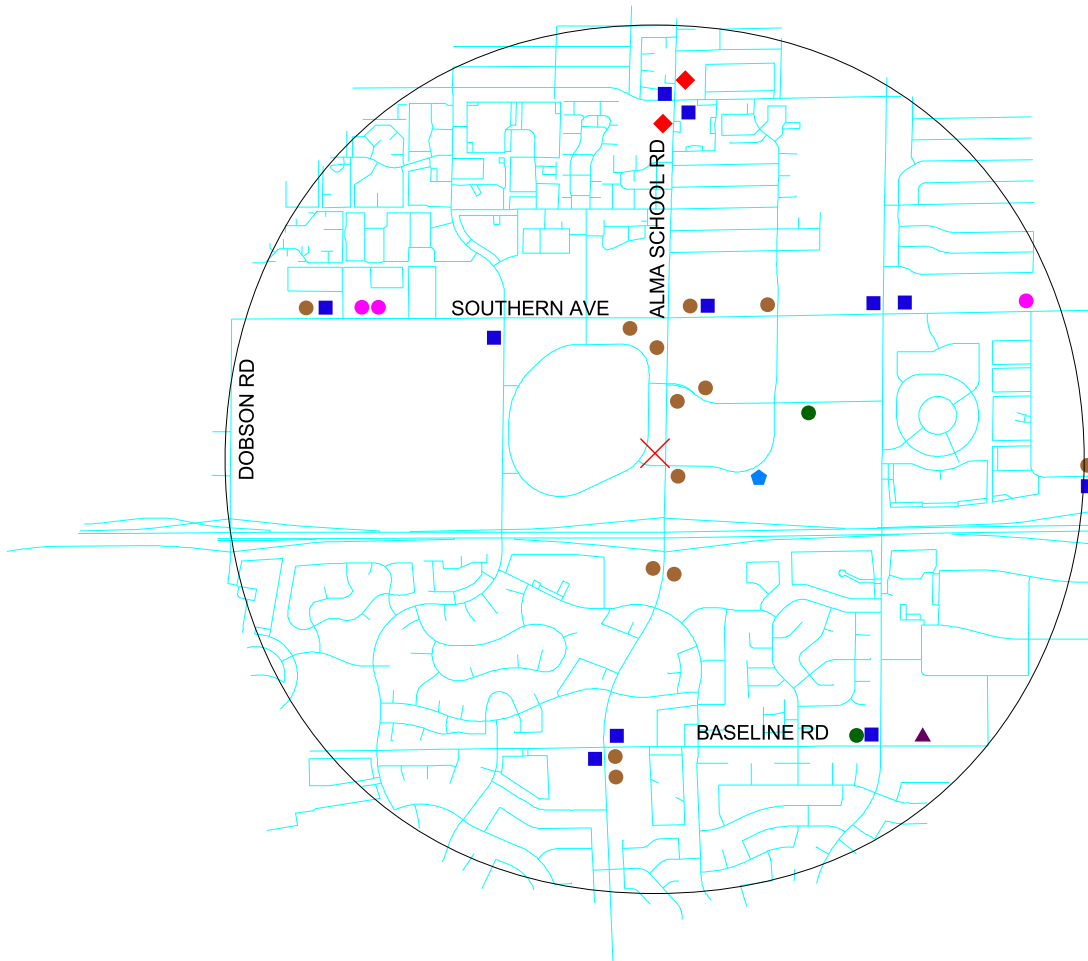

LongHorn Steakhouse (District #3)

1434 S ALMA SCHOOL RD

Created For: Tax and Licensing
Date: 4/05/12

- ✕ Site Location
- Liquor Licenses
 - BAR
 - BEER / WINE BAR
 - BEER / WINE STORE
 - ⬠ HOTEL-MOTEL
 - ◆ LIQUOR STORE
 - RESTAURANT
 - ▲ WHOLESALE
- Streets

0 1 Miles

Liquor License Application One Mile Radius Map