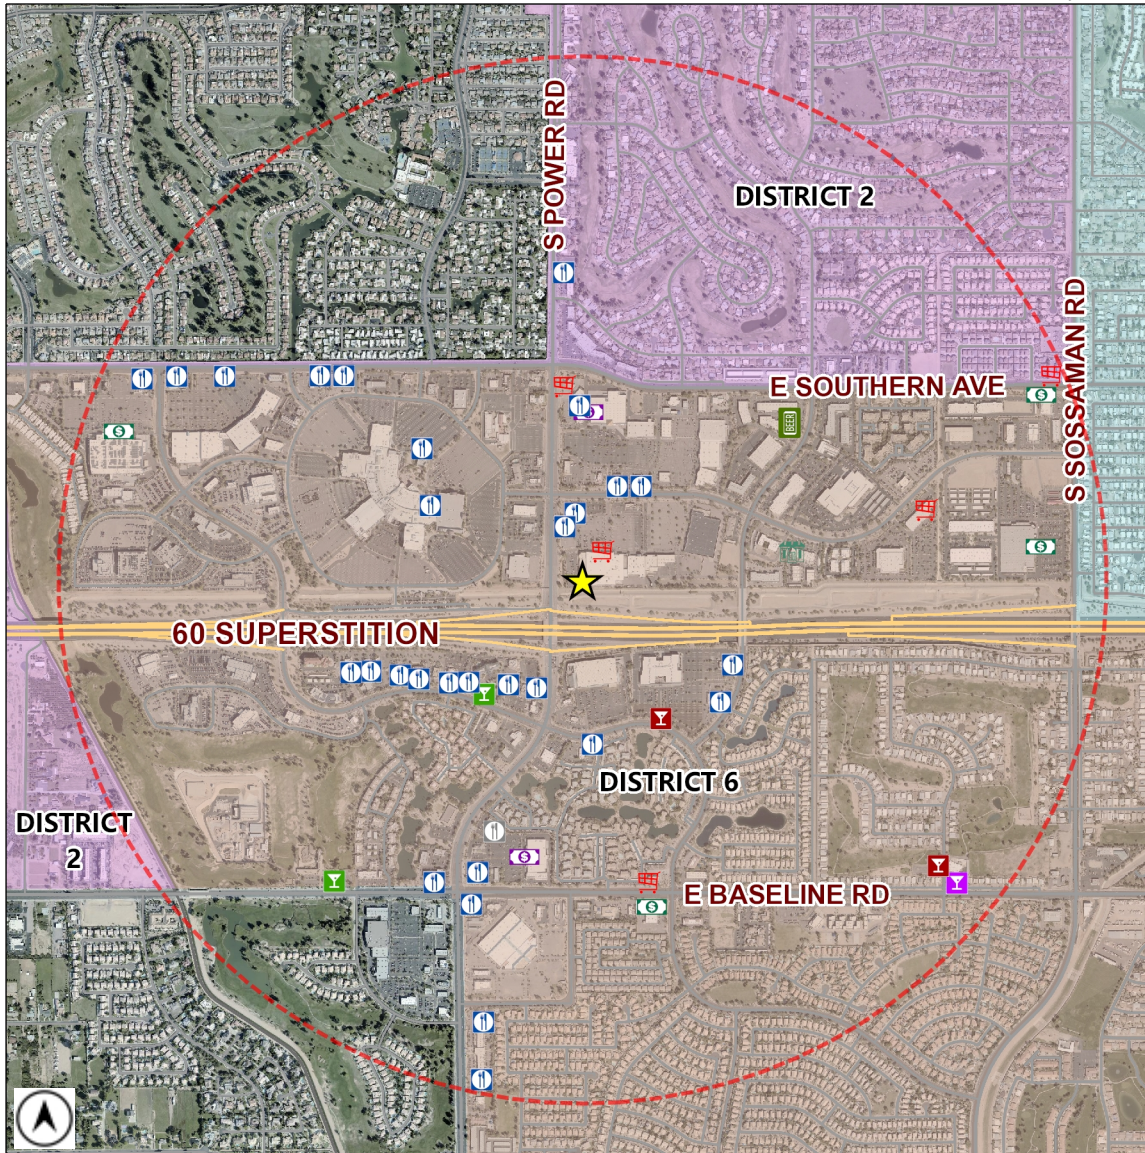

# Liquor License Map

City of Mesa Tax & Licensing

Requesting Approval: **★ MESA SAKURA SUSHI**  
**1545 S POWER RD 116**  
 License Type: **RESTAURANT (PEND)**  
 License Number: **LICA22-04956**

Estimated Population (1 Mile): **8459**  
 Source: MAG ACS 2013-2017 5 year data

	BAR	2		CLUB	1		HOTEL-MOTEL	0		MICRO-BREWERY	1
	BAR (PEND)	0		CLUB (PEND)	0		HOTEL-MOTEL (PEND)	0		MICRO-BREWERY (PEND)	0
	BEER / WINE BAR	2		CONVEYANCE	0		IN-STATE PRODUCER	0		RESTAURANT	29
	BEER / WINE BAR (PEND)	0		CONVEYANCE (PEND)	0		IN-STATE PRODUCER (PEND)	0		RESTAURANT (PEND)	1
	BEER / WINE STORE	5		DOMESTIC FARM WINERY	1		LIQUOR STORE	4		WHOLESALE	0
	BEER / WINE STORE (PEND)	0		DOMESTIC FARM WINERY (PEND)	0		LIQUOR STORE (PEND)	0		WHOLESALE (PEND)	0
	BEER / WINE STORE / SAMPLING	0		GOVERNMENT	0		LIQUOR STORE / SAMPLING	2		1 MILE BUFFER	
	BEER / WINE STORE / SAMPLING (PEND)	0		GOVERNMENT (PEND)	0		LIQUOR STORE / SAMPLING (PEND)	0			

Total Count: 48 liquor licenses