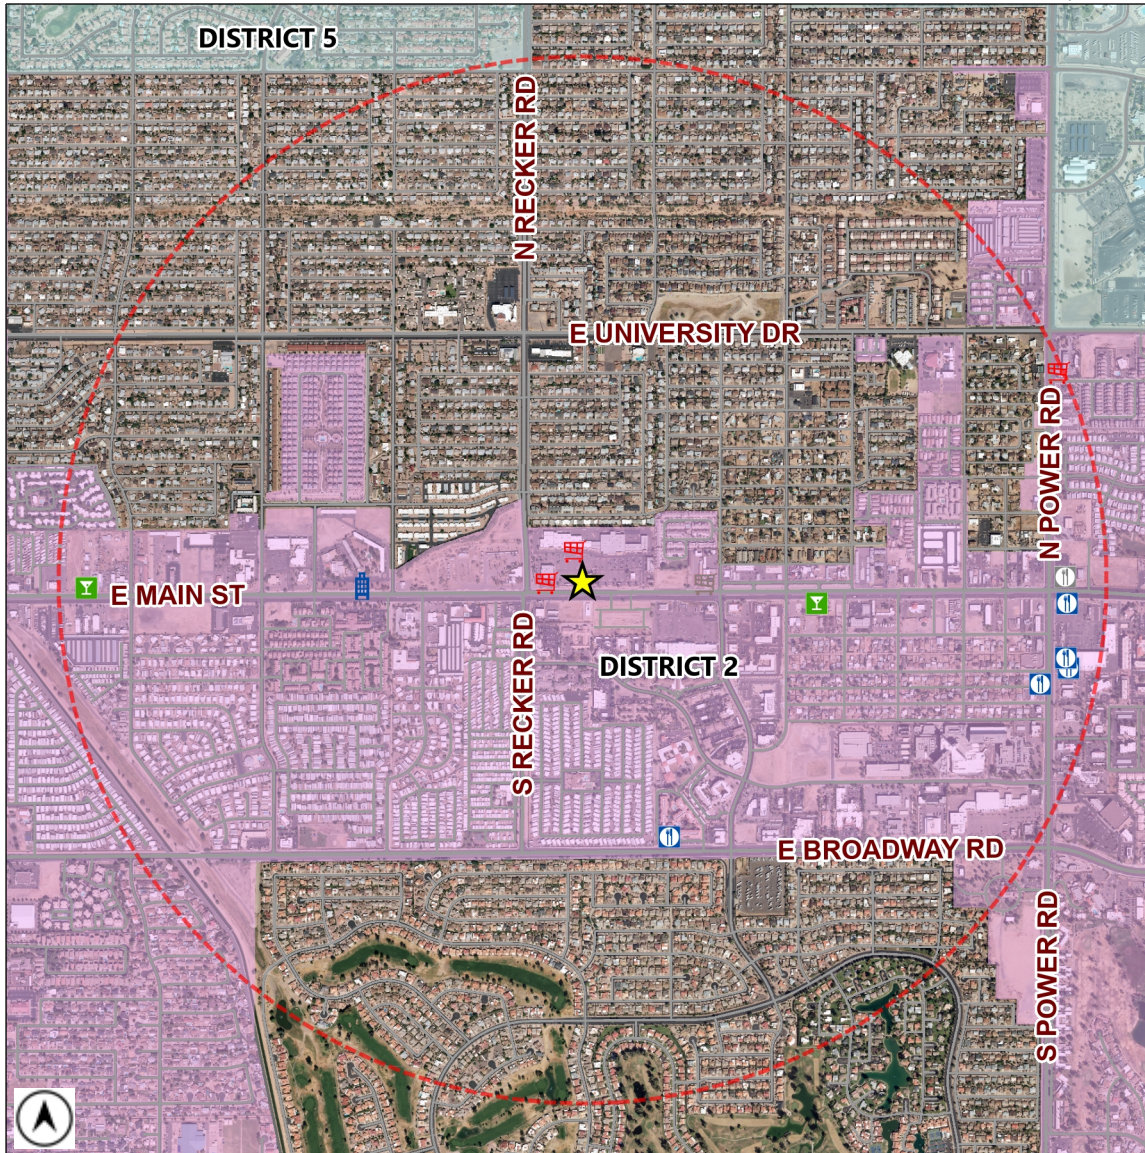

# Liquor License Map

City of Mesa Tax & Licensing

Requesting Approval: **★ CARNICERIA LOS AMIGOS III**  
**6102 E MAIN ST**  
 License Type: **BEER / WINE STORE (PEND)**  
 License Number: **LICA24-15100**

Estimated Population (1 Mile): **13844**  
 Source: MAG ACS 2013-2017 5 year data

	BAR	2		CLUB	0		HOTEL-MOTEL	1		MICRO-BREWERY	0
	BAR (PEND)	0		CLUB (PEND)	0		HOTEL-MOTEL (PEND)	0		MICRO-BREWERY (PEND)	0
	BEER / WINE BAR	0		CONVEYANCE	0		IN-STATE PRODUCER	0		RESTAURANT	5
	BEER / WINE BAR (PEND)	0		CONVEYANCE (PEND)	0		IN-STATE PRODUCER (PEND)	0		RESTAURANT (PEND)	1
	BEER / WINE STORE	4		DOMESTIC FARM WINERY	0		LIQUOR STORE	0		WHOLESALE	0
	BEER / WINE STORE (PEND)	1		DOMESTIC FARM WINERY (PEND)	0		LIQUOR STORE (PEND)	0		WHOLESALE (PEND)	0
	BEER / WINE STORE / SAMPLING	0		GOVERNMENT	0		LIQUOR STORE / SAMPLING	0		1 MILE BUFFER	
	BEER / WINE STORE / SAMPLING (PEND)	0		GOVERNMENT (PEND)	0		LIQUOR STORE / SAMPLING (PEND)	0			

Total Count: 14 liquor licenses