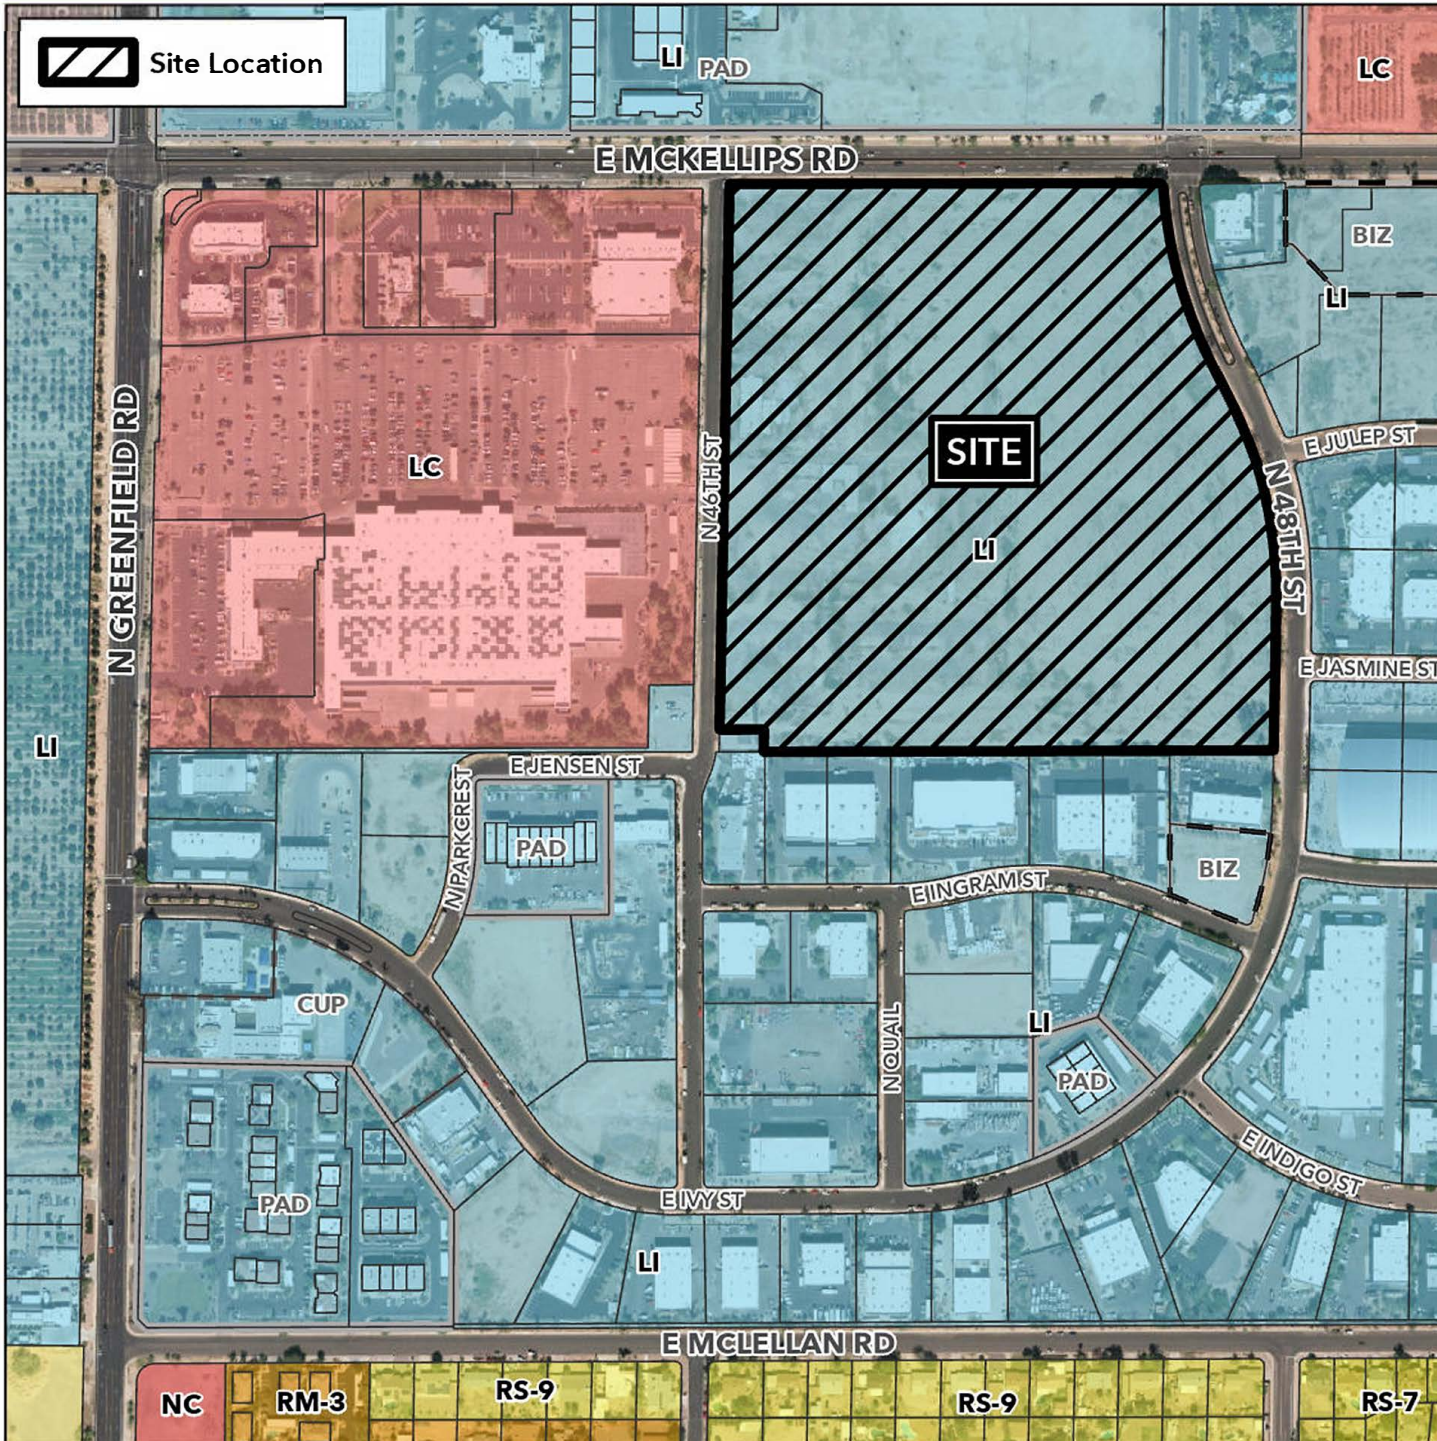

Final Plat Vicinity Map

Case Details

 Site Location

Project:

The Landing at Falcon Field
SUB24-00976

Site / Address:

District 1. 33.4± acres located approximately 1,300 feet east of the southeast corner of East McKellips Road and North Greenfield Road.

Description:

Evergreen-Greenfield and McKellips Land, LLC, Developer;
Optimus Civil Design Group, Surveyor.