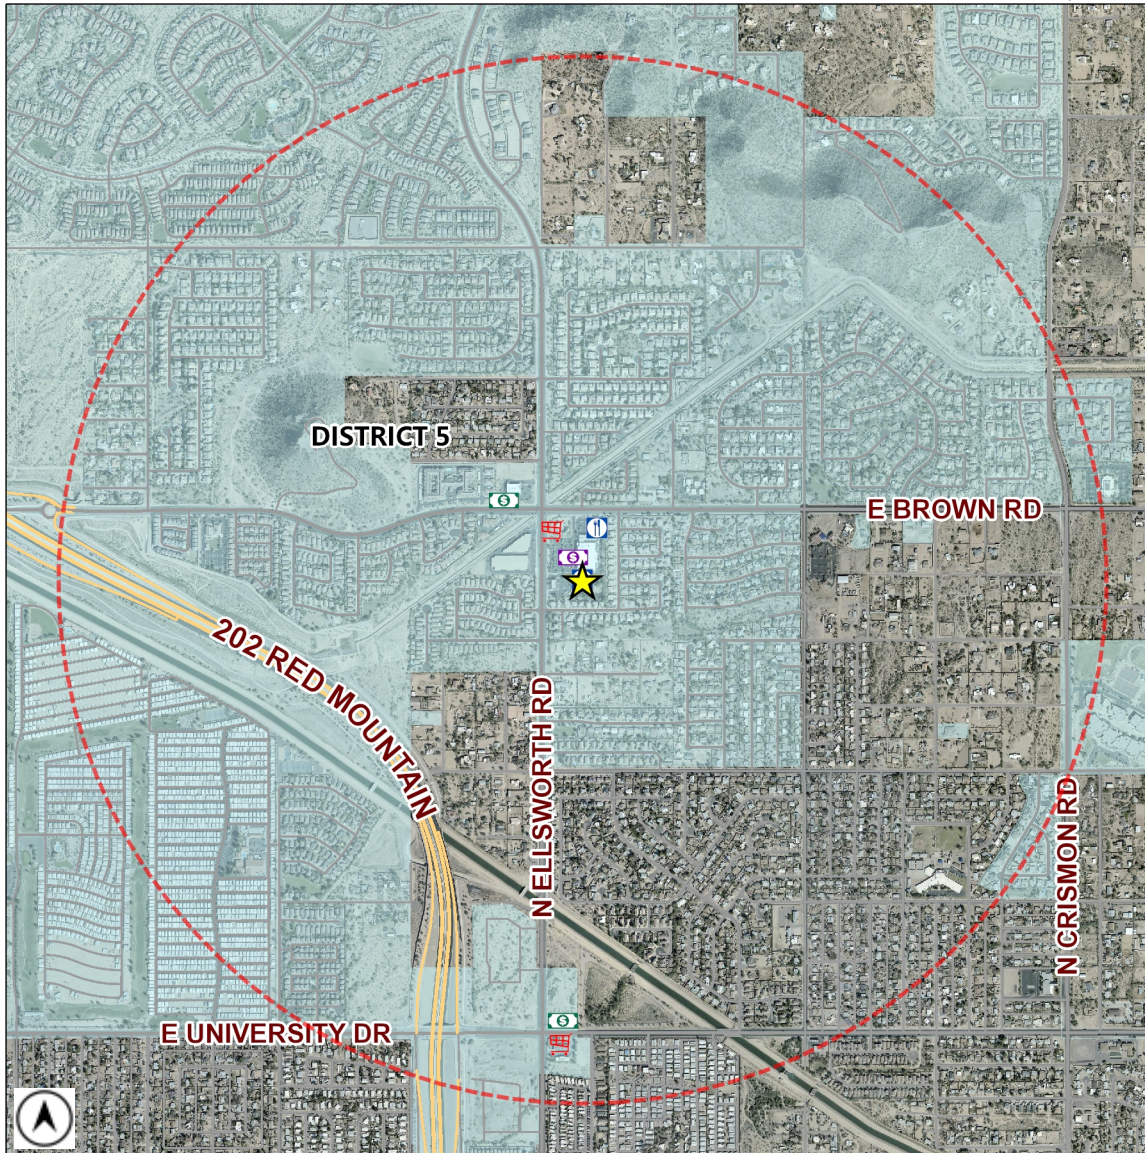

Liquor License Map

City of Mesa Tax & Licensing

Requesting Approval: ★ **ROSATI'S PIZZA**
 1035 N ELLSWORTH RD 104
 License Type: **RESTAURANT (PEND)**
 License Number: **LICA21-03428**

Estimated Population (1 Mile): **7853**
 Source: MAG ACS 2013-2017 5 year data

	BAR	0		CLUB	0		HOTEL-MOTEL	0		MICRO-BREWERY	0
	BAR (PEND)	0		CLUB (PEND)	0		HOTEL-MOTEL (PEND)	0		MICRO-BREWERY (PEND)	0
	BEER / WINE BAR	0		CONVEYANCE	0		IN-STATE PRODUCER	0		RESTAURANT	2
	BEER / WINE BAR (PEND)	0		CONVEYANCE (PEND)	0		IN-STATE PRODUCER (PEND)	0		RESTAURANT (PEND)	0
	BEER / WINE STORE	2		DOMESTIC FARM WINERY	0		LIQUOR STORE	2		WHOLESALE	0
	BEER / WINE STORE (PEND)	0		DOMESTIC FARM WINERY (PEND)	0		LIQUOR STORE (PEND)	0		WHOLESALE (PEND)	0
	BEER / WINE STORE / SAMPLING	0		GOVERNMENT	0		LIQUOR STORE / SAMPLING	1		1 MILE BUFFER	
	BEER / WINE STORE / SAMPLING (PEND)	0		GOVERNMENT (PEND)	0		LIQUOR STORE / SAMPLING (PEND)	0			

Total Count: 7 liquor licenses