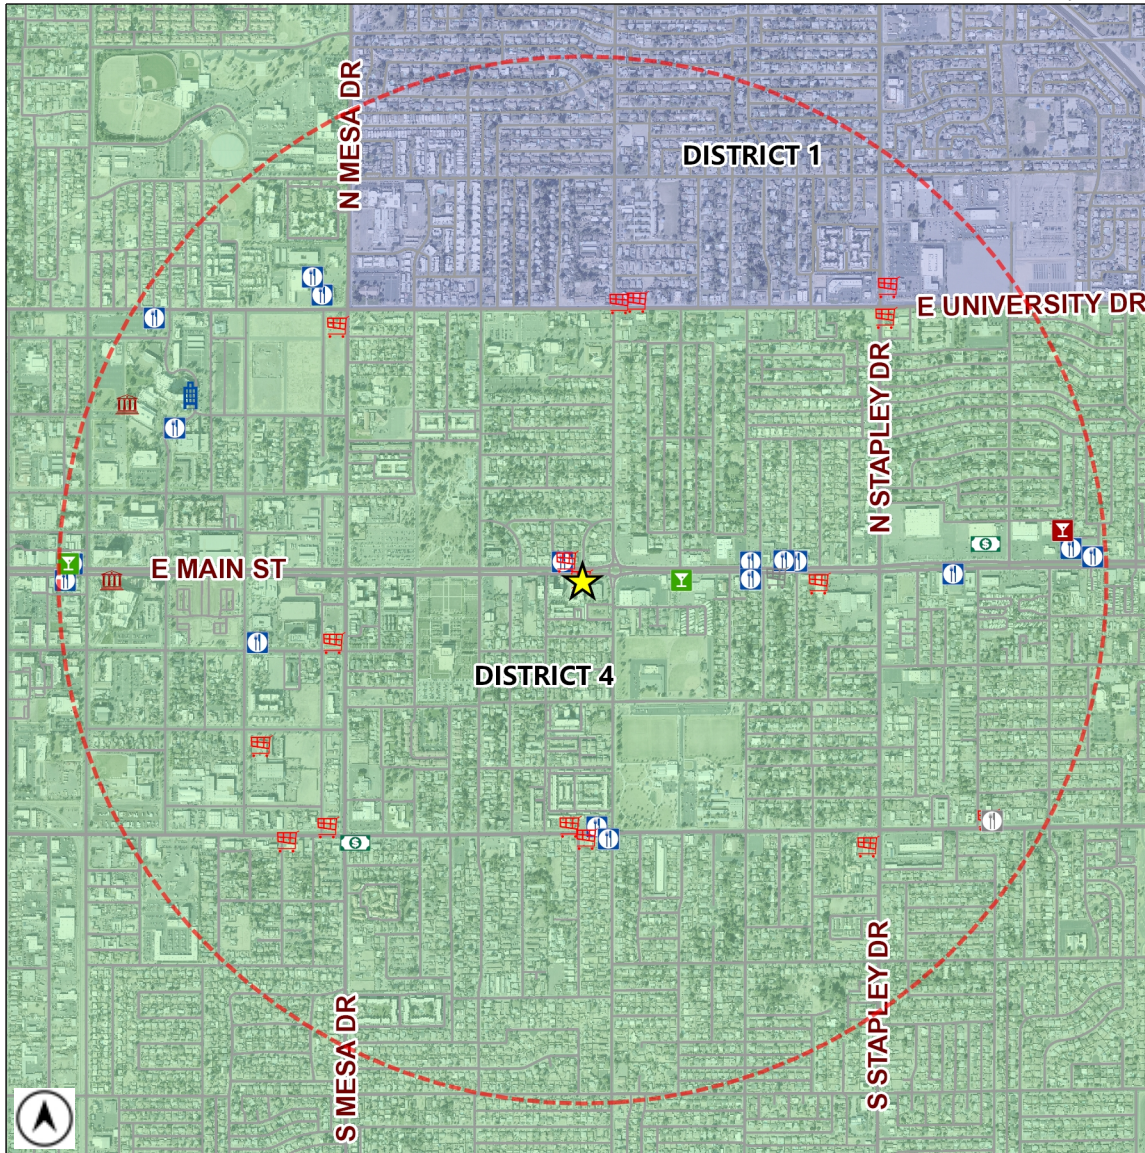

Liquor License Map

City of Mesa Tax & Licensing

Requesting Approval: **★ EAST MESA MARKET**
723 E MAIN ST
 License Type: **BEER / WINE STORE (PEND)**
 License Number: **LICA23-10238**

Estimated Population (1 Mile): **23408**
 Source: MAG ACS 2013-2017 5 year data

	BAR	2		CLUB	0		HOTEL-MOTEL	1		MICRO-BREWERY	0
	BAR (PEND)	0		CLUB (PEND)	0		HOTEL-MOTEL (PEND)	0		MICRO-BREWERY (PEND)	0
	BEER / WINE BAR	1		CONVEYANCE	0		IN-STATE PRODUCER	0		RESTAURANT	18
	BEER / WINE BAR (PEND)	0		CONVEYANCE (PEND)	0		IN-STATE PRODUCER (PEND)	0		RESTAURANT (PEND)	1
	BEER / WINE STORE	16		DOMESTIC FARM WINERY	0		LIQUOR STORE	2		WHOLESALE	0
	BEER / WINE STORE (PEND)	1		DOMESTIC FARM WINERY (PEND)	0		LIQUOR STORE (PEND)	0		WHOLESALE (PEND)	0
	BEER / WINE STORE / SAMPLING	0		GOVERNMENT	2		LIQUOR STORE / SAMPLING	0		1 MILE BUFFER	
	BEER / WINE STORE / SAMPLING (PEND)	0		GOVERNMENT (PEND)	0		LIQUOR STORE / SAMPLING (PEND)	0			

Total Count: 44 liquor licenses