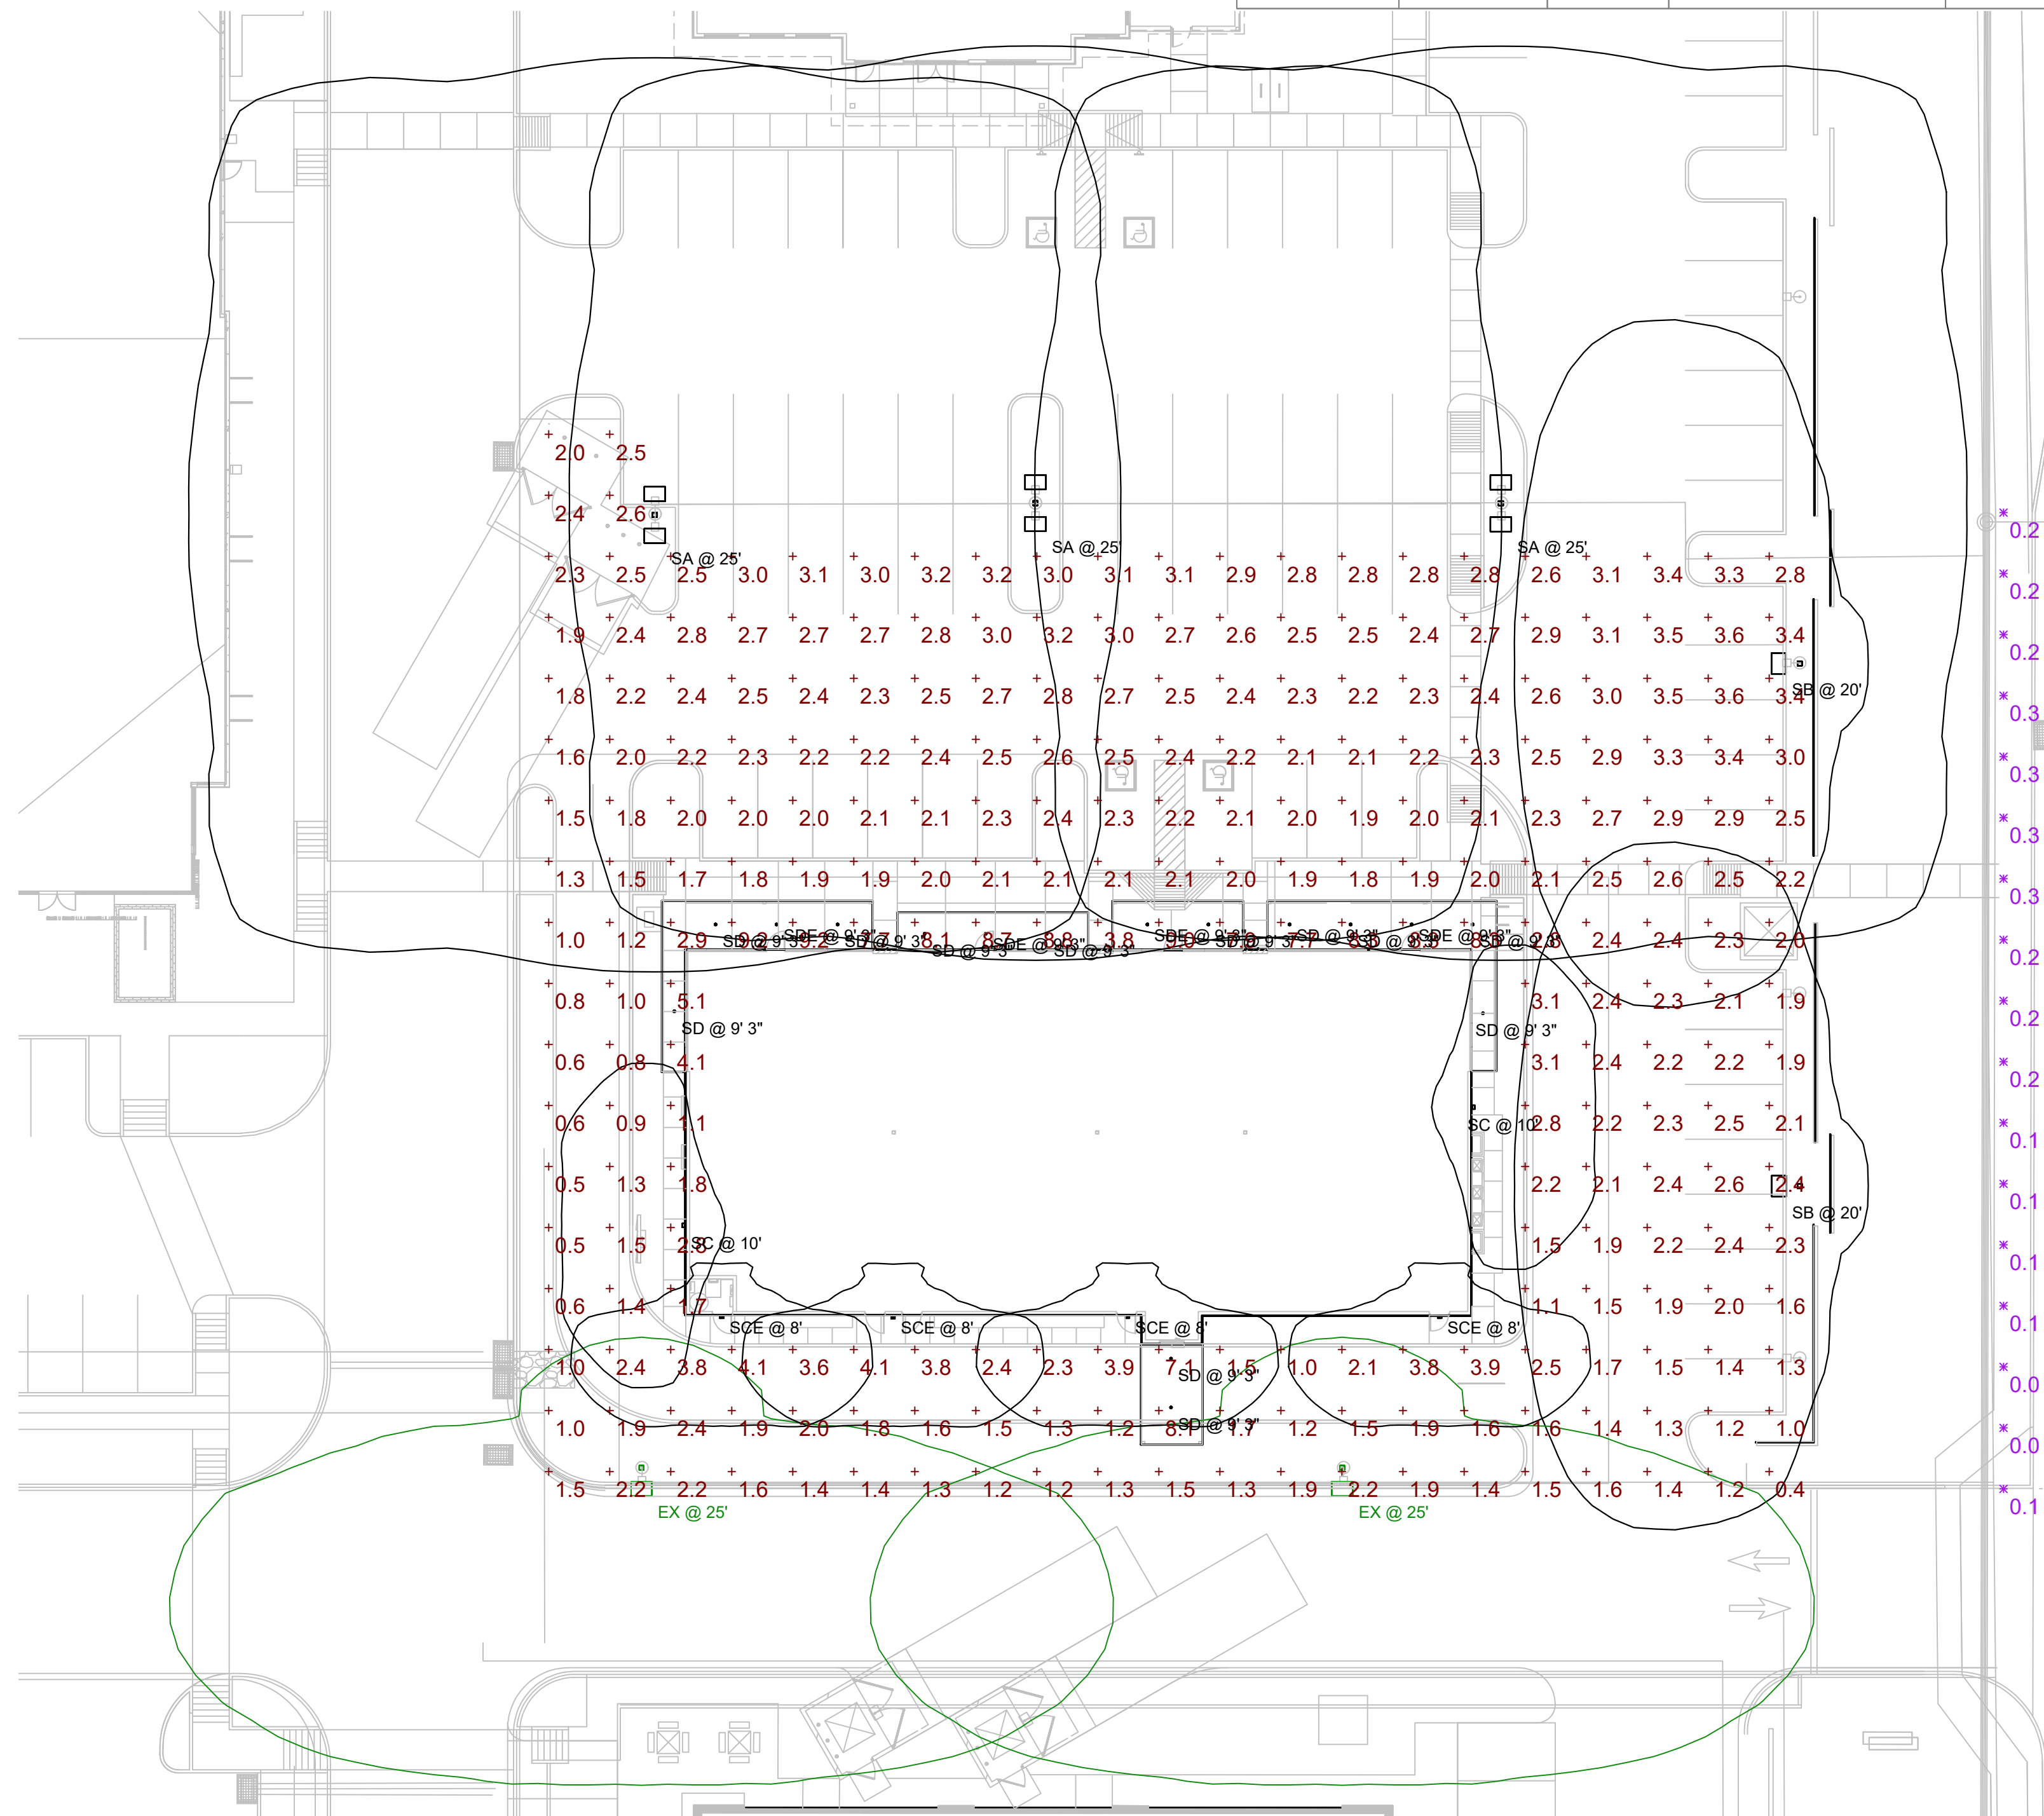

Symbol	Label	Quantity	Manufacturer	Catalog Number	Description	Lamp	Filename	Lumens Per Lamp	Light Loss Factor	Wattage
□	EX	2	EXISTING / ESTIMATE	AREA LUMINAIRE SHOWN MOUNTED @ 25'-0"	AREA LUMINAIRE	LED	DSX0_LED_P6_30K_80_CRI_T2M.ies	14755	0.91	137
□	SA	3	LITHONIA LIGHTING	DSX0 LED P6 30K 80CRI T5W MVOLT SPA (FINISH) / SSS 22.5' W/2.5' BASE	TWIN-HEAD AREA LUMINAIRE WITH P6 PERFORMANCE PACKAGE - TYPE 5W	LED - 3000K	DSX0_LED_P6_30K_80_CRI_T5W.ies	15838	0.91	274
□	SB	2	LITHONIA LIGHTING	DSX0 LED P5 30K 80CRI T3M MVOLT SPA HS (FINISH) / SSS 22.5' W/2.5' BASE	AREA LUMINAIRE WITH P5 PERFORMANCE PACKAGE - TYPE 3M WITH HOUSESIDE SHIELD	LED - 3000K	DSX0_LED_P5_30K_80_CRI_T3M_HS.ies	9129	0.91	90.12
□	SC	2	LITHONIA LIGHTING	WDGE2 LED P2 30K 80CRI T3M MVOLT SRM (FINISH)	WALL MOUNT WITH P2 PERFORMANCE PACKAGE - TYPE T3M	LED - 3000K	WDGE2_LED_P2_30K_80CRI_T3M.ies	1964	0.91	18.9815
□	SCE	4	LITHONIA LIGHTING	WDGE2 LED P2 30K 80CRI T3M MVOLT SRM E20WC (FINISH)	WALL MOUNT WITH P2 PERFORMANCE PACKAGE AND EM BATTERY PACK - TYPE T3M	LED - 3000K	WDGE2_LED_P2_30K_80CRI_T3M.ies	1964	0.91	18.9815
○	SD	12	GOTHAM LIGHTING	EVO4SC 30/10 AR WD LSS MVOLT GZ10 (MOUNTING) WL (FINISH)	EVO 4IN ROUND CYLINDER, WET LOCATION SURFACE CEILING MOUNT, 80 CRI, 3000K, 1000LM, WIDE DIST, CLEAR SEMI-SPEC	LED - 3000K	EVO4SC_30_10_AR_WD_LSS.ies	824	0.91	8.8
○	SDE	4	GOTHAM LIGHTING	EVO4SC 30/10 AR WD LSS MVOLT GZ10 (MOUNTING) E10WCP WL (FINISH)	EVO 4IN ROUND CYLINDER, WET LOCATION SURFACE CEILING MOUNT, 80 CRI, 3000K, 1000LM, WIDE DIST, CLEAR SEMI-SPEC W/EM BATTERY PACK	LED - 3000K	EVO4SC_30_10_AR_WD_LSS.ies	824	0.91	8.8

Statistics						
Description	Symbol	Avg	Max	Min	Max/Min	Avg/Min
SITE - FC @ GRADE	+	2.5 fc	9.2 fc	0.4 fc	23.0:1	6.3:1
PROPERTY LINE - FC @ 3' AFG	X	0.2 fc	0.3 fc	0.0 fc	N/A	N/A

RETAIL AT SIGNAL BUTTE

NWC OF ELLIOT AND SIGNAL BUTTE
MESA, ARIZONA

DATE	REVISION
1	
2	
3	
4	
5	

PHOTOMETRIC

A102

PHNX DESIGN #: 24-486