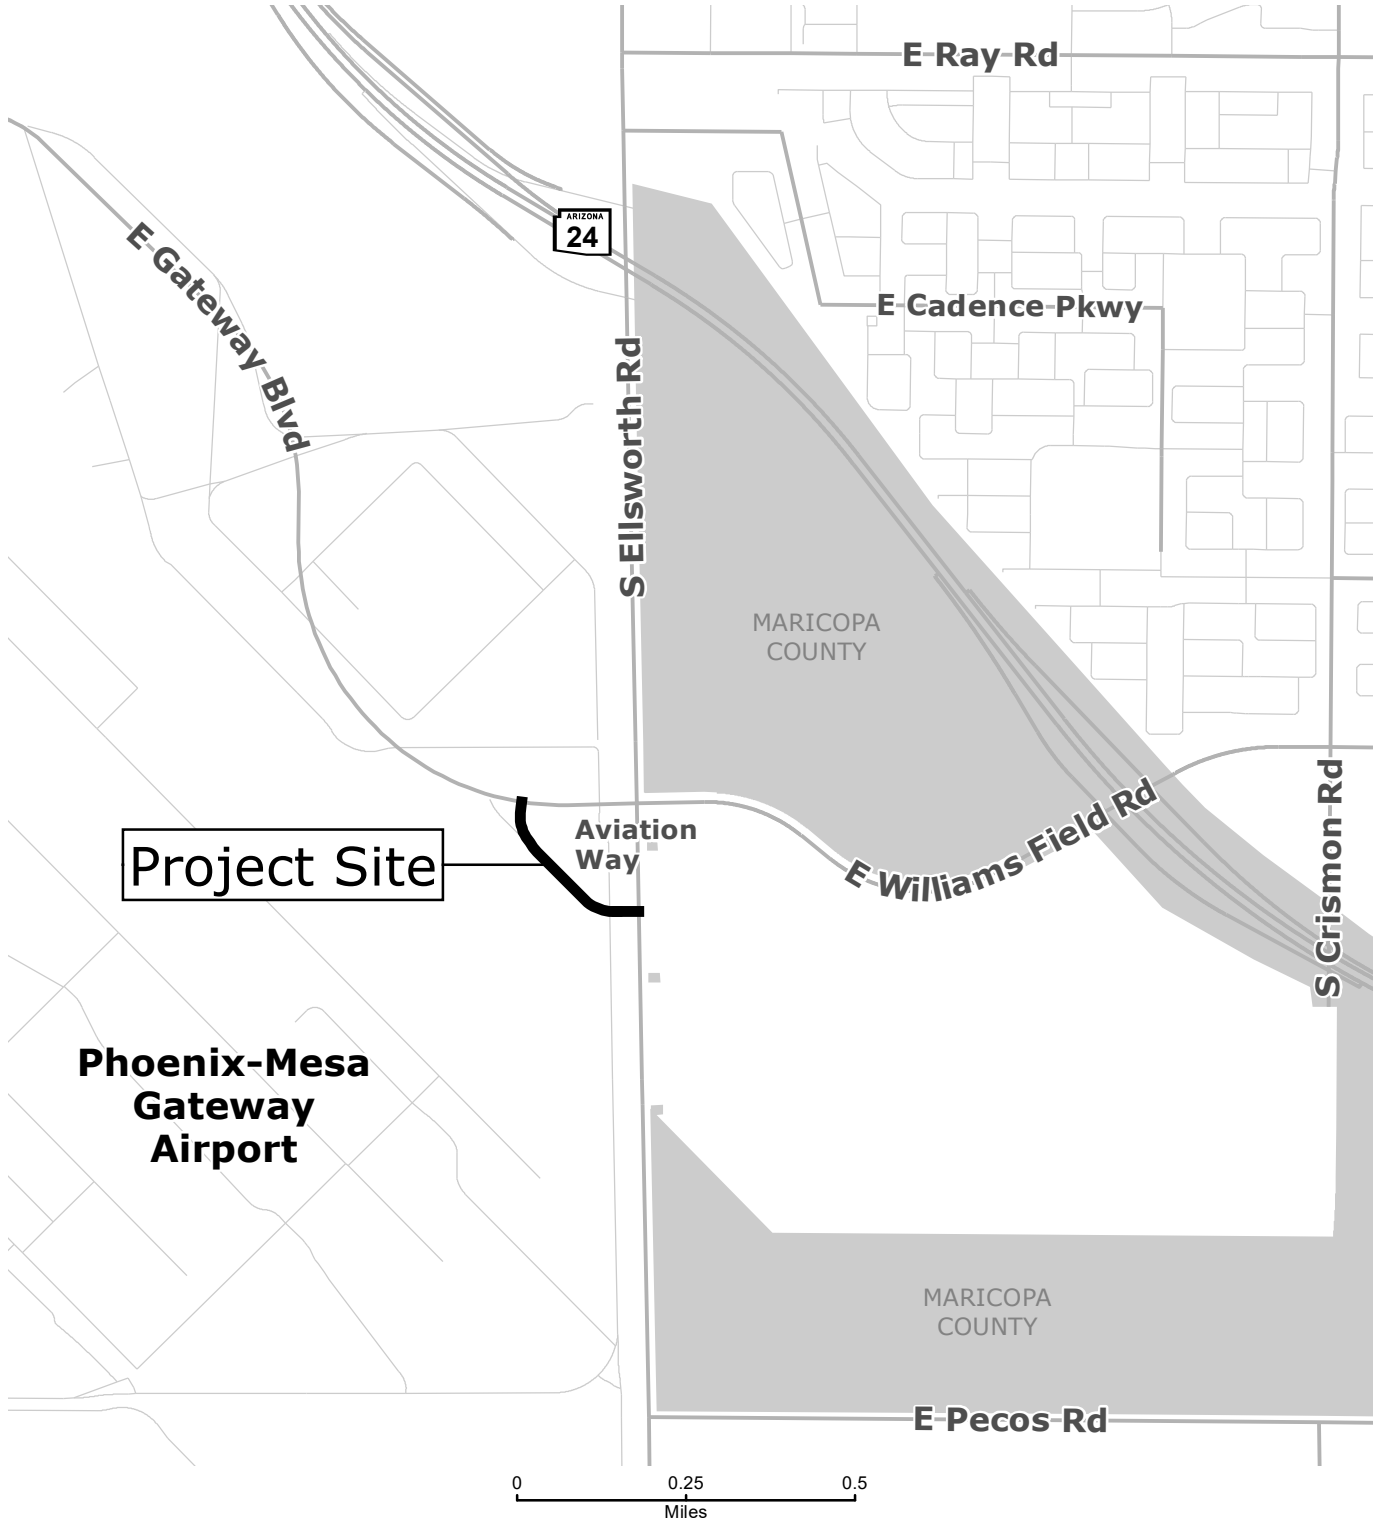

Exhibit A

Project Site

**Phoenix-Mesa
Gateway
Airport**

0 0.25 0.5
Miles

Aviation Way IGA Improvements

Map created by Engineering GIS DATE SAVED: 6/30/2022 Path: I:\GIS_Mapping\Project_Files\Council_Maps\CP1015AviationWay\GAV2.mxd